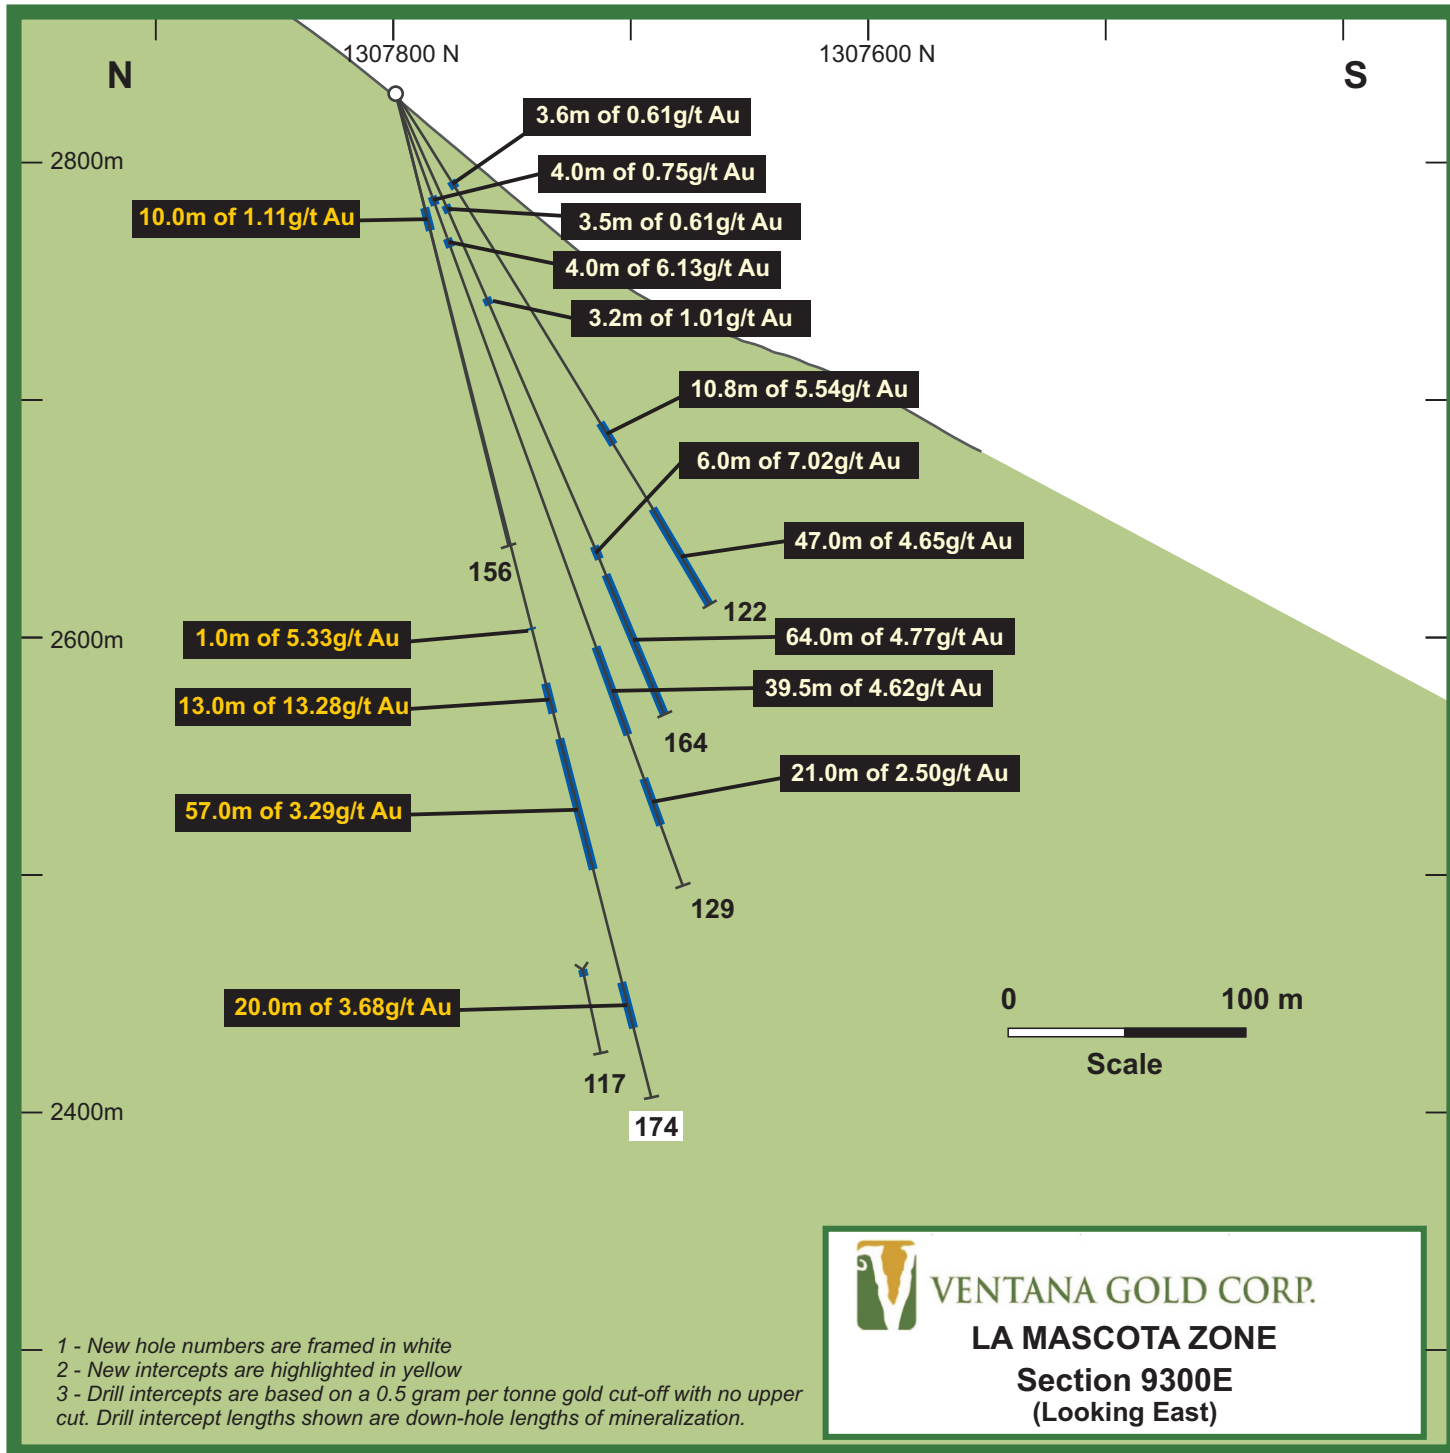

**VENTANA GOLD CORP.**  
**LA MASCOTA ZONE**  
**Section 9250E**  
**(Looking East)**

 **VENTANA GOLD CORP.**  
**LA MASCOTA ZONE**  
**Section 9450E**  
**(Looking East)**

**VENTANA GOLD CORP.**  
**LA MASCOTA ZONE**  
**Section 9800E**  
**(Looking East)**