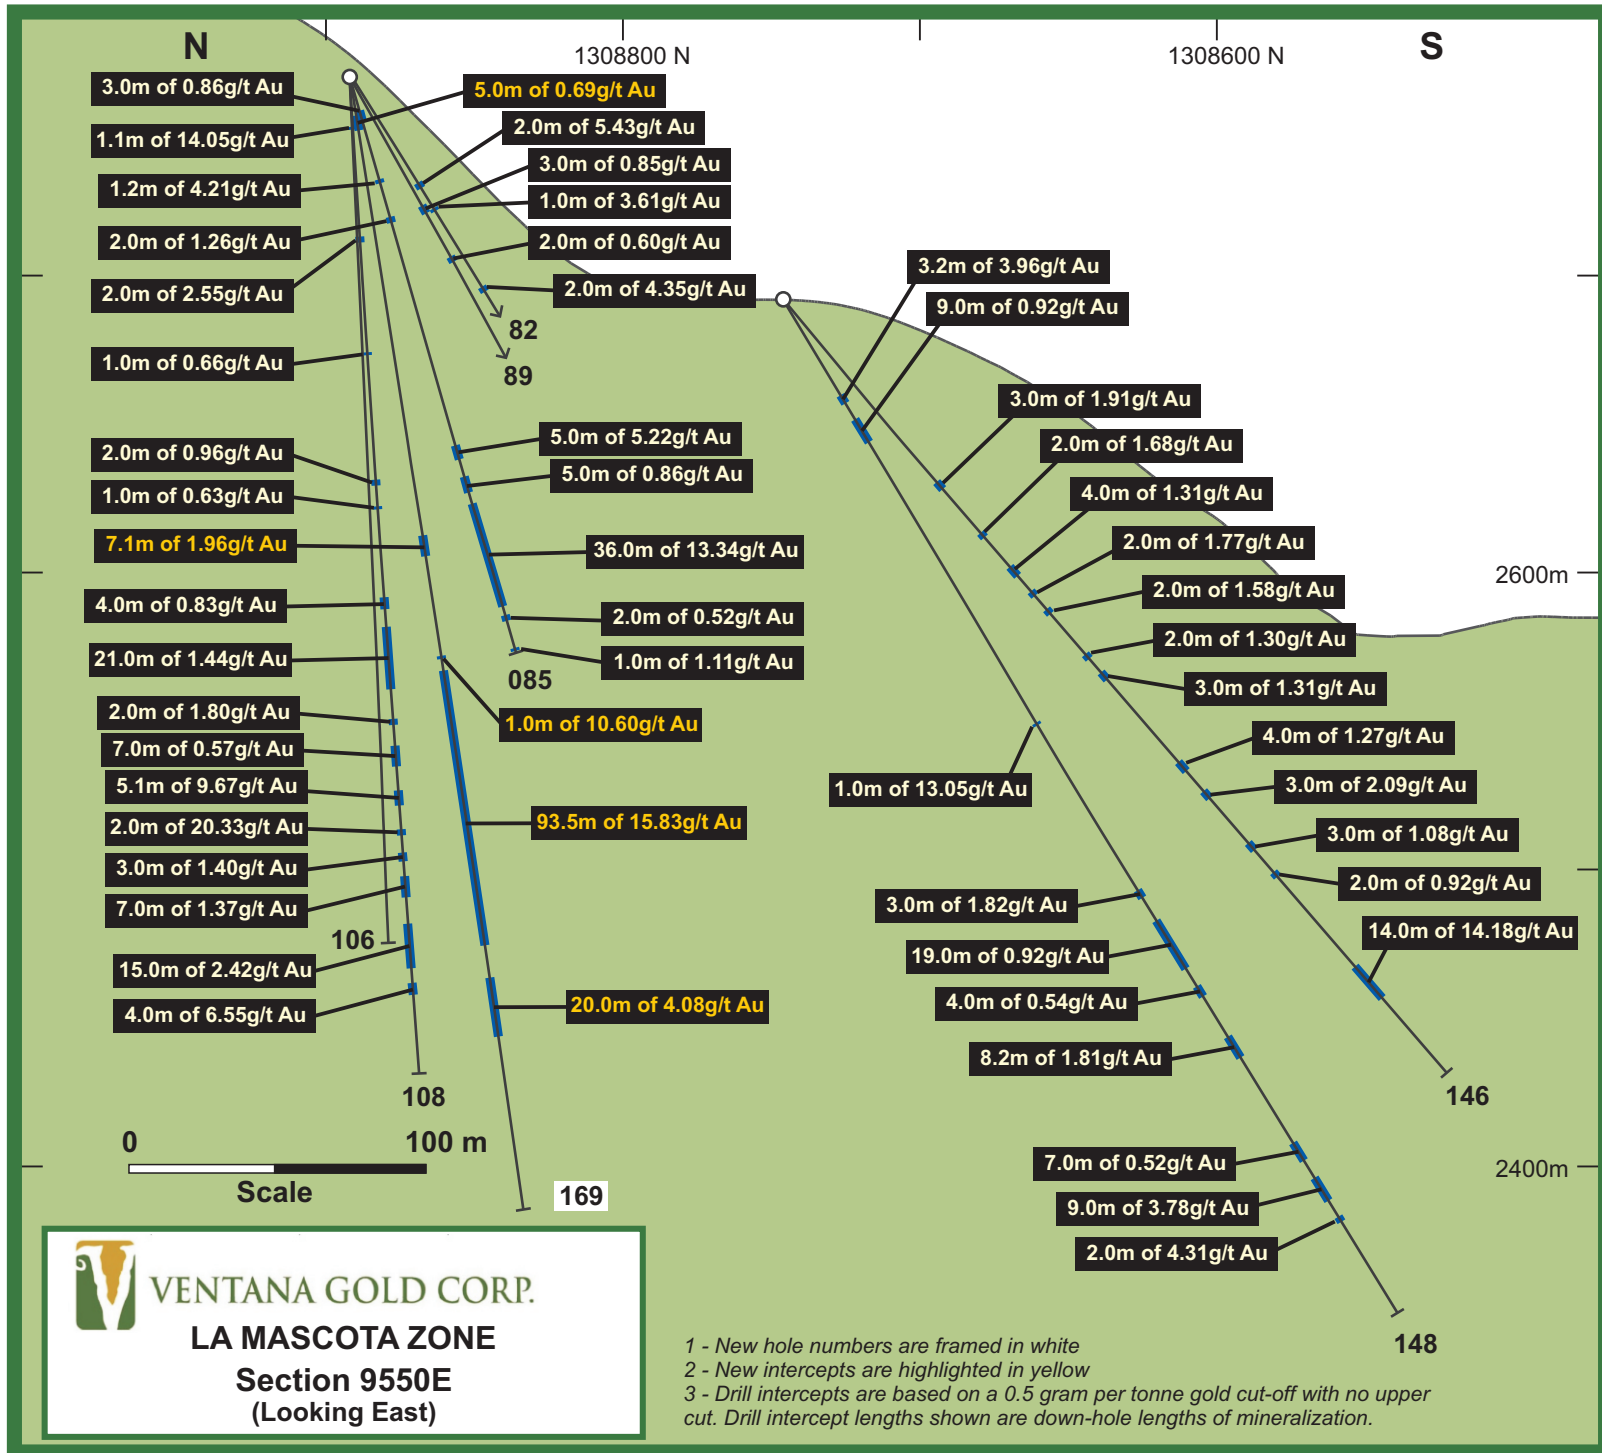

**VENTANA GOLD CORP.**  
**LA MASCOTA ZONE**  
**Section 9250E**  
**(Looking East)**

 **VENTANA GOLD CORP.**  
**LA MASCOTA ZONE**  
**Section 9450E**  
**(Looking East)**

**VENTANA GOLD CORP.**  
**LA MASCOTA ZONE**  
**Section 9800E**  
**(Looking East)**