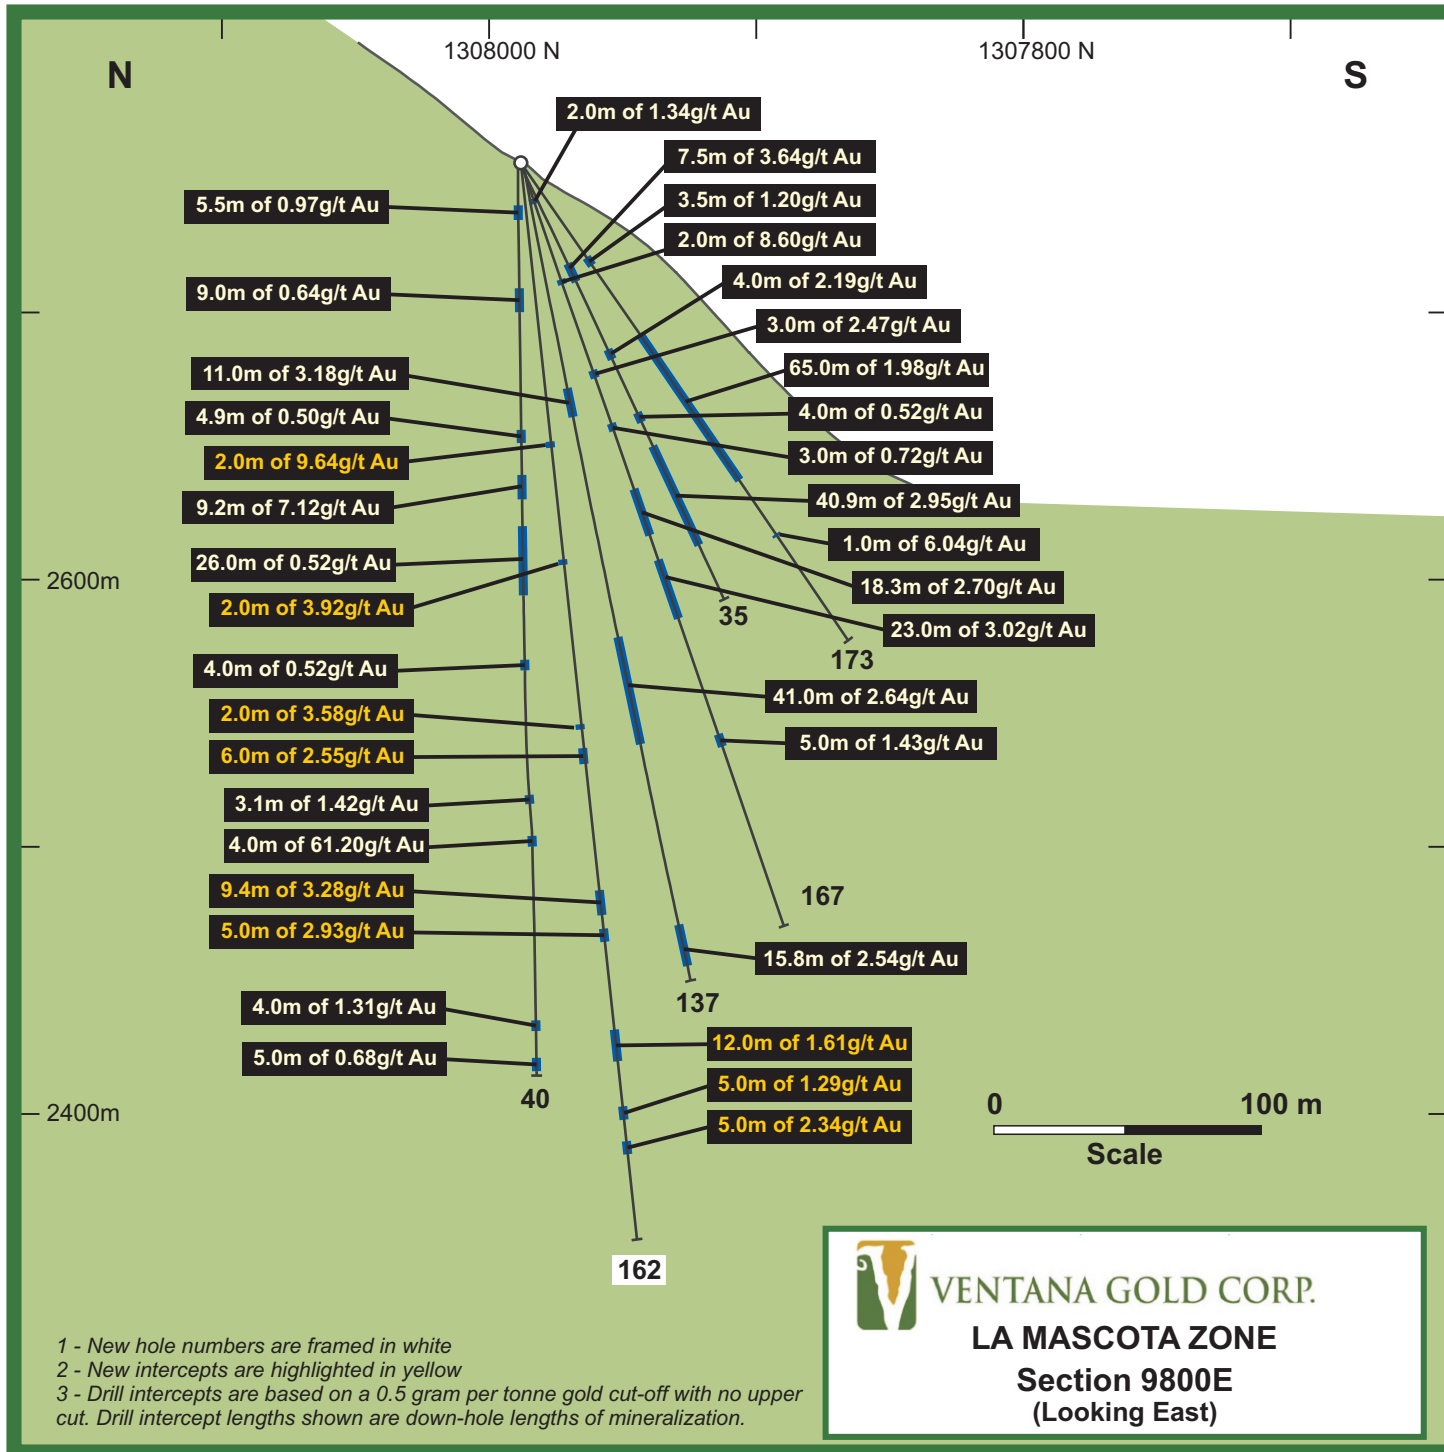

**VENTANA GOLD CORP.**  
**LA MASCOTA ZONE**  
**Section 9250E**  
**(Looking East)**

 **VENTANA GOLD CORP.**  
**LA MASCOTA ZONE**  
**Section 9450E**  
**(Looking East)**

**VENTANA GOLD CORP.**  
**LA MASCOTA ZONE**  
**Section 9800E**  
**(Looking East)**