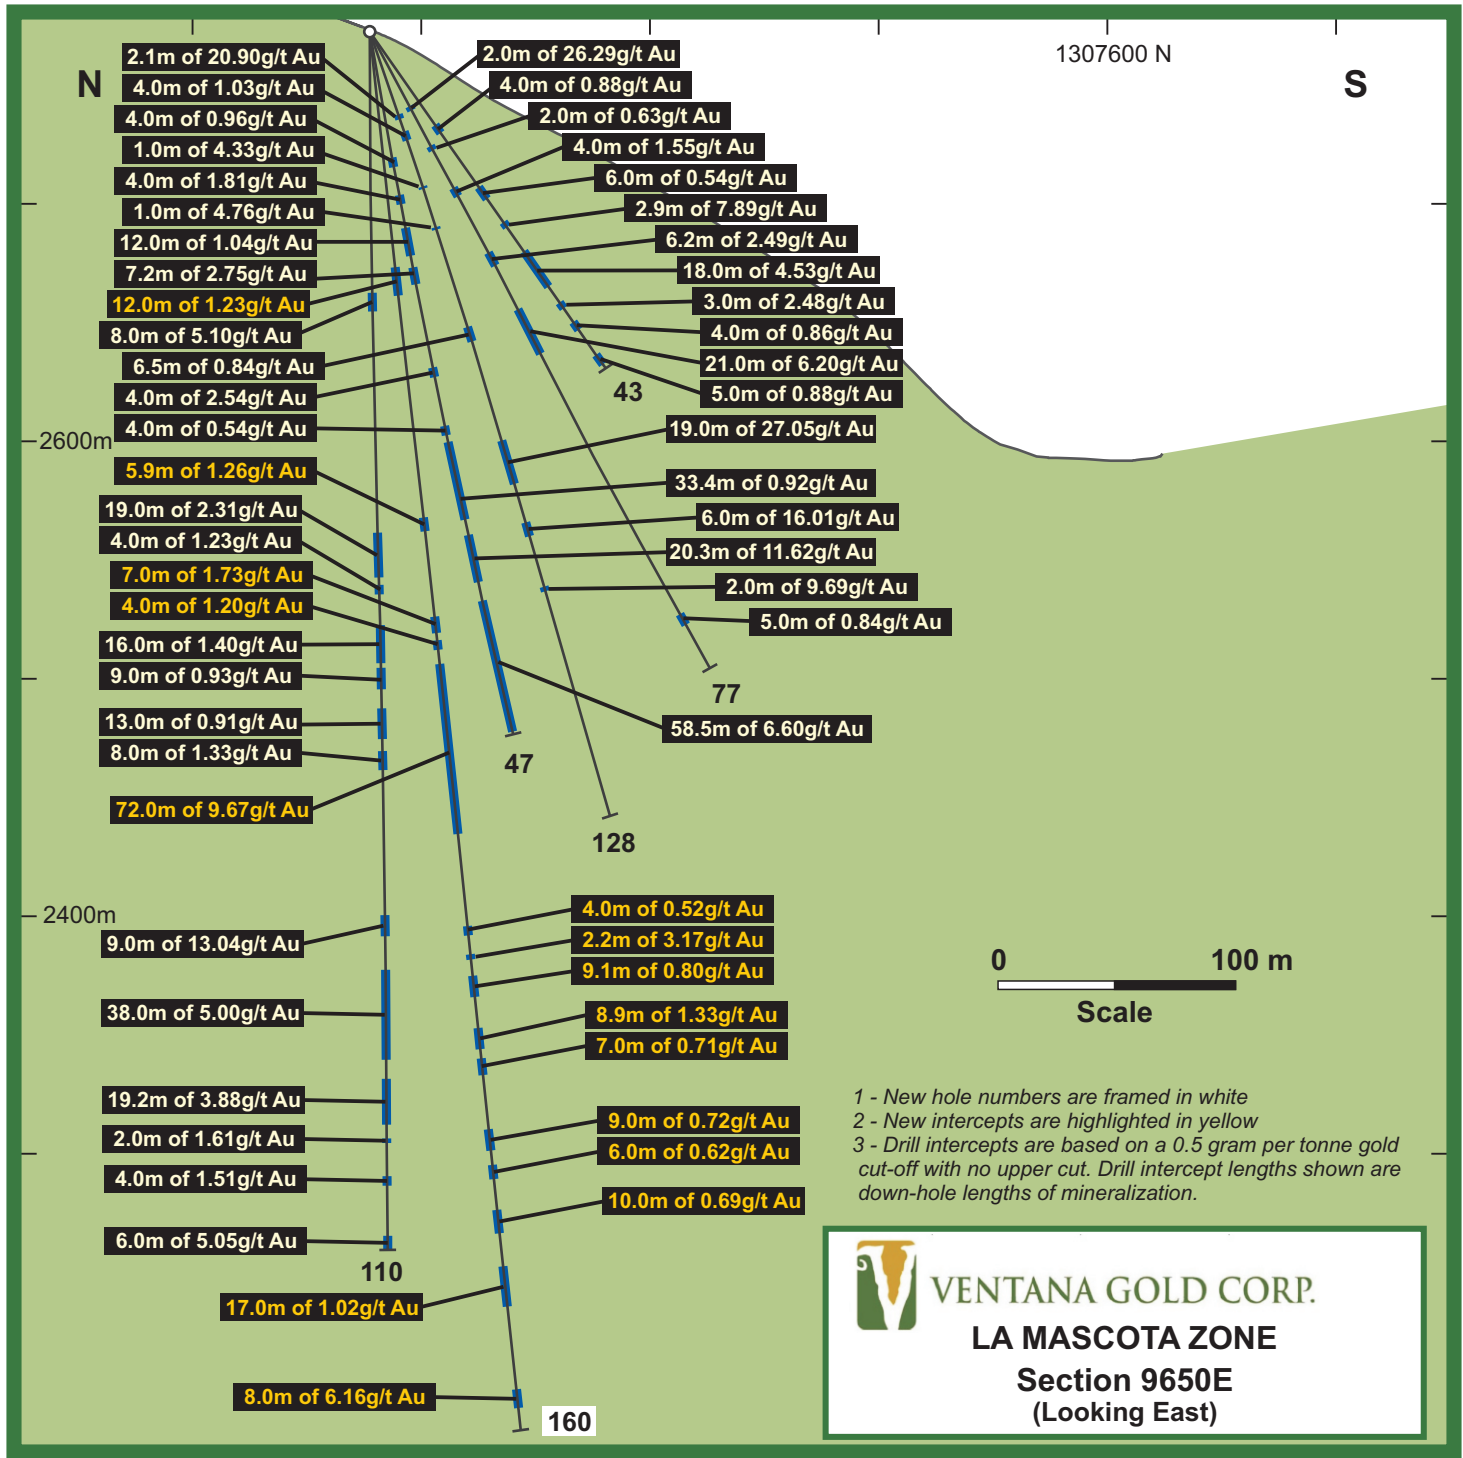

**VENTANA GOLD CORP.**  
**LA MASCOTA ZONE**  
**Section 9250E**  
**(Looking East)**

 **VENTANA GOLD CORP.**  
**LA MASCOTA ZONE**  
**Section 9450E**  
**(Looking East)**

**VENTANA GOLD CORP.**  
**LA MASCOTA ZONE**  
**Section 9800E**  
**(Looking East)**