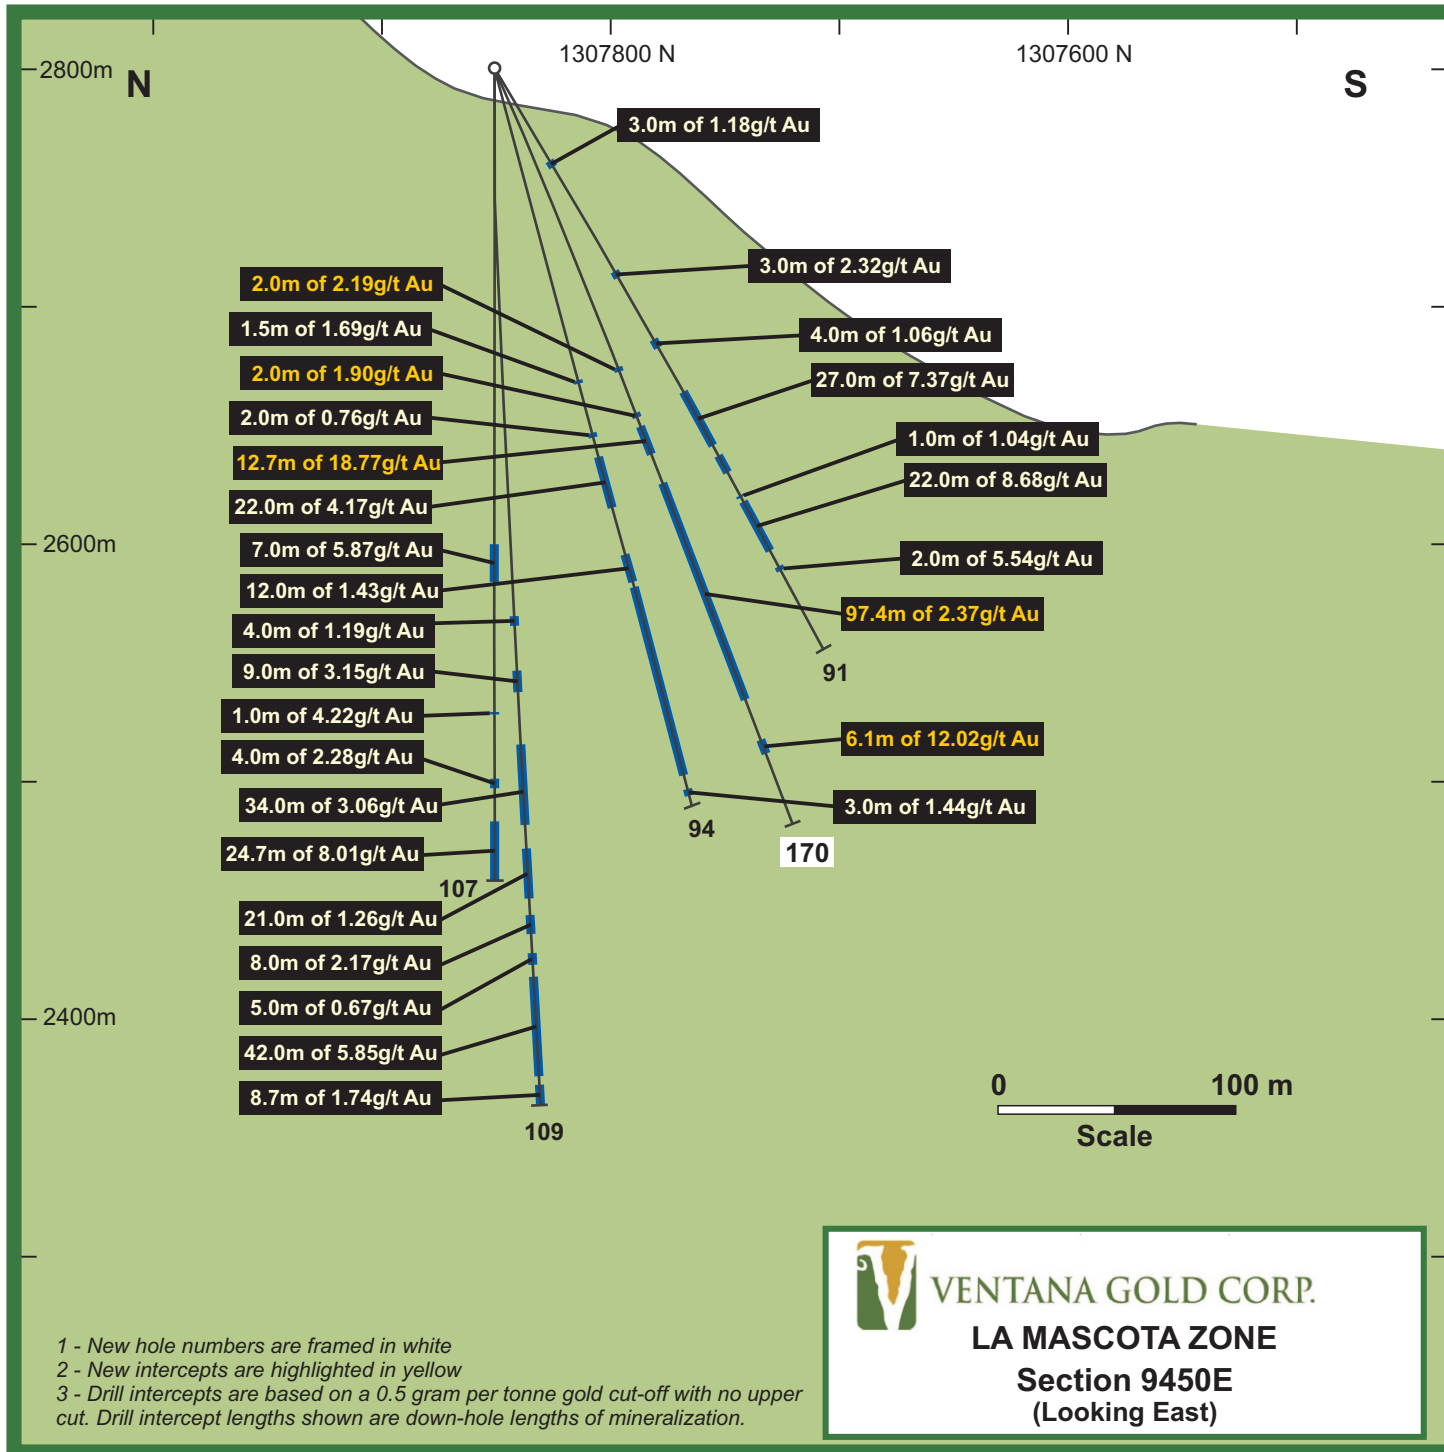

**VENTANA GOLD CORP.**  
**LA MASCOTA ZONE**  
**Section 9250E**  
**(Looking East)**

 **VENTANA GOLD CORP.**  
**LA MASCOTA ZONE**  
**Section 9450E**  
**(Looking East)**

**VENTANA GOLD CORP.**  
**LA MASCOTA ZONE**  
**Section 9800E**  
**(Looking East)**