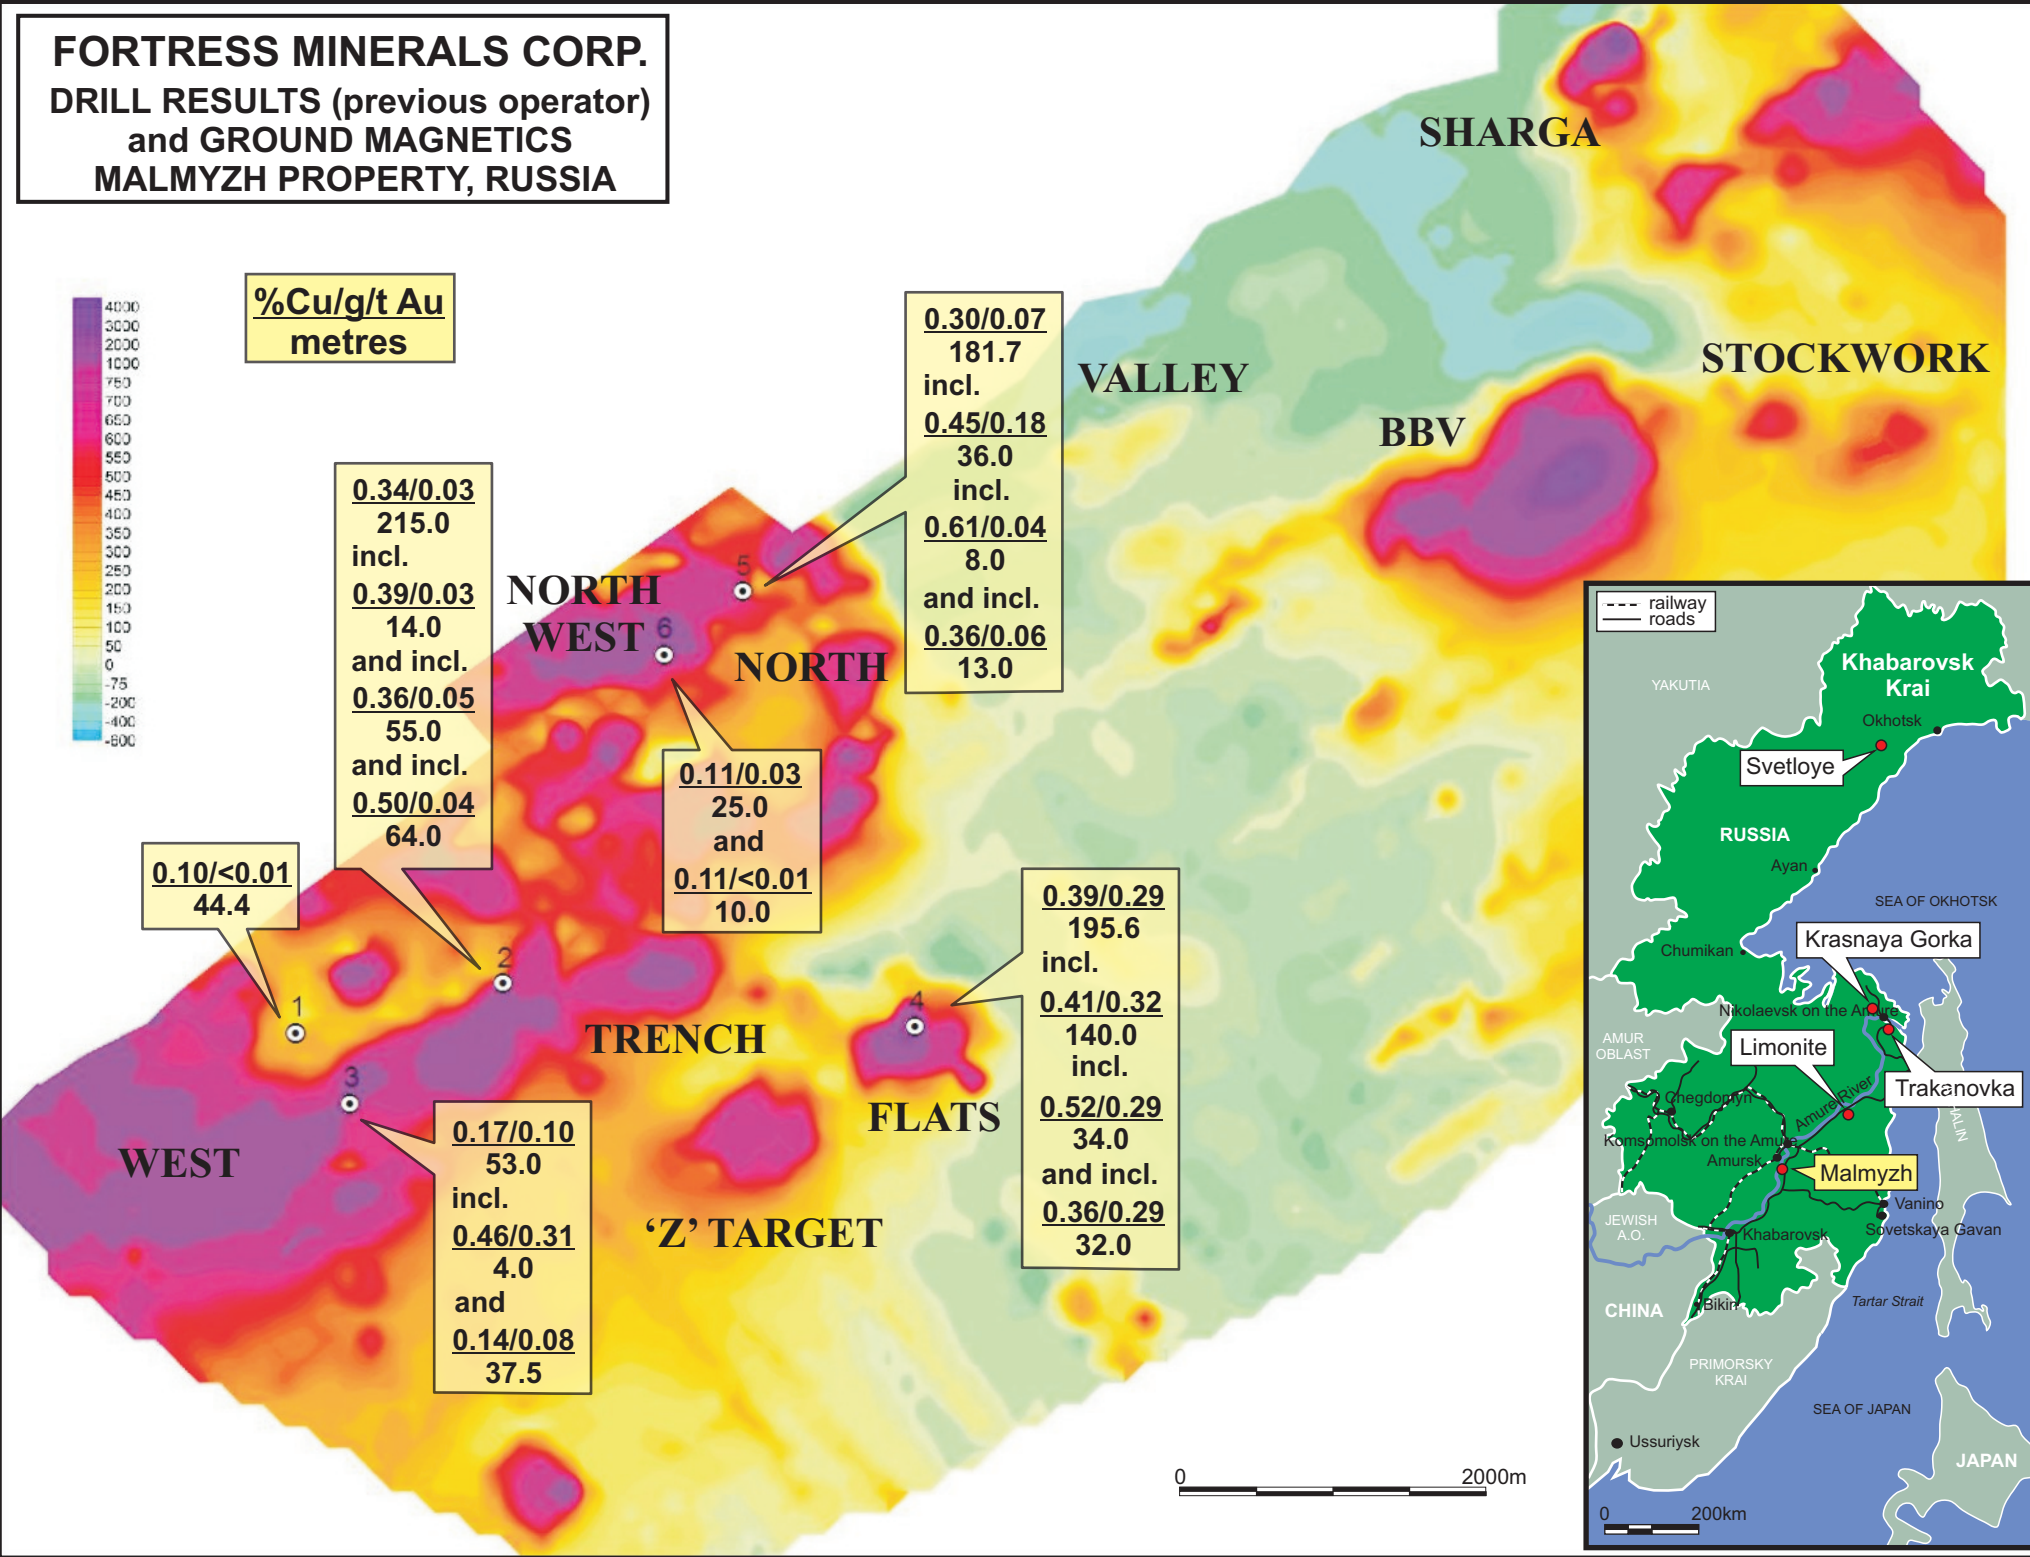

**FORTRESS MINERALS CORP.  
PROPERTY LOCATION FIGURE  
MALMYZH, LIMONITE AND SVETLOYE  
Khabarovsk Krai, Russia**

**FORTRESS MINERALS CORP.**  
**DRILL RESULTS (previous operator)**  
**and GROUND MAGNETICS**  
**MALMYZH PROPERTY, RUSSIA**

**%Cu/g/t Au**  
metres

0.34/0.03  
215.0  
incl.  
0.39/0.03  
14.0  
and incl.  
0.36/0.05  
55.0  
and incl.  
0.50/0.04  
64.0

0.30/0.07  
181.7  
incl.  
0.45/0.18  
36.0  
incl.  
0.61/0.04  
8.0  
and incl.  
0.36/0.06  
13.0

0.11/0.03  
25.0  
and  
0.11/<0.01  
10.0

0.10/<0.01  
44.4

0.39/0.29  
195.6  
incl.  
0.41/0.32  
140.0  
incl.  
0.52/0.29  
34.0  
and incl.  
0.36/0.29  
32.0

0.17/0.10  
53.0  
incl.  
0.46/0.31  
4.0  
and  
0.14/0.08  
37.5