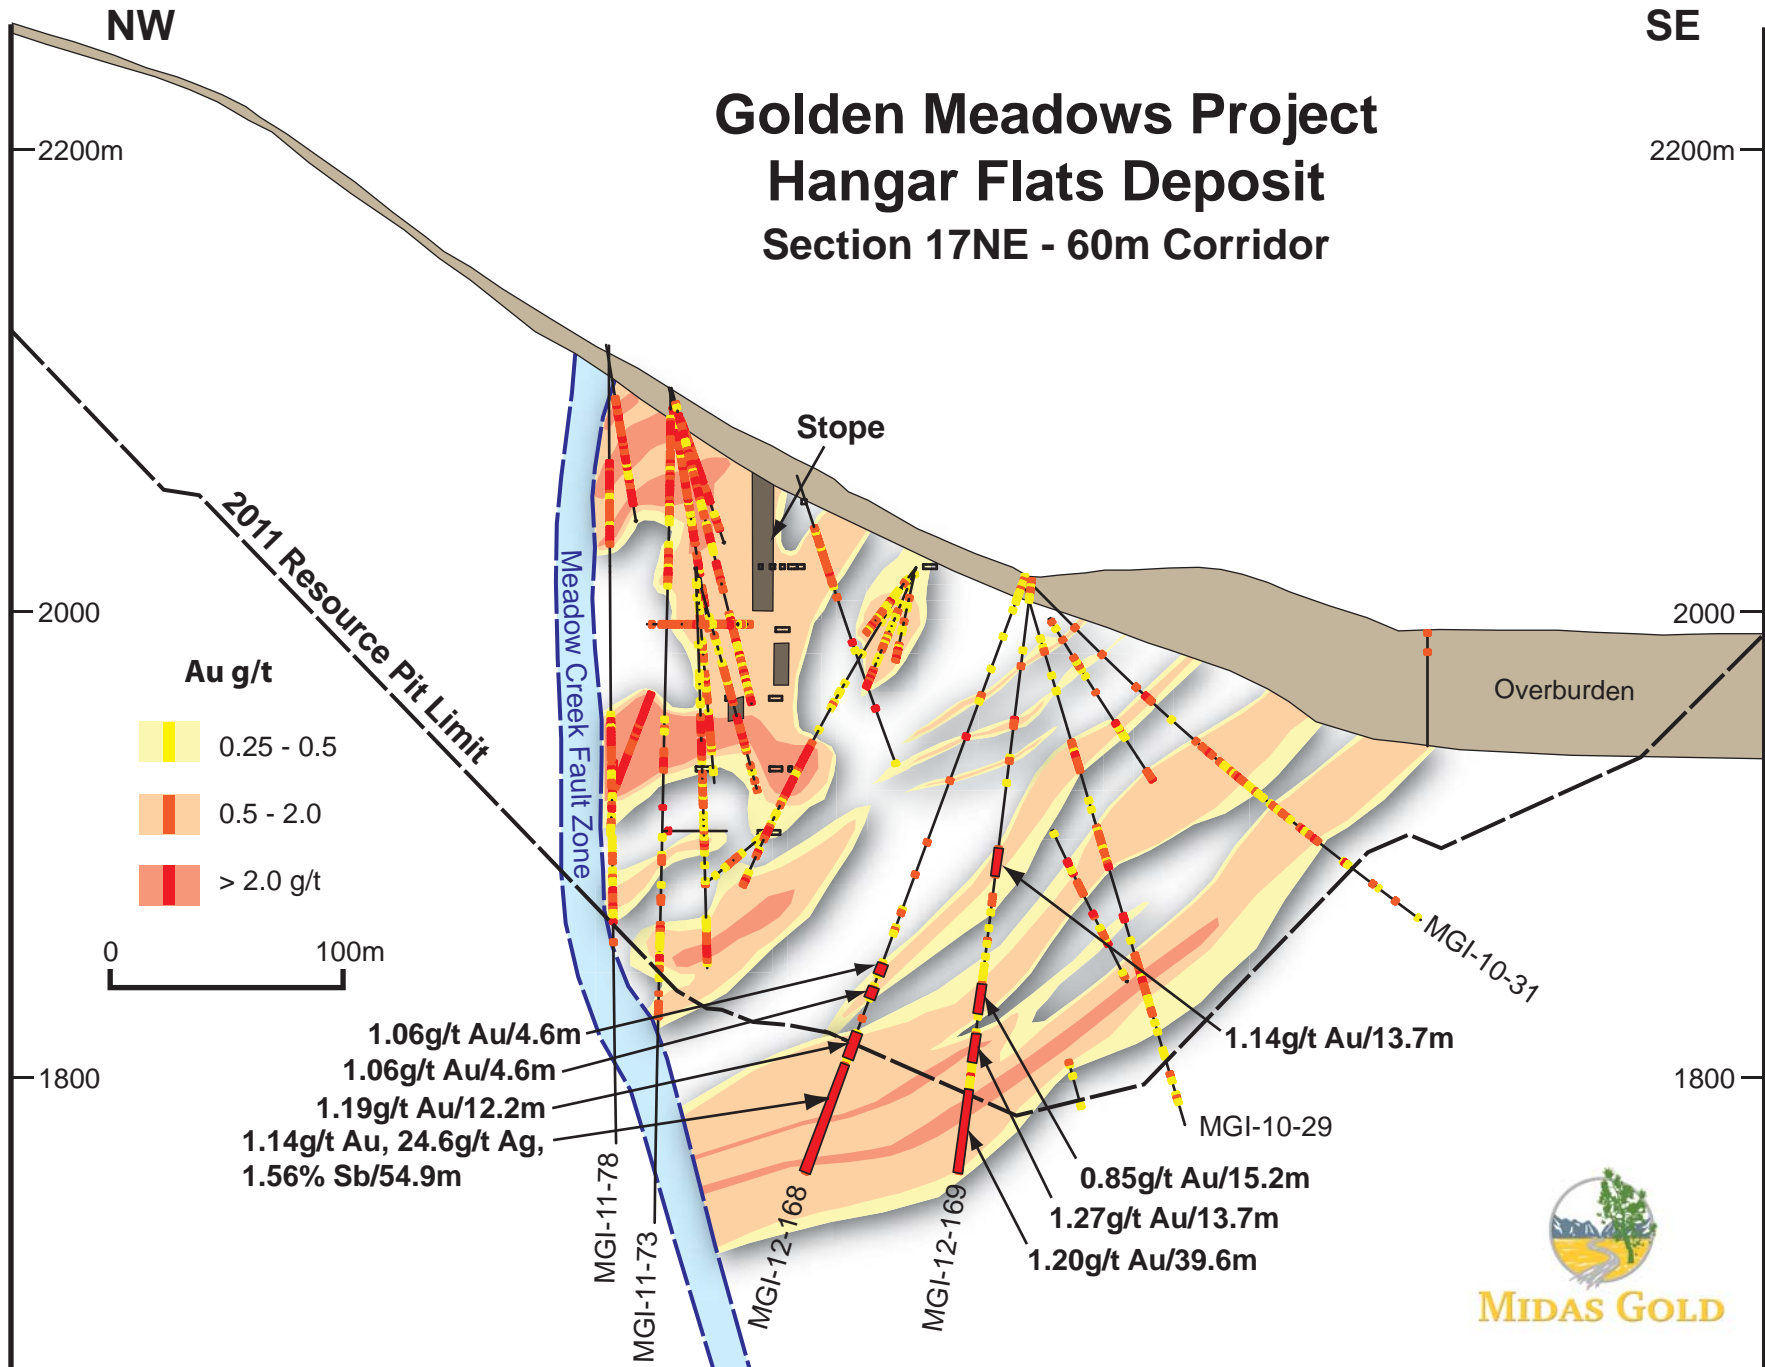

630800

631200

631600

4973600

4973200

4972800

4973600

4973200

4972800

630800

631200

631600

MIDAS GOLD

Legend

- 2012 MGI DDHs
- 2011 MGI DDHs
- MGI 2009-2010 DDHs
- Historic DDHs
- Fault
- Hangar Flats >0.65 g/t

**Golden Meadows Project
Hangar Flats Prospect
Drill Hole Location Map**

February 24, 2012

Golden Meadows Project Hangar Flats Deposit Section 17NE - 60m Corridor

- 2012 MGI DDHs
- 2011 MGI DDHs
- Historic DDHs
- Yellow Pine >0.65 g/t

Golden Meadows Project Yellow Pine Prospect Drill Hole Location Map