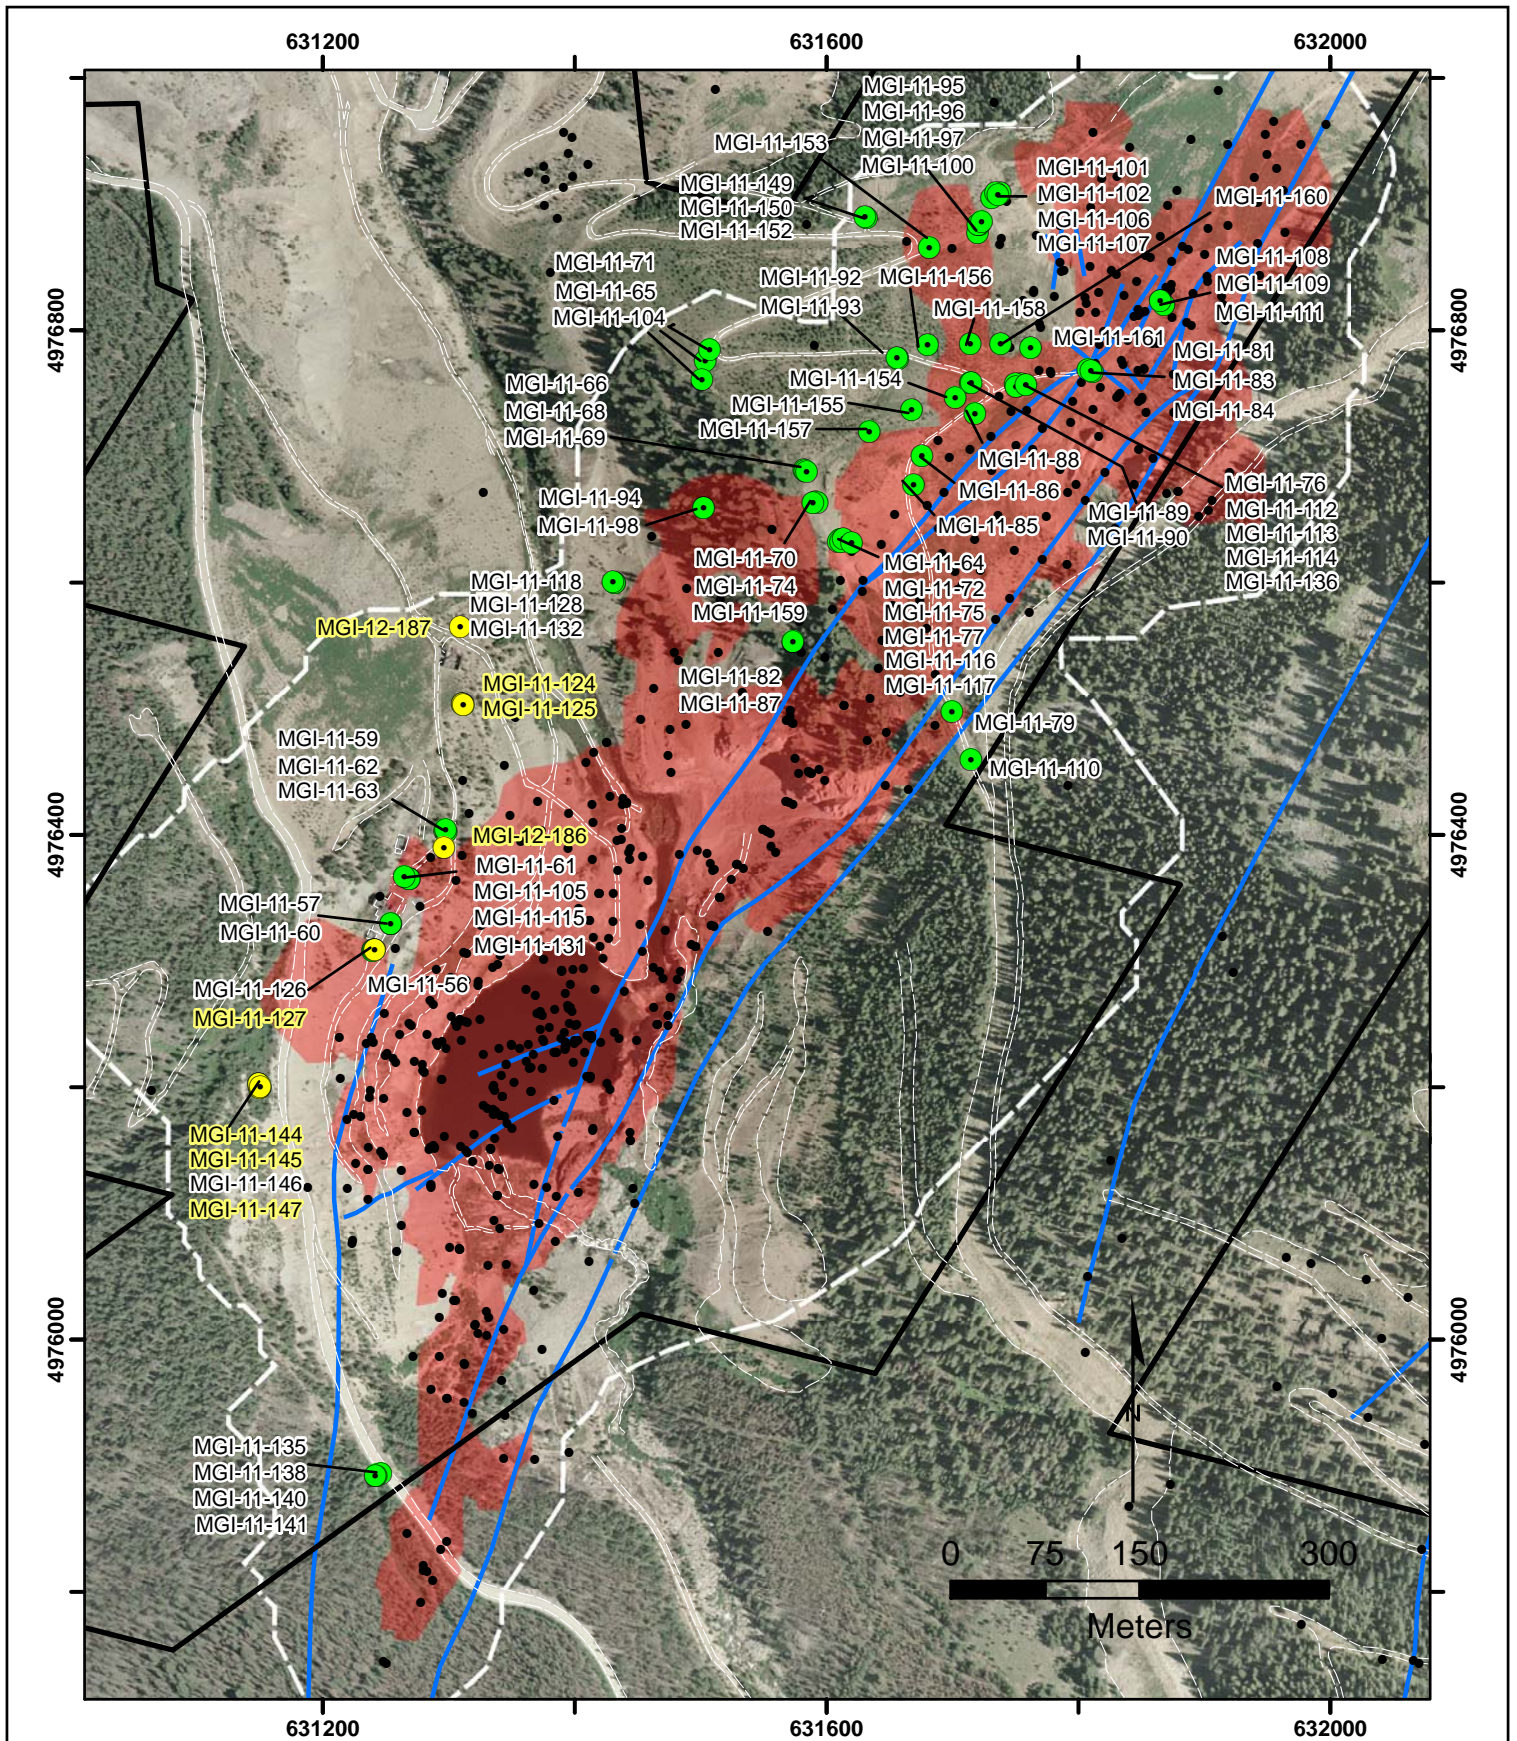

630800

631200

631600

4973600

4973200

4972800

4973600

4973200

4972800

630800

631200

631600

MIDAS GOLD

Legend

- 2012 MGI DDHs
- 2011 MGI DDHs
- MGI 2009-2010 DDHs
- Historic DDHs
- Fault
- Hangar Flats >0.65 g/t

**Golden Meadows Project
Hangar Flats Prospect
Drill Hole Location Map**

February 24, 2012

Golden Meadows Project Hangar Flats Deposit Section 17NE - 60m Corridor

- 2012 MGI DDHs
- 2011 MGI DDHs
- Historic DDHs
- Yellow Pine >0.65 g/t

Golden Meadows Project Yellow Pine Prospect Drill Hole Location Map