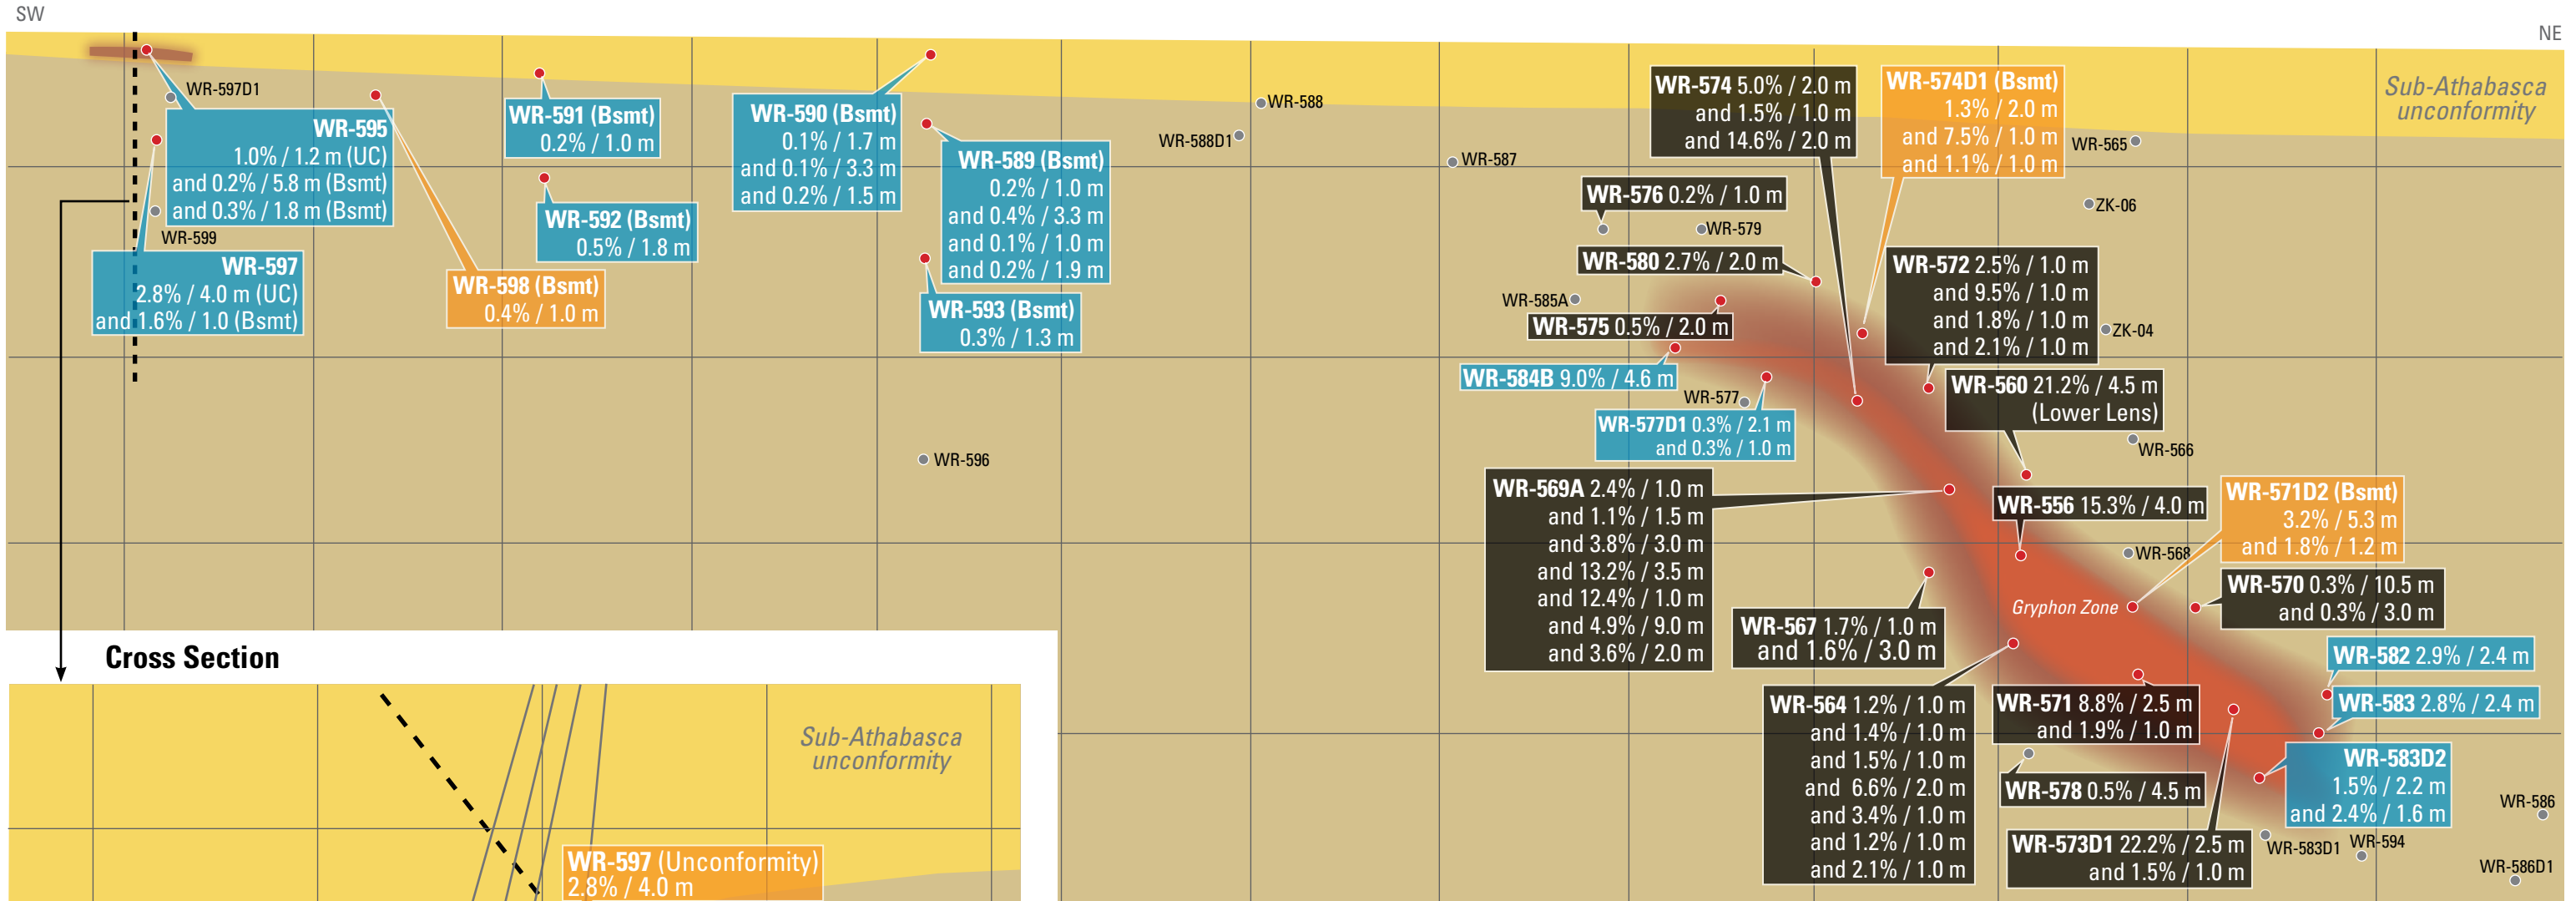

Gryphon Zone High Grade Uranium Discovery at Wheeler River

Gryphon Zone Upper Lens Inclined Longitudinal Section (Oriented 015/45E) Apr 15, 2015

This figure to accompany news release dated Apr 15, 2015.