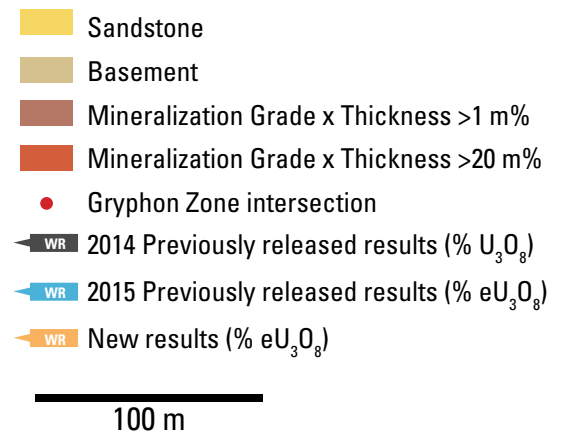

Gryphon Zone High Grade Uranium Discovery at Wheeler River

Gryphon Zone Upper Lens Inclined Longitudinal Section (Oriented 015/45E) Apr 15, 2015

This figure to accompany news release dated Apr 15, 2015.