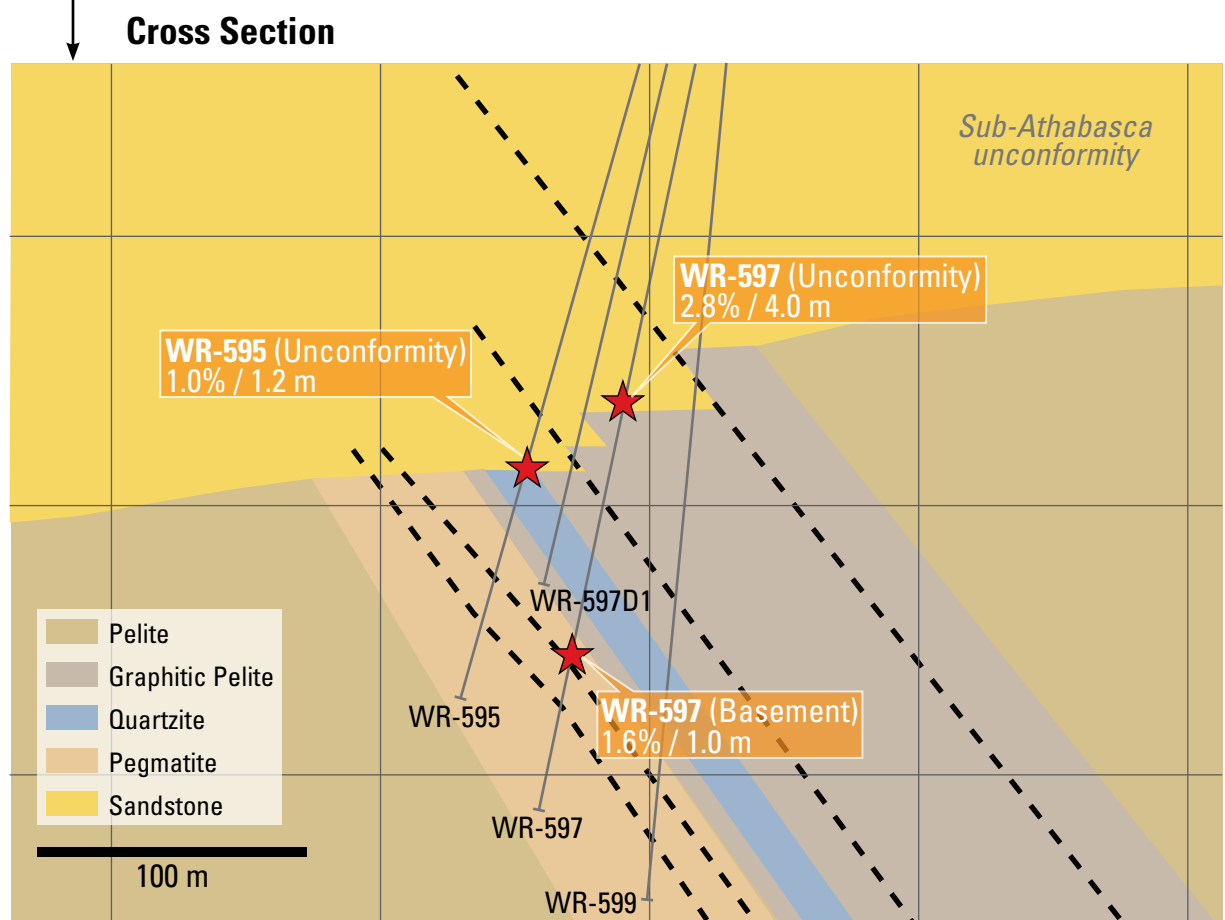

Gryphon Zone High Grade Uranium Discovery at Wheeler River

Gryphon Zone Upper Lens Inclined Longitudinal Section (Oriented 015/45E) Apr 15, 2015

This figure to accompany news release dated Apr 15, 2015.