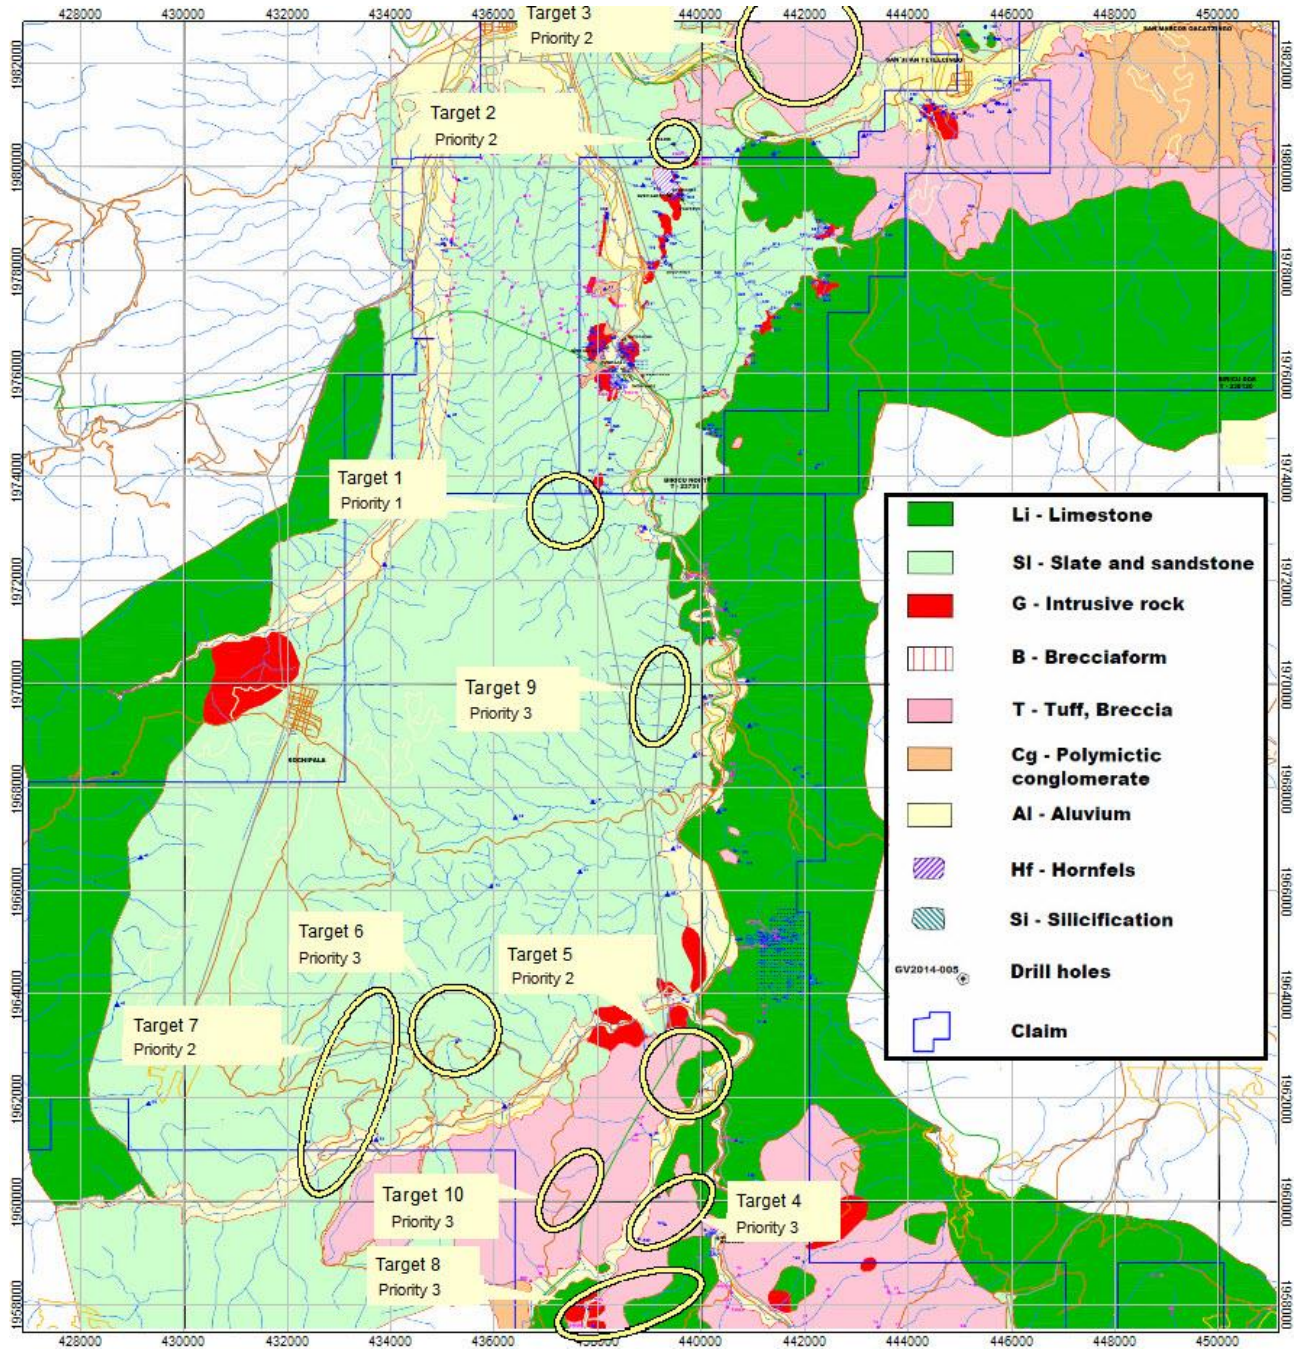

Map 1
GV Press Release Dated May 29, 2015
Target Areas on Residual Magnetics

Map 2
GV Press Release dated May 29, 2105
Target Areas over Geology

Map 3
GV Press Release dated May 29, 2015
Biricu Location Map for Magnetic Modelling