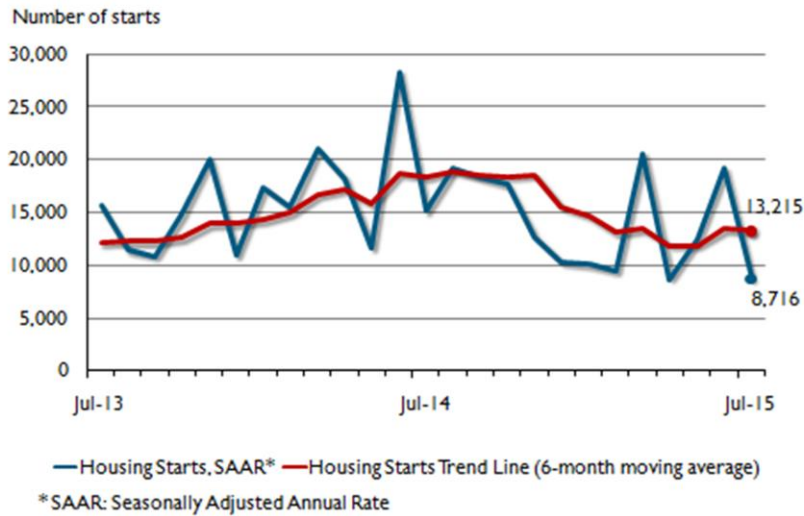

Calgary CMA Housing Starts

Preliminary Housing Start Data July 2015		
Calgary CMA ¹	June 2015	July 2015
Trend ²	13,438	13,215
SAAR	19,146	8,716
	July 2014	July 2015
Actual		
July - Single-detached	668	310
July - Multiples	686	460
July - Total	1,354	770
January to July - Single-detached	3,991	2,471
January to July - Multiples	6,657	4,927
January to July - Total	10,648	7,398

Source: CMHC

¹Census Metropolitan Area

²The trend is a six-month moving average of the monthly seasonally adjusted annual rates (SAAR).

Detailed data available upon request

**Alberta Preliminary Actual Housing Starts
July / 2014 - 2015**