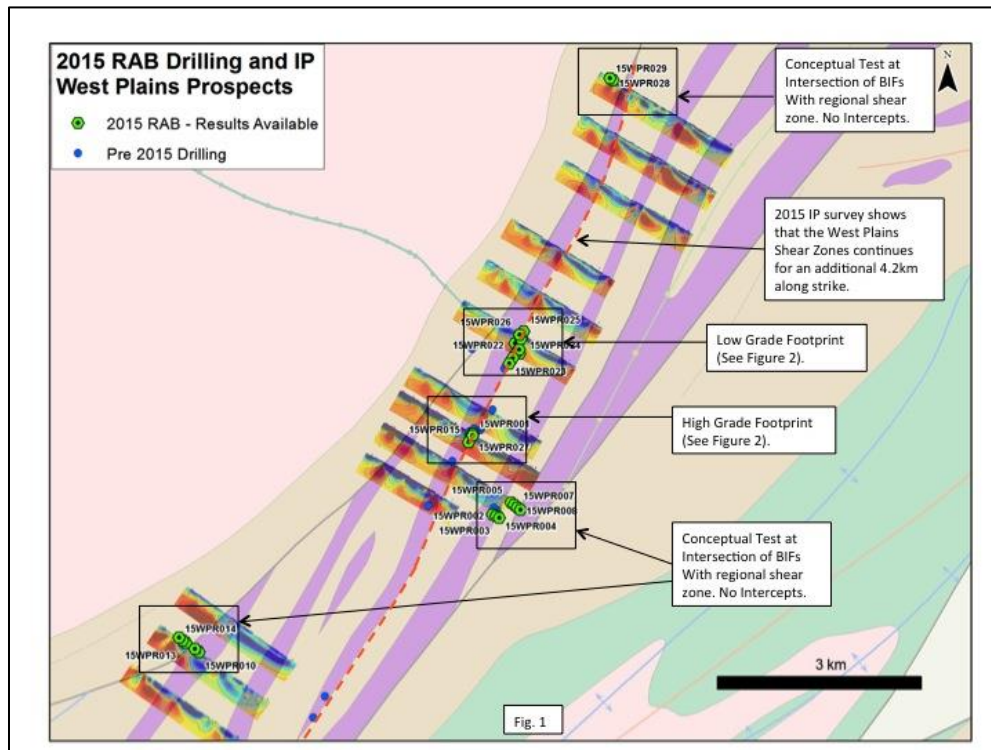

Figure 1: Plan view of drilling at the West Plains region of SW Committee Bay

Figure 2: Drilling overview at the West Plains target area showing geometry of high-grade ore shoot open at depth and lower grade gold mineralization discovery to the north