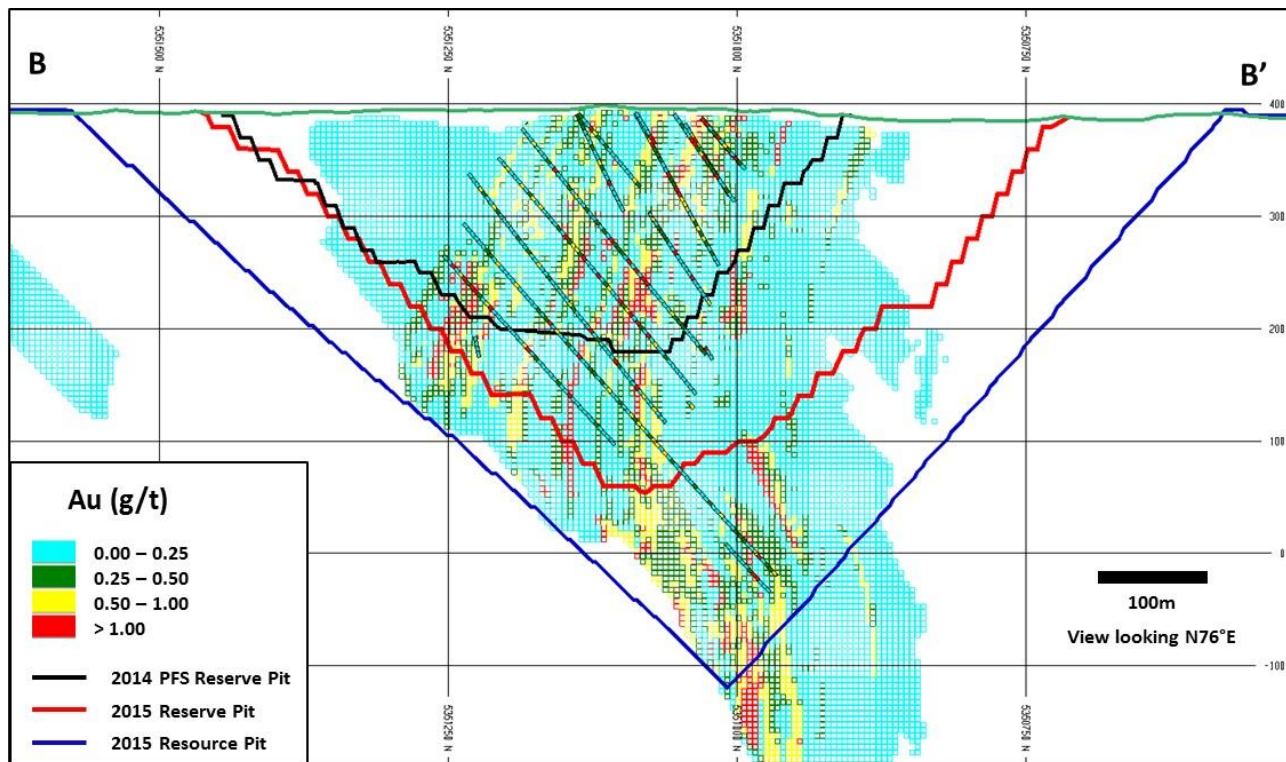

# 2016 PFS Magino Plan View Showing Pit Shapes and Cross Section Lines

Image: RMI 2016

# Cross Sections Showing Pit Shells and Block Gold Grades

Image: RMI 2016

Image: RMI 2016

Image: RMI 2016