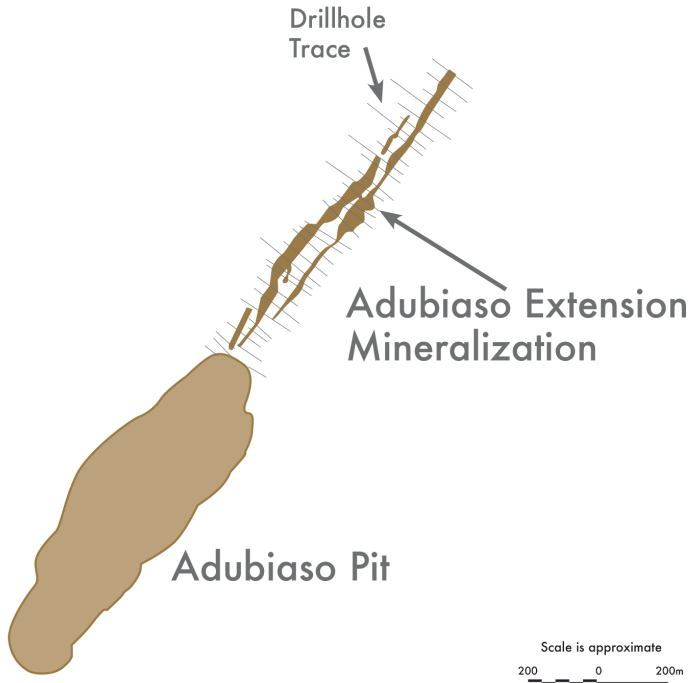

Annexure 1

Locality plan of Adubiaso Satellite Pit

Scale is approximate
200 0 200m