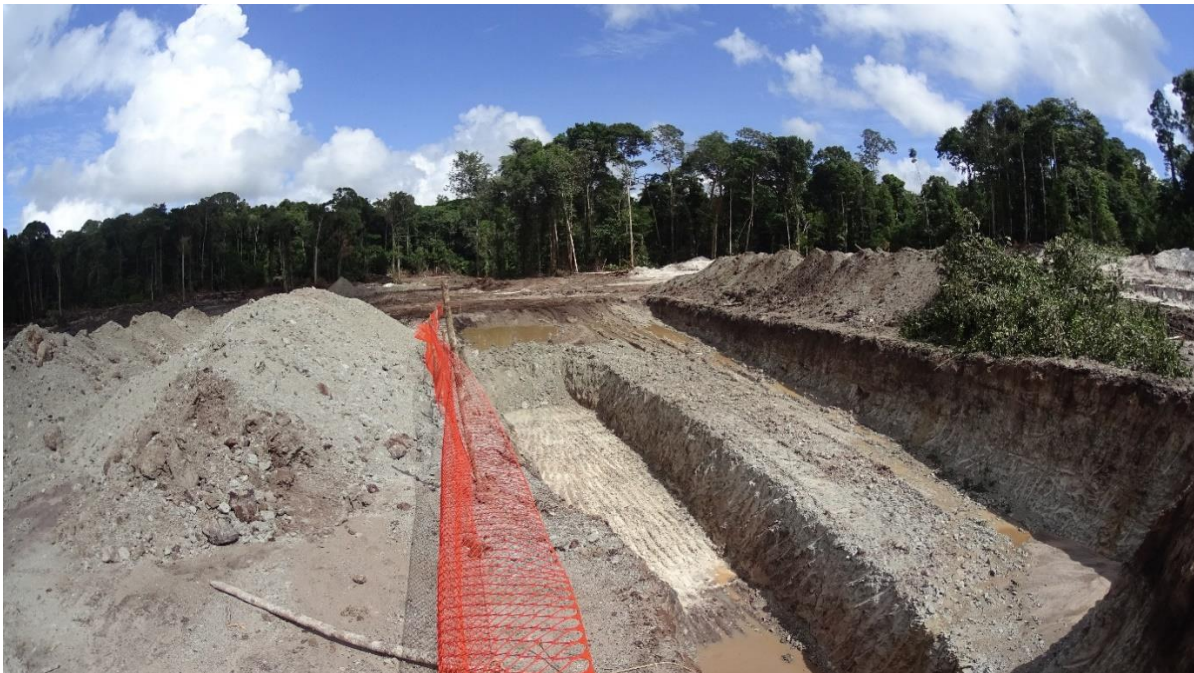

BULK TEST PIT PROGRAMME

Commencement of Mining in Test Pit

Test Pit Showing RGB (upper darker colour bench) and DFB (lower lighter colour bench)

Stockpiles of DFB Ore

Bagged DFB Ore Awaiting Transportation to Georgetown Port

Barge with Bagged DFB Ore Arriving at Georgetown Port

Containers Being Loaded at Georgetown Port