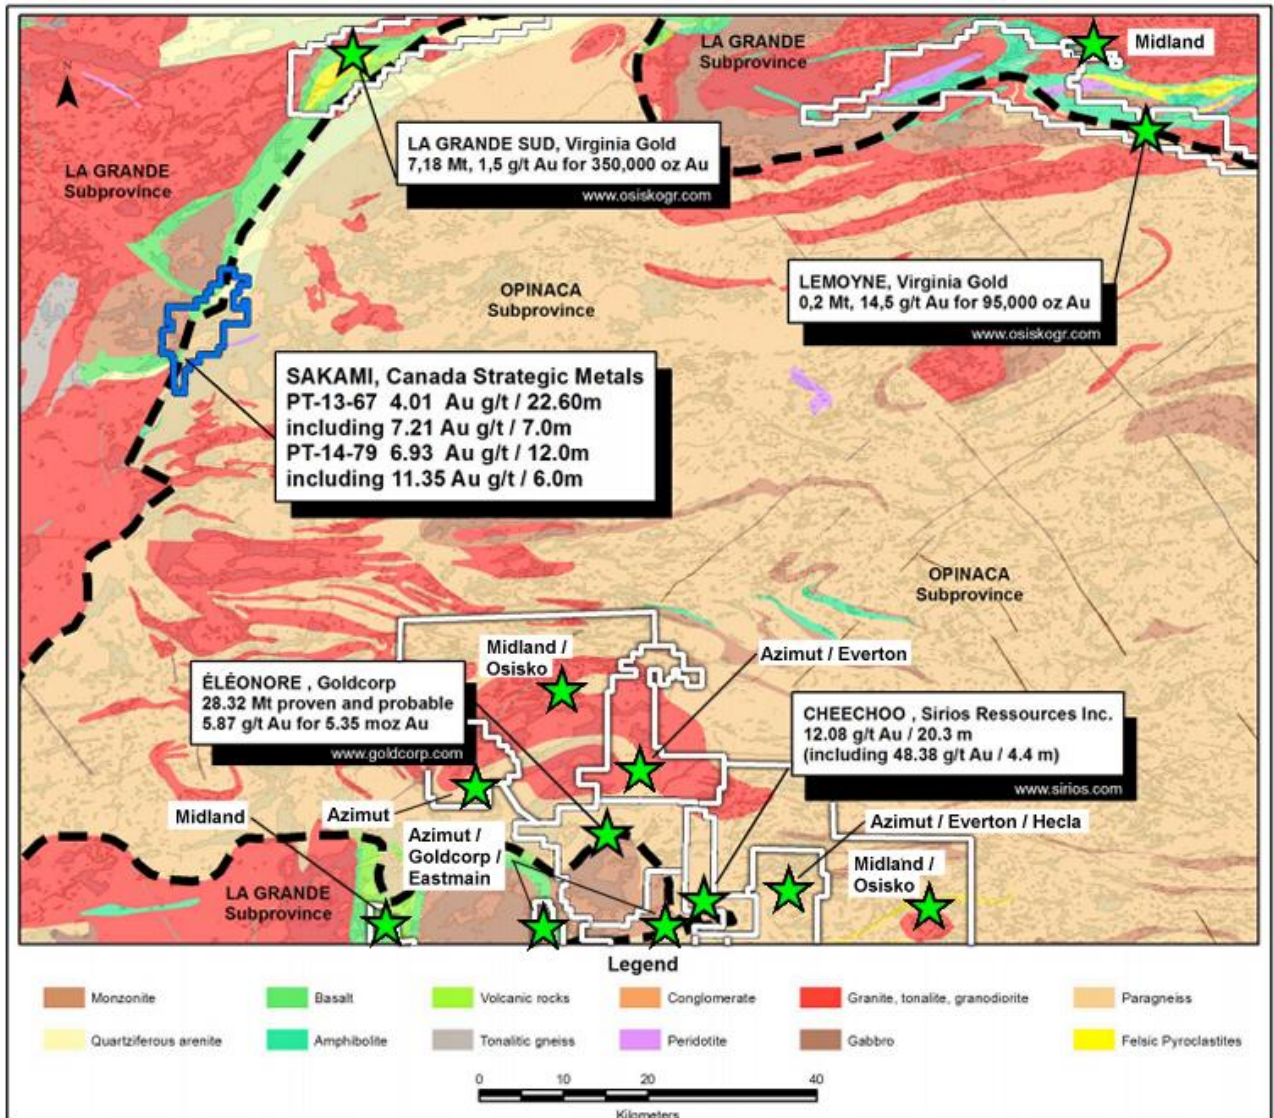

Regional Geological Map (Figure #1)

Sakami Property Geology (Figure #2)

La Pointe Zone –Vertical Section (Figure #4)