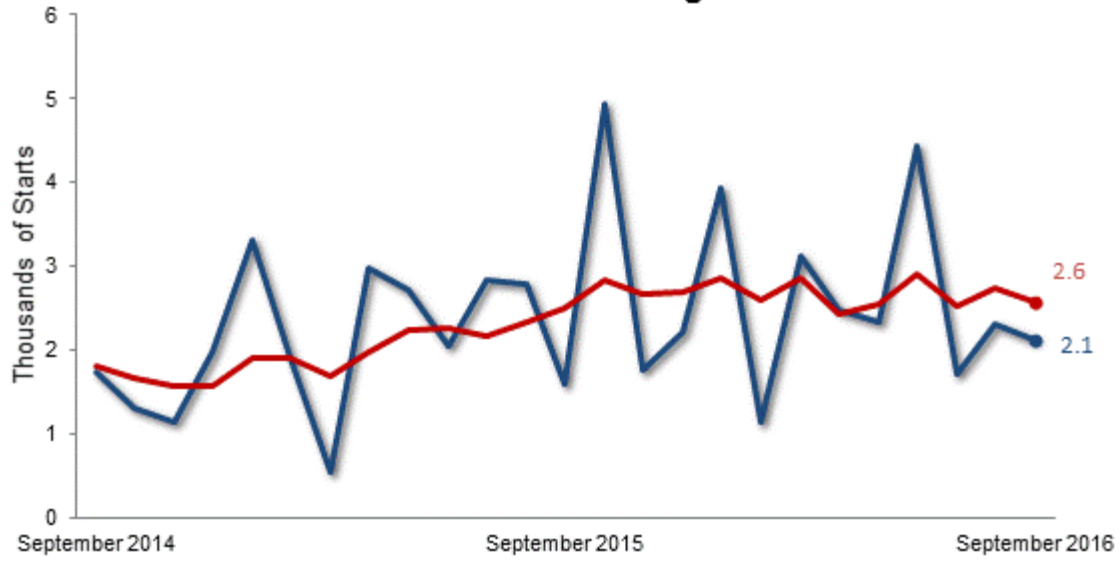

Oshawa CMA Housing Starts

— Housing Starts, SAAR
— Housing Starts Trend Line (6-month moving average)

**Preliminary Housing Start Data
September 2016**

Oshawa CMA¹	August 2016	September 2016
<i>Trend²</i>	2,734	2,565
SAAR	2,320	2,120
	September 2015	September 2016
Actual		
September - Single-detached	114	44
September - Multiples	34	136
September - Total	148	180
January to September - Single-detached	1,042	788
January to September - Multiples	767	1,187
January to September - Total	1,809	1,975

Source: CMHC

¹Census Metropolitan Area

²The trend is a six-month moving average of the monthly seasonally adjusted annual rates (SAAR). By removing seasonal ups and downs, seasonal adjustment allows for comparison of adjacent months and quarters. The monthly and quarterly SAAR and trend figures indicate the annual level of starts that would be obtained if the same pace of monthly or quarterly construction activity was maintained for 12 months. This facilitates comparison of the current pace of activity to annual forecasts as well as to historical annual levels.