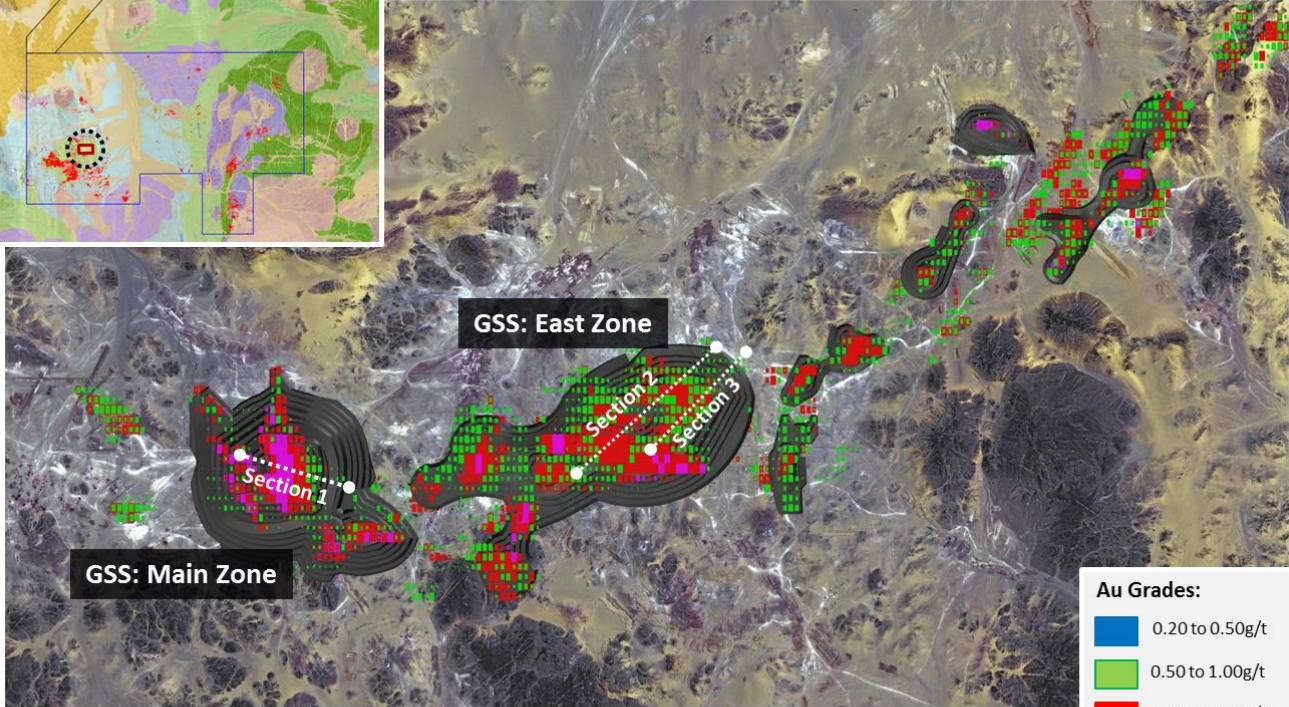

**Figure 1: Block 14 Gold Project – Plan view of GSS**

**Au Grades:**

Blue	0.20 to 0.50g/t
Green	0.50 to 1.00g/t
Red	1.00 to 3.00g/t
Magenta	>3.00g/t

500m