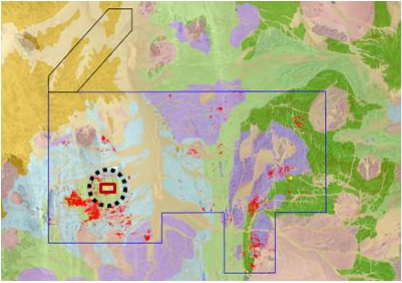

**Figure 1: Block 14 Gold Project – Plan view of GSS**

**Au Grades:**

Blue	0.20 to 0.50g/t
Green	0.50 to 1.00g/t
Red	1.00 to 3.00g/t
Magenta	>3.00g/t

500m