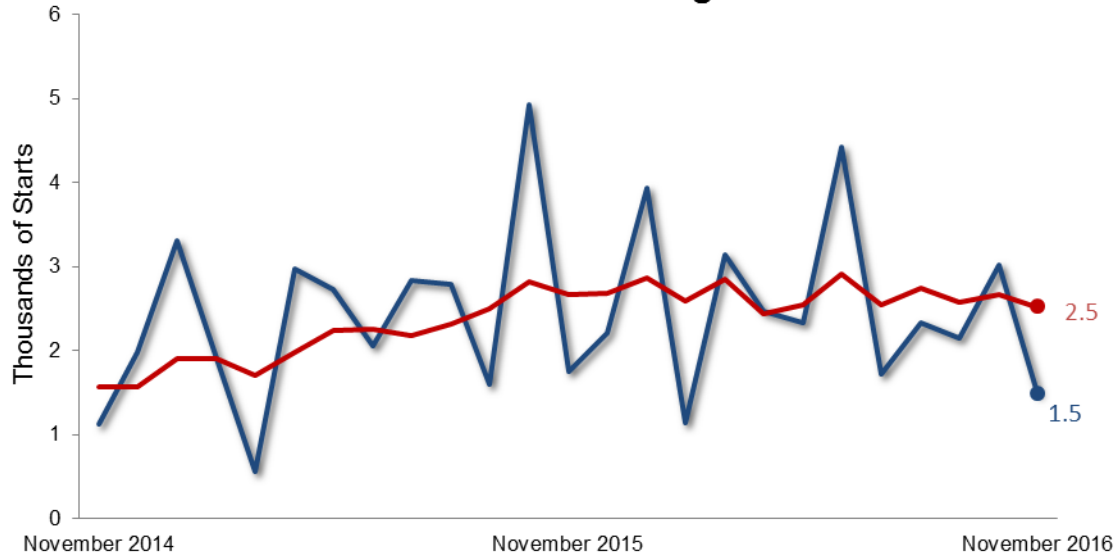

Oshawa CMA Housing Starts

— Housing Starts, SAAR
— Housing Starts Trend Line (6-month moving average)

**Preliminary Housing Start Data
November 2016**

Oshawa CMA¹	October 2016	November 2016
<i>Trend²</i>	2,662	2,521
SAAR	3,013	1,488
	November 2015	November 2016
Actual		
November - Single-detached	84	43
November - Multiples	55	78
November - Total	139	121
January to November - Single-detached	1,315	906
January to November - Multiples	1,085	1,465
January to November - Total	2,400	2,371

Source: CMHC

¹Census Metropolitan Area

²The trend is a six-month moving average of the monthly seasonally adjusted annual rates (SAAR). By removing seasonal ups and downs, seasonal adjustment allows for comparison of adjacent months and quarters. The monthly and quarterly SAAR and trend figures indicate the annual level of starts that would be obtained if the same pace of monthly or quarterly construction activity was maintained for 12 months. This facilitates comparison of the current pace of activity to annual forecasts as well as to historical annual levels. Detailed data available upon request