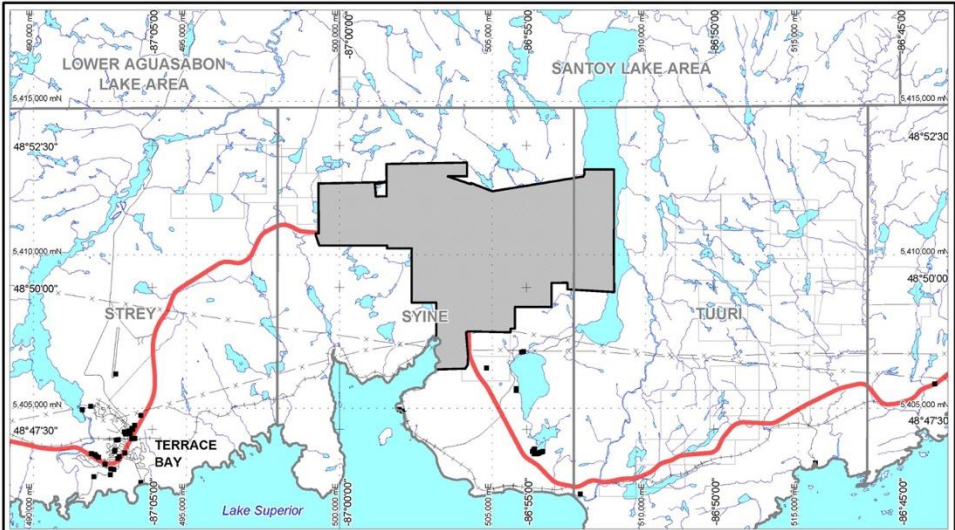

# Location of the Property – Map 1

 Jackfish Property

  
SANATANA  
RESOURCES

### Jackfish Property Location

Author: T. Gil	Date: February 2017
Projection: UTM NAD83 Zone 18	Scale: 1 : 120 000
Mapsheet: NTS 042D	IBDM: Thunder Bay Mining Division