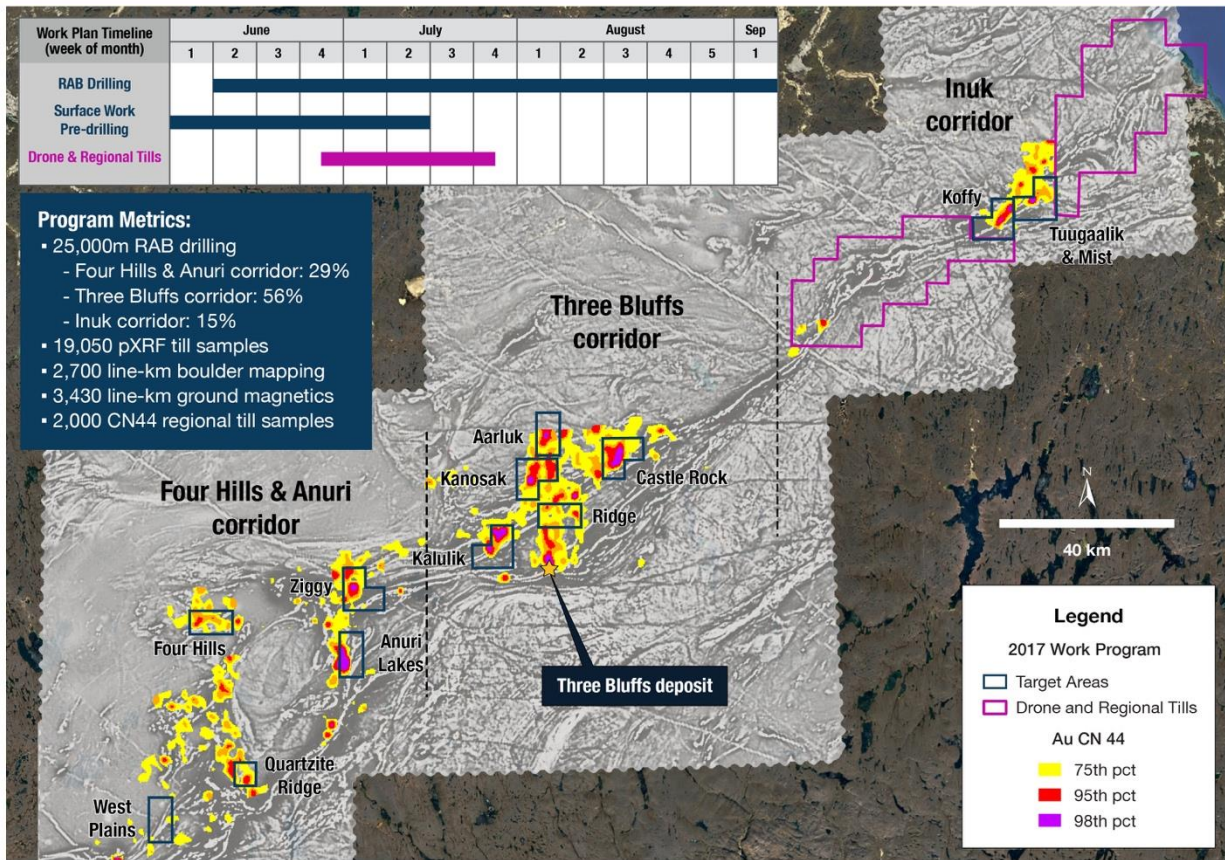

Committee Bay: 2017 Work Program

Figure 1: Illustrates the position of high priority drill targets across the Committee Bay gold project that are the focus of the Aurn's 25,000 meter RAB drill campaign.

Gibson MacQuoid - Major Magnetic Signature

Figure 2: Illustrates the position of the Gibson MacQuoid greenstone belt between the Meliadine and Meadowbank-Amaruq deposits in the eastern Arctic.