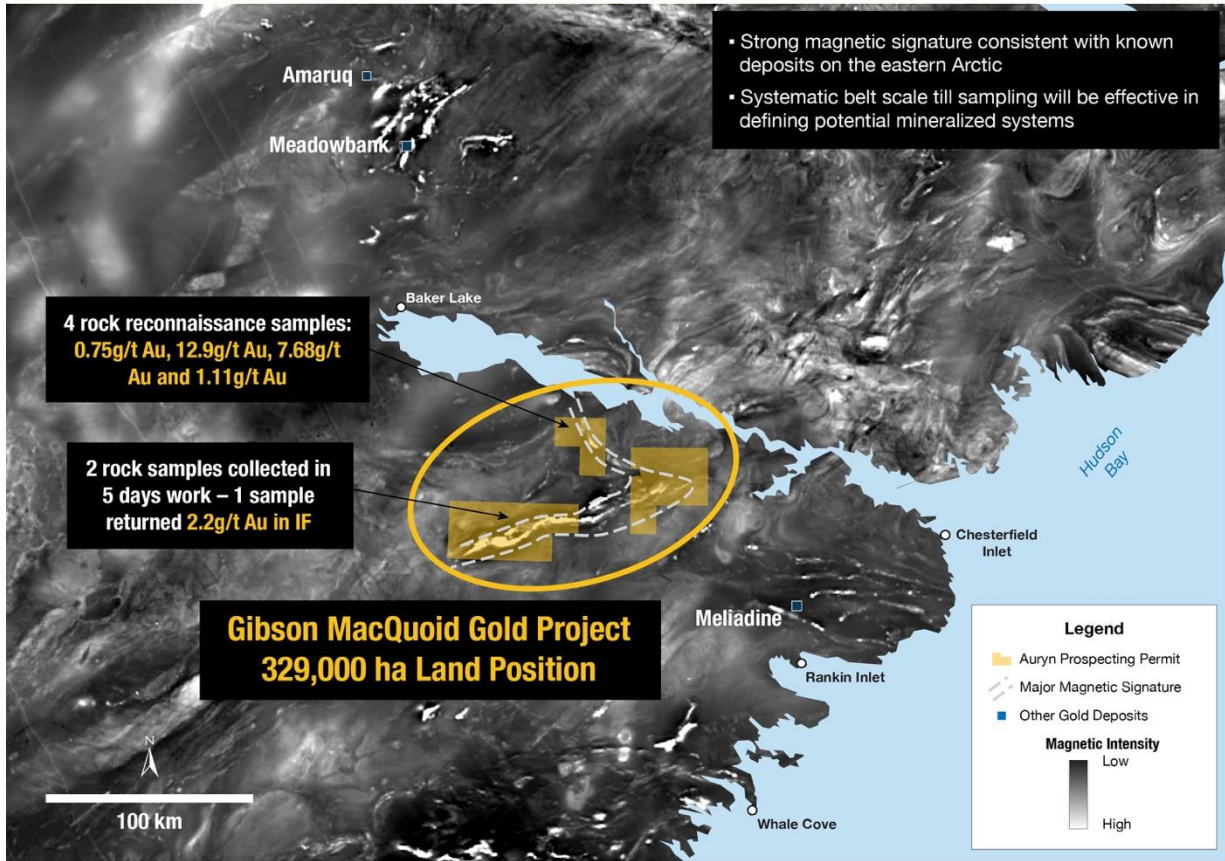

Committee Bay: 2017 Work Program

Figure 1: Illustrates the position of high priority drill targets across the Committee Bay gold project that are the focus of the Aurn's 25,000 meter RAB drill campaign.

Gibson MacQuoid - Major Magnetic Signature

Figure 2: Illustrates the position of the Gibson MacQuoid greenstone belt between the Meliadine and Meadowbank-Amaruq deposits in the eastern Arctic.