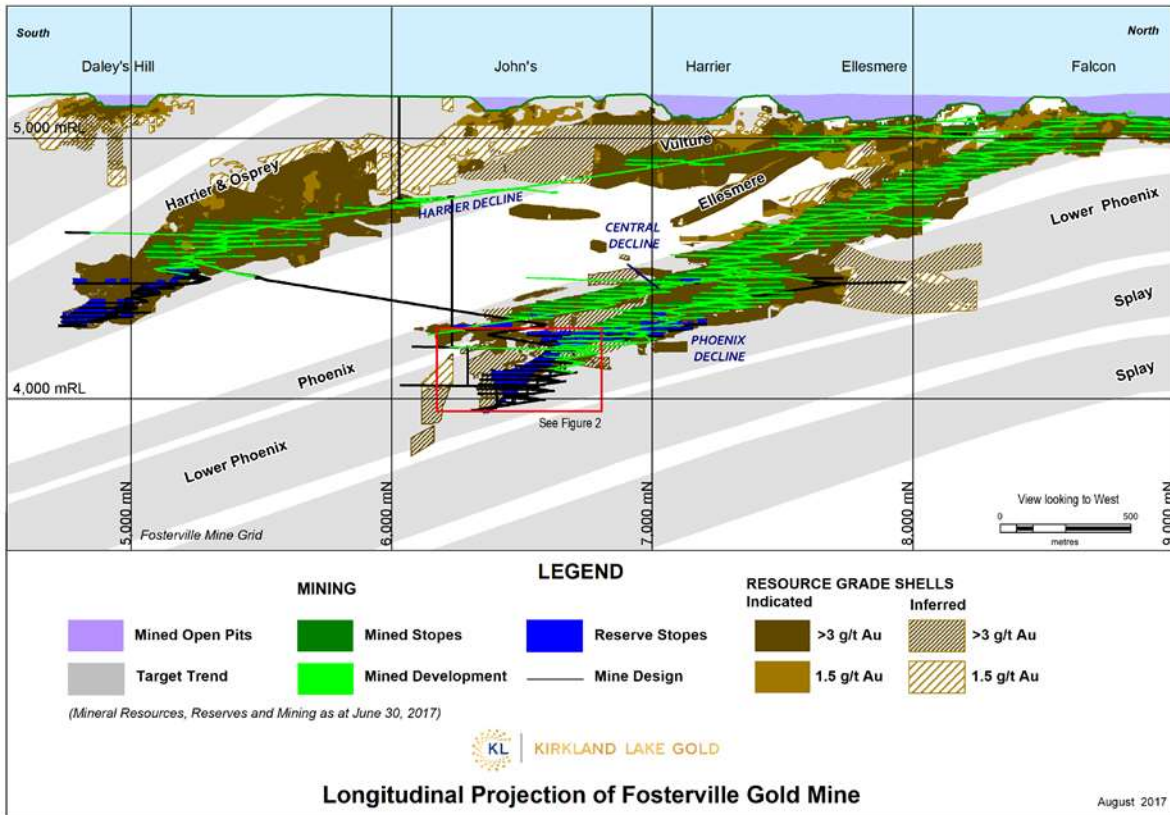

Figure 1. Longitudinal View – Fosterville Gold Mine

Figure 2. Longitudinal View – Swan Mineralization at Fosterville Gold Mine