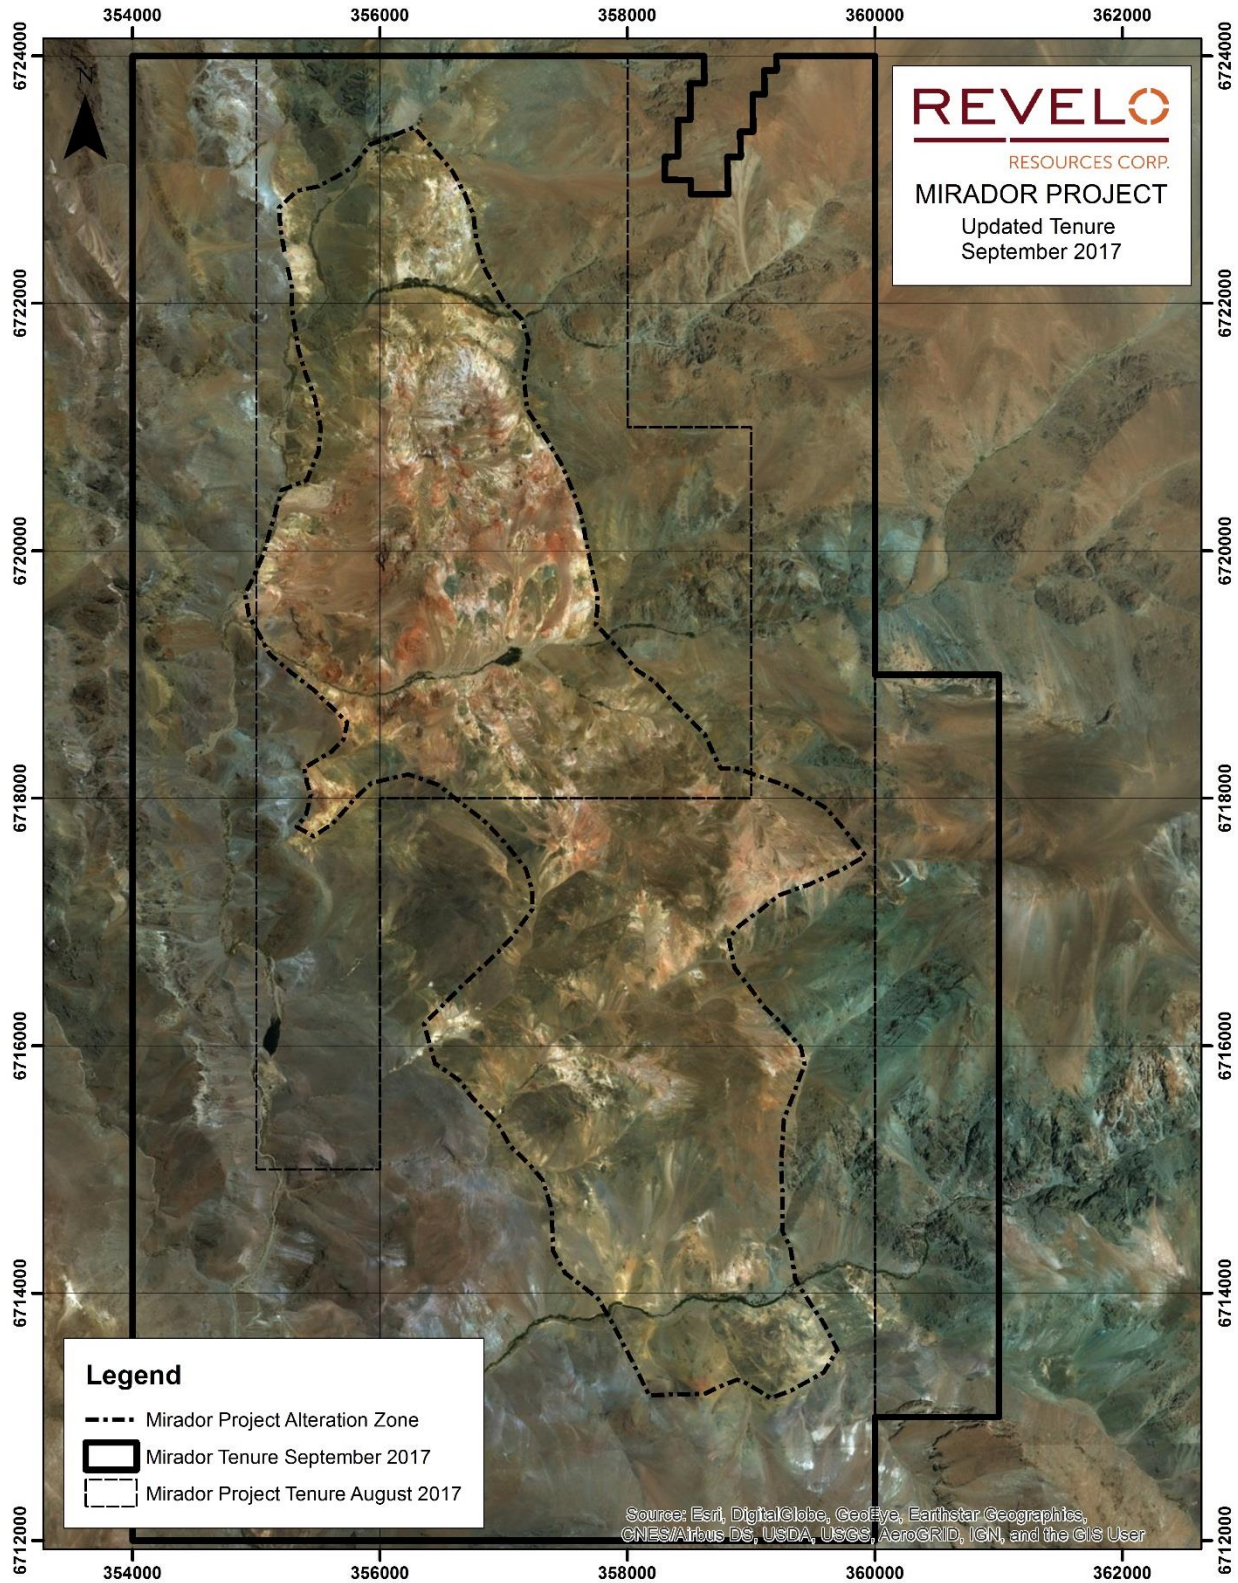

MIRADOR PROJECT – SATELLITE IMAGE - TENURE

REVELO
RESOURCES CORP.
MIRADOR PROJECT
Updated Tenure
September 2017

Legend

- Mirador Project Alteration Zone
- ▭ Mirador Tenure September 2017
- ⋯ Mirador Project Tenure August 2017

Source: Esri, DigitalGlobe, GeoEye, Earthstar Geographics, CNES/Airbus DS, USDA, USGS, AeroGRID, IGN, and the GIS User