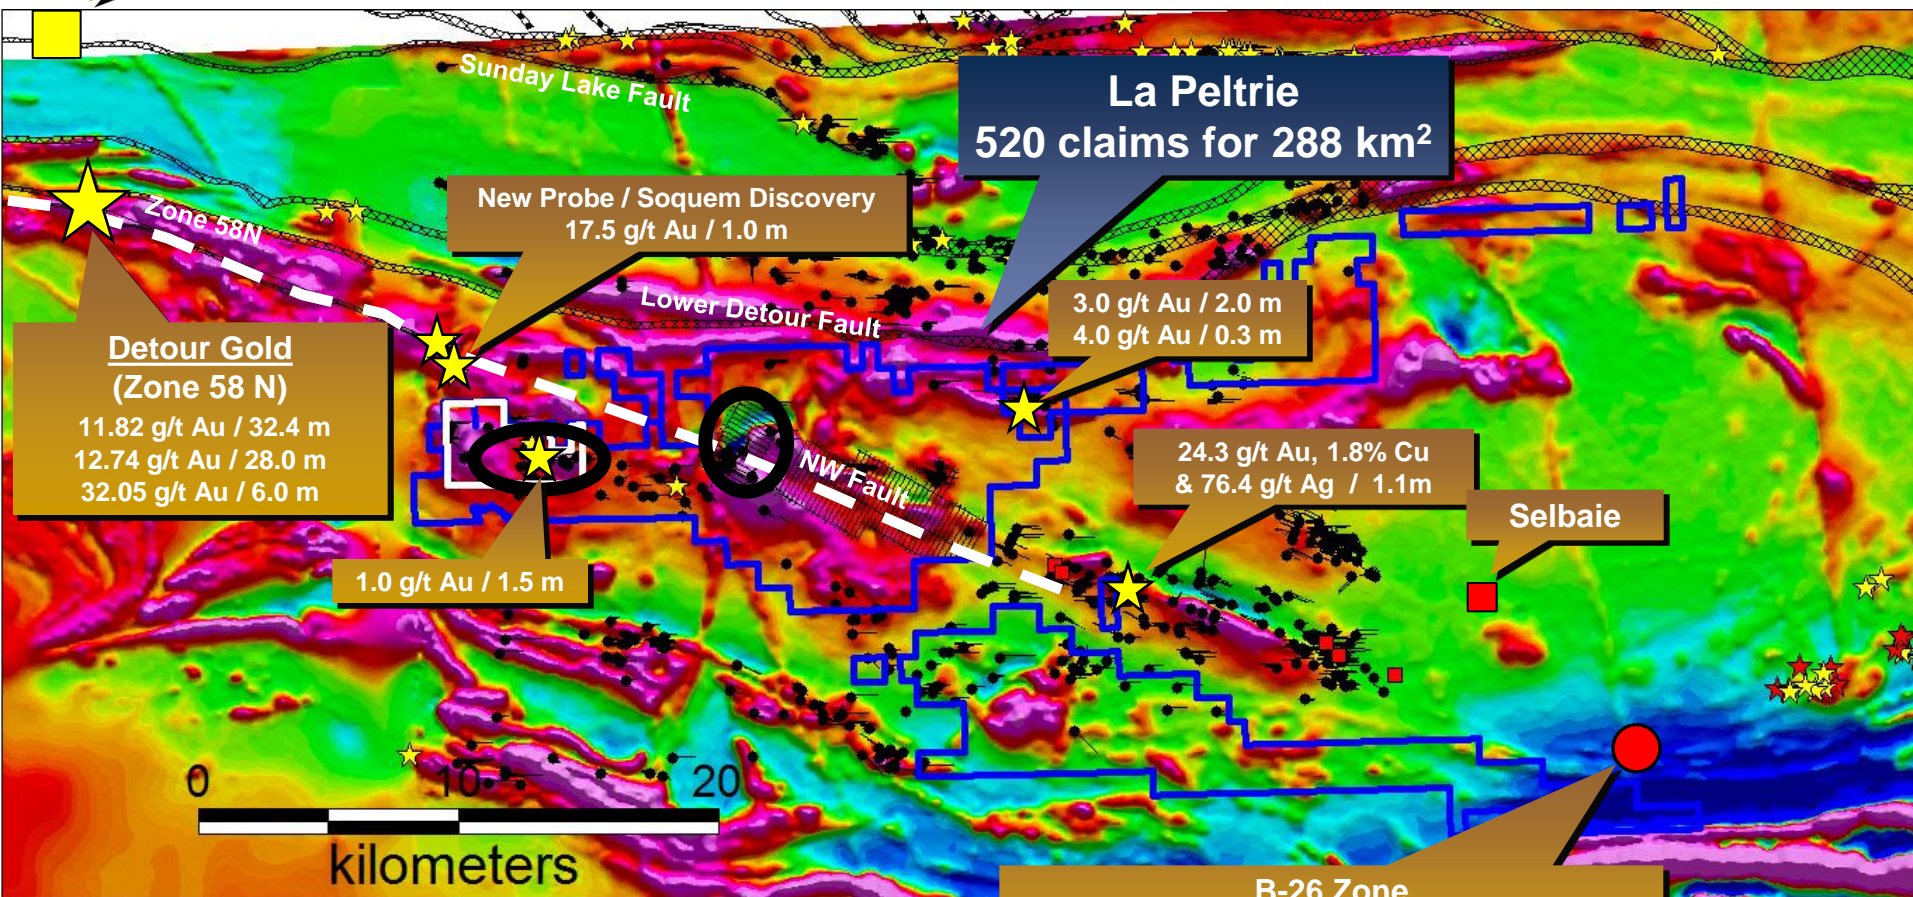

Detour Lake Mine
Reserves 14.4 Moz Au

 Midland / NioBay La Peltrie Option

 2017 Drilling areas (6 ddh's 1,500 metres)