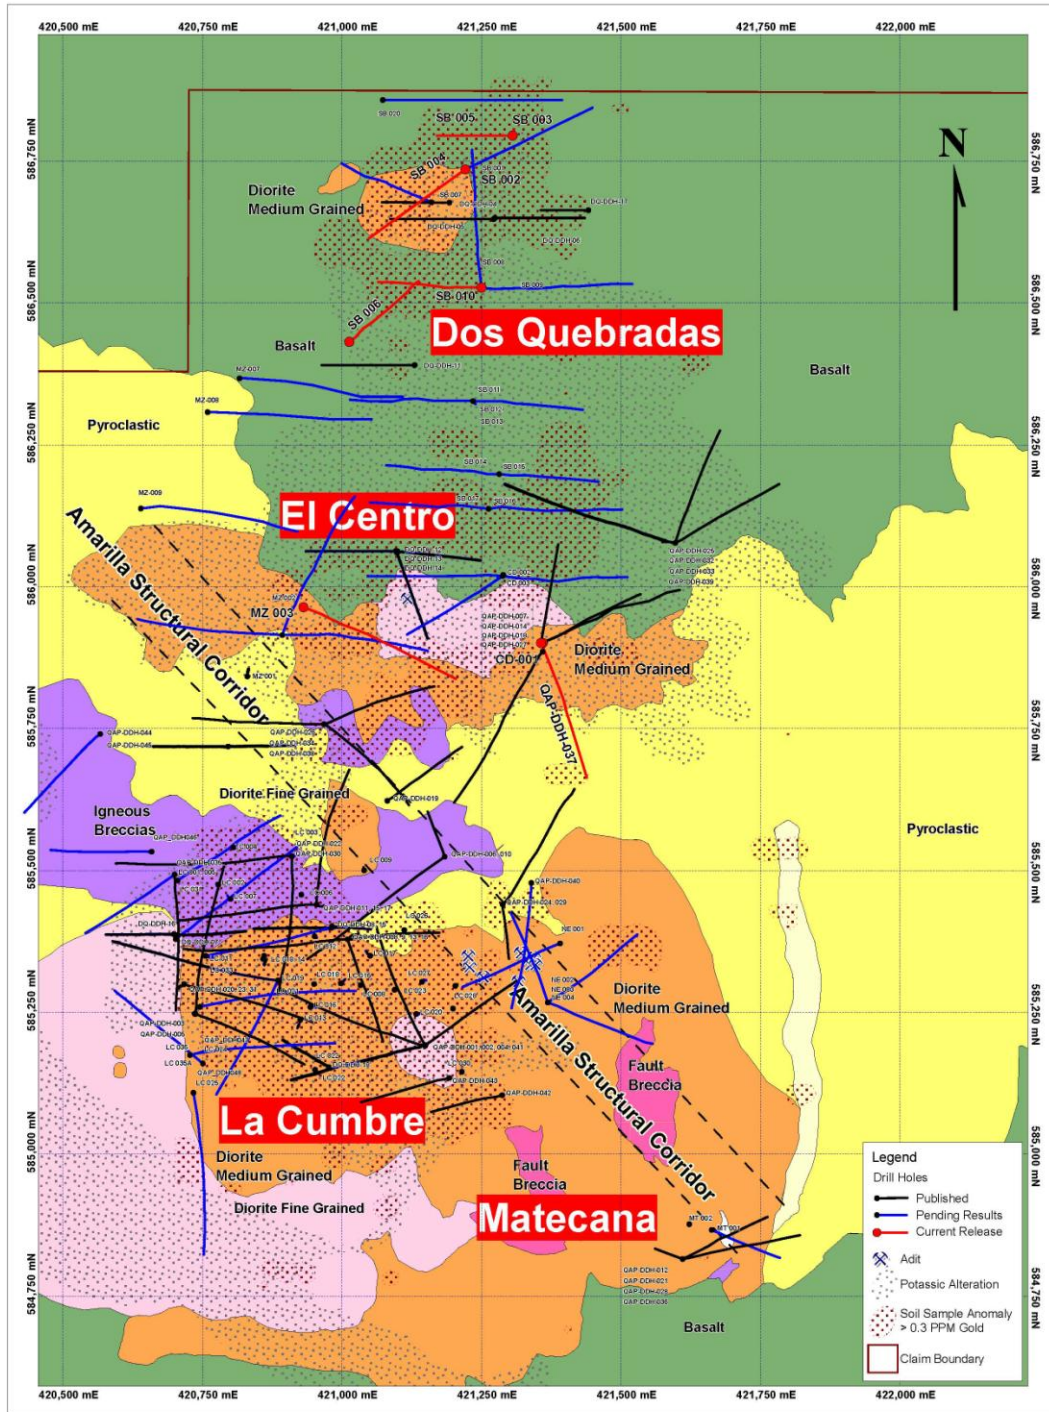

Figure 1 - Plan Map

Batero Gold Corporation
Batero Quinchia Project - Colombia
Plan Map

0 250 500
 metres
 1:5000 Scale
 Projection: WGS84 UTM Zone 18 North
 November 2, 2011