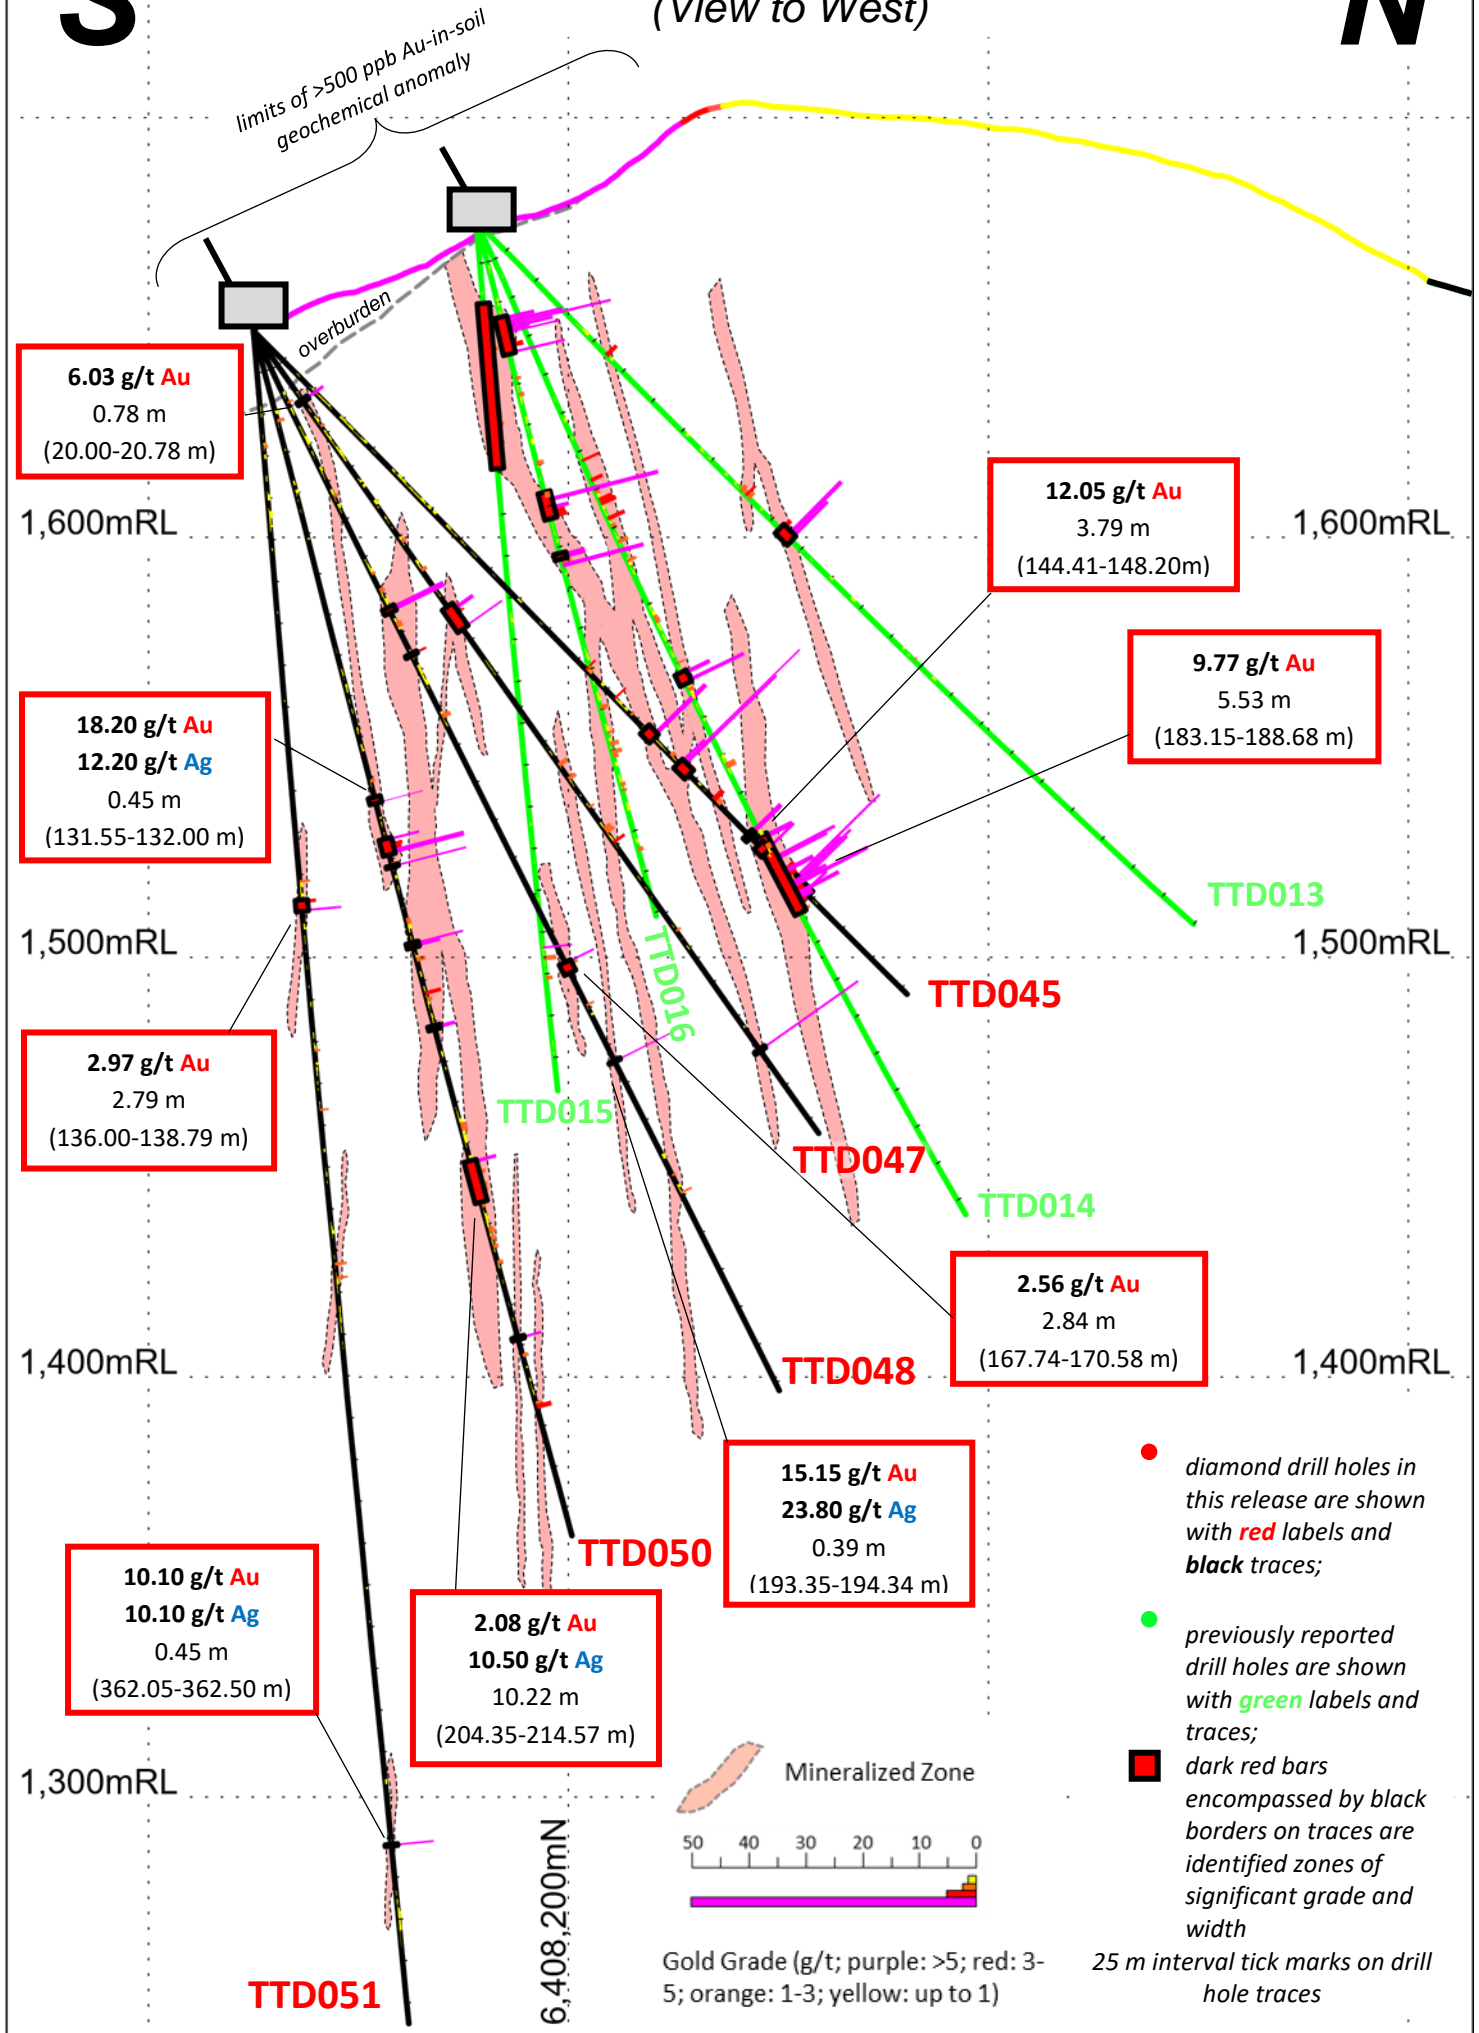

# S

## Saddle South Drilling Section XS715

(View to West)

# N

- diamond drill holes in this release are shown with **red** labels and **black** traces;
- previously reported drill holes are shown with **green** labels and traces;
- dark red bars encompassed by black borders on traces are identified zones of significant grade and width