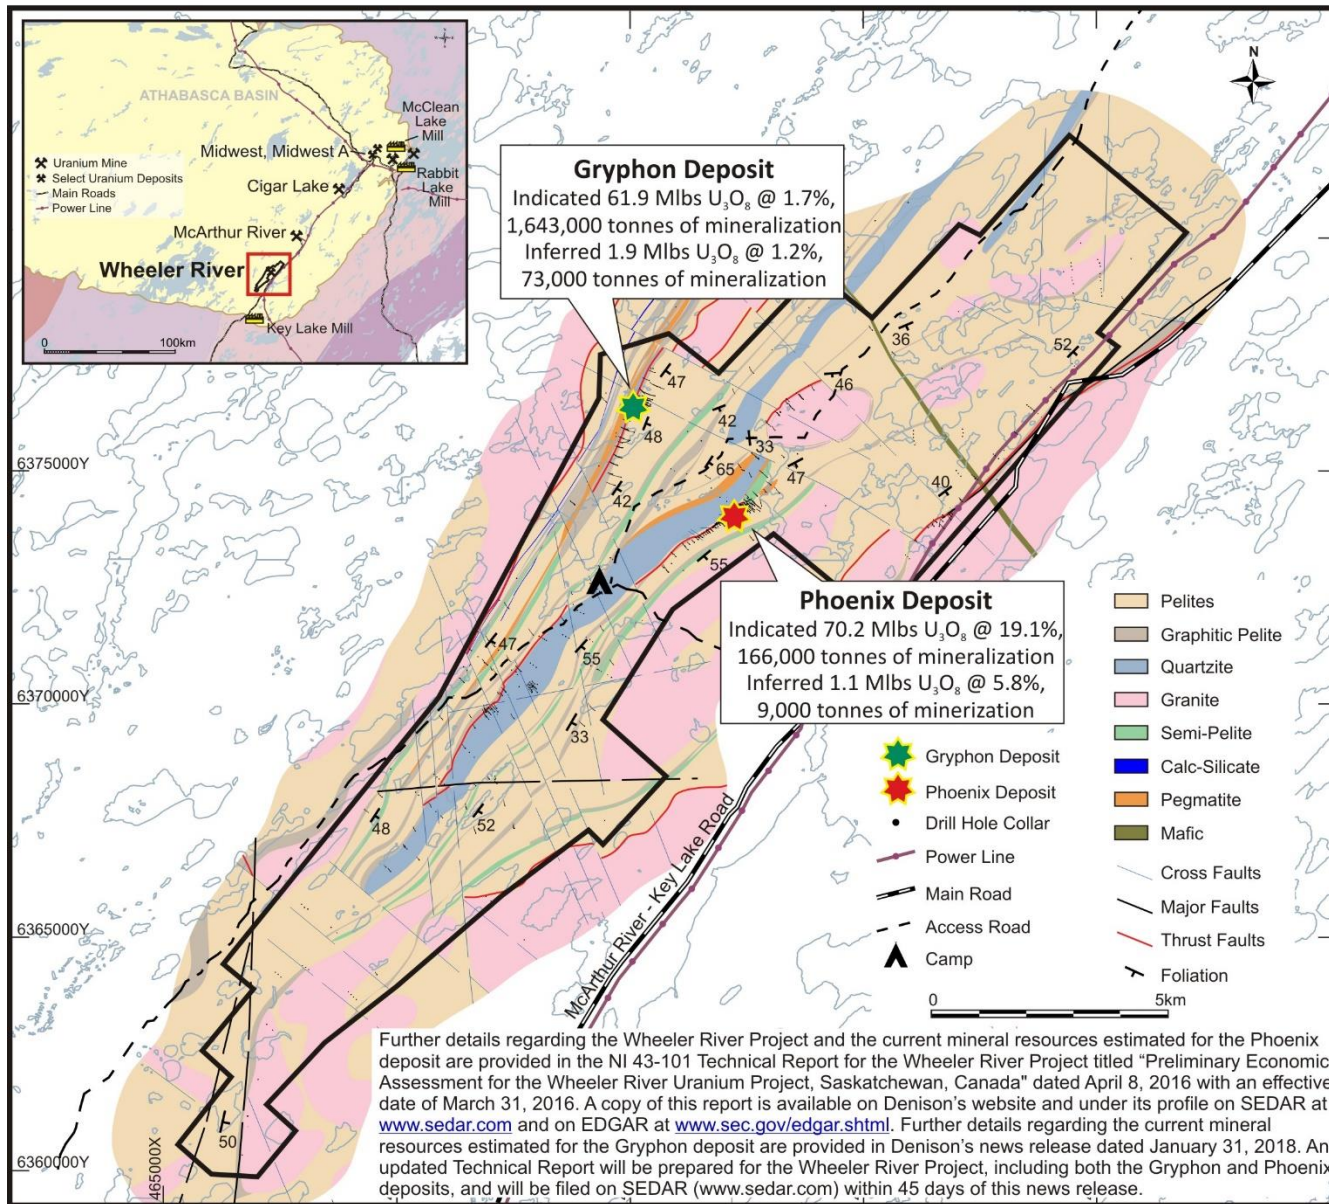

Wheeler River Property Location and Geology

Figure 1: Location map of the Wheeler River property.

Plan Map, Gryphon Deposit

Figure 2: Plan map of the northeast plunging Gryphon mineralized lenses projected up to the simplified basement geology at the sub-Athabasca unconformity.