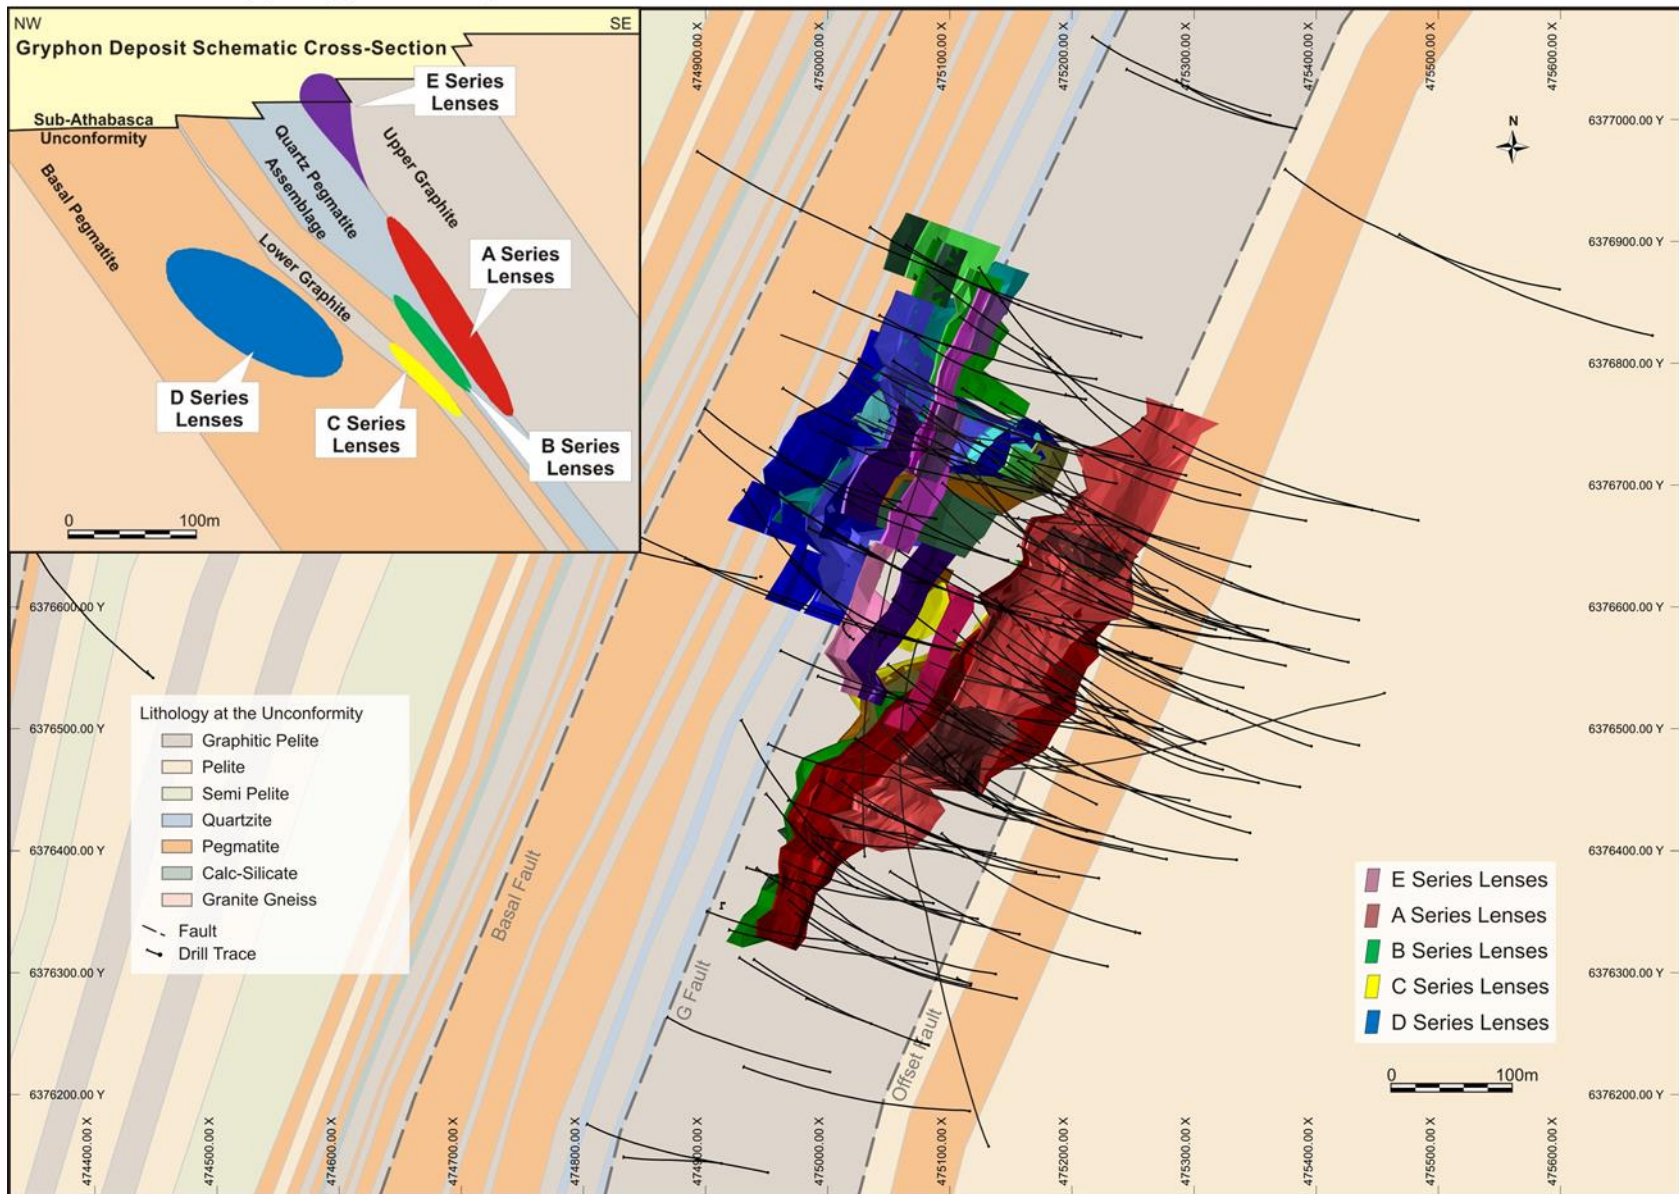

Wheeler River Property Location and Geology

Figure 1: Location map of the Wheeler River property.

Plan Map, Gryphon Deposit

Figure 2: Plan map of the northeast plunging Gryphon mineralized lenses projected up to the simplified basement geology at the sub-Athabasca unconformity.