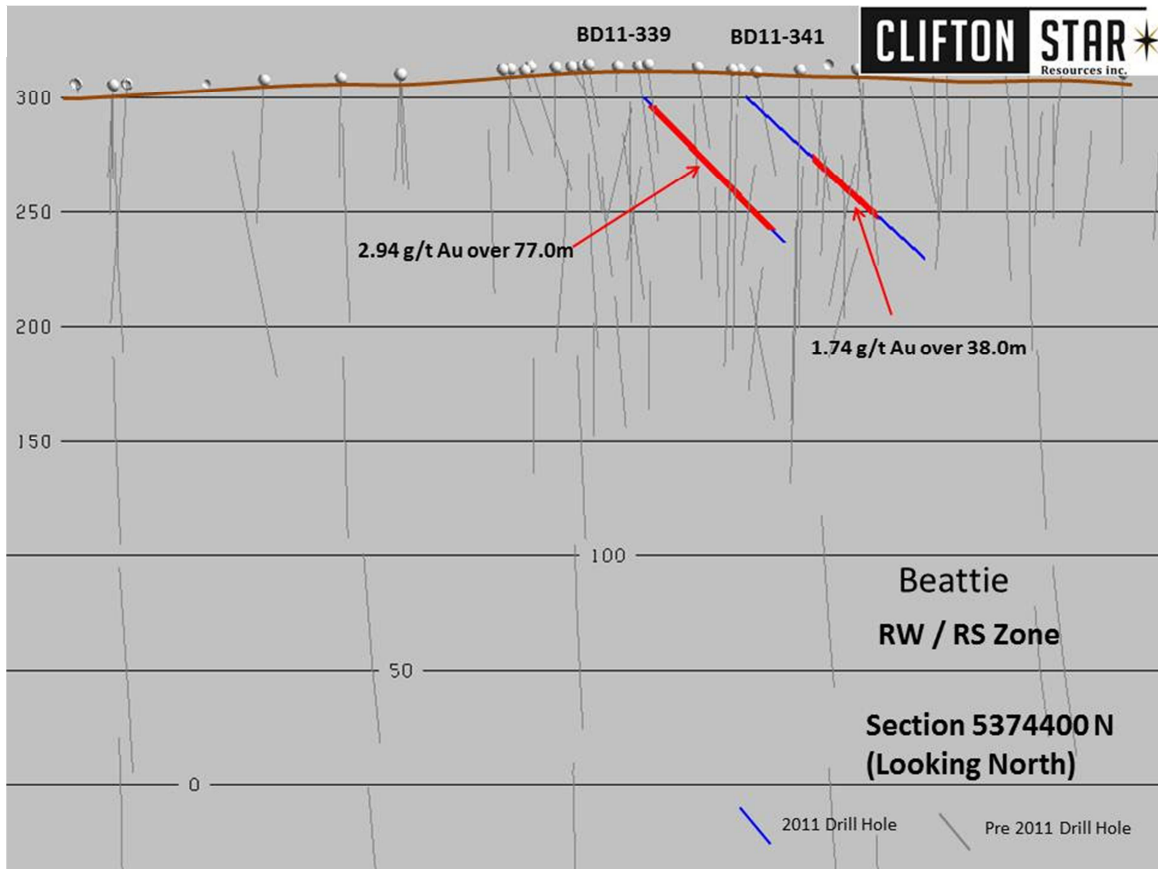

SCHEDULE 1

FIGURE 1

LOCATION OF THE MINERALIZATION ON THE DUPARQUET PROJECT

FIGURE 2

DRILL HOLES LOCATION IN RED

FIGURE 3

DRILL HOLES LOCATION IN RED

FIGURE 4

DRILL HOLES LOCATION IN RED

FIGURE 5

DRILL HOLES LOCATION IN RED

FIGURE 6

DRILL HOLES LOCATION

FIGURE 7

FIGURE 8

FIGURE 9

DRILL HOLES LOCATION