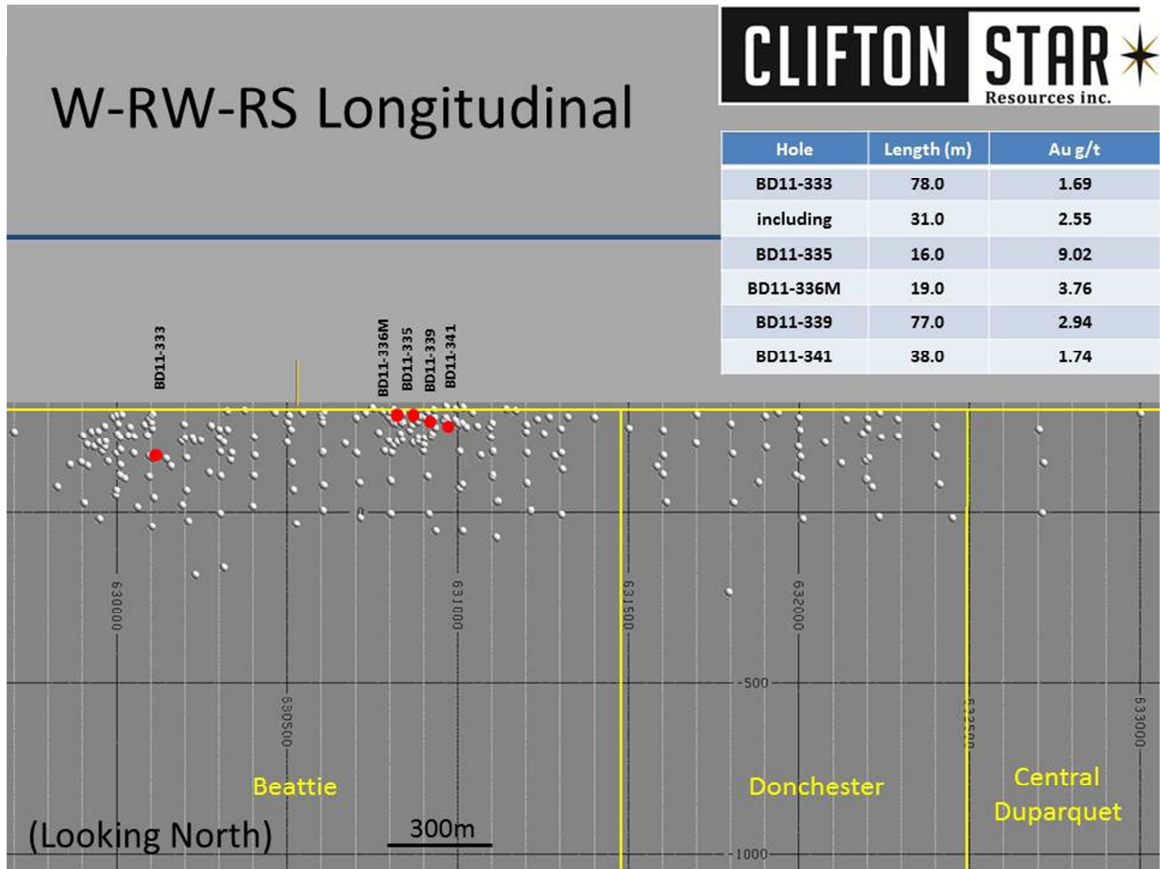

SCHEDULE 1

FIGURE 1

LOCATION OF THE MINERALIZATION ON THE DUPARQUET PROJECT

FIGURE 2

DRILL HOLES LOCATION IN RED

FIGURE 3

DRILL HOLES LOCATION IN RED

FIGURE 4

DRILL HOLES LOCATION IN RED

FIGURE 5

DRILL HOLES LOCATION IN RED

FIGURE 6

DRILL HOLES LOCATION

FIGURE 7

FIGURE 8

FIGURE 9

DRILL HOLES LOCATION