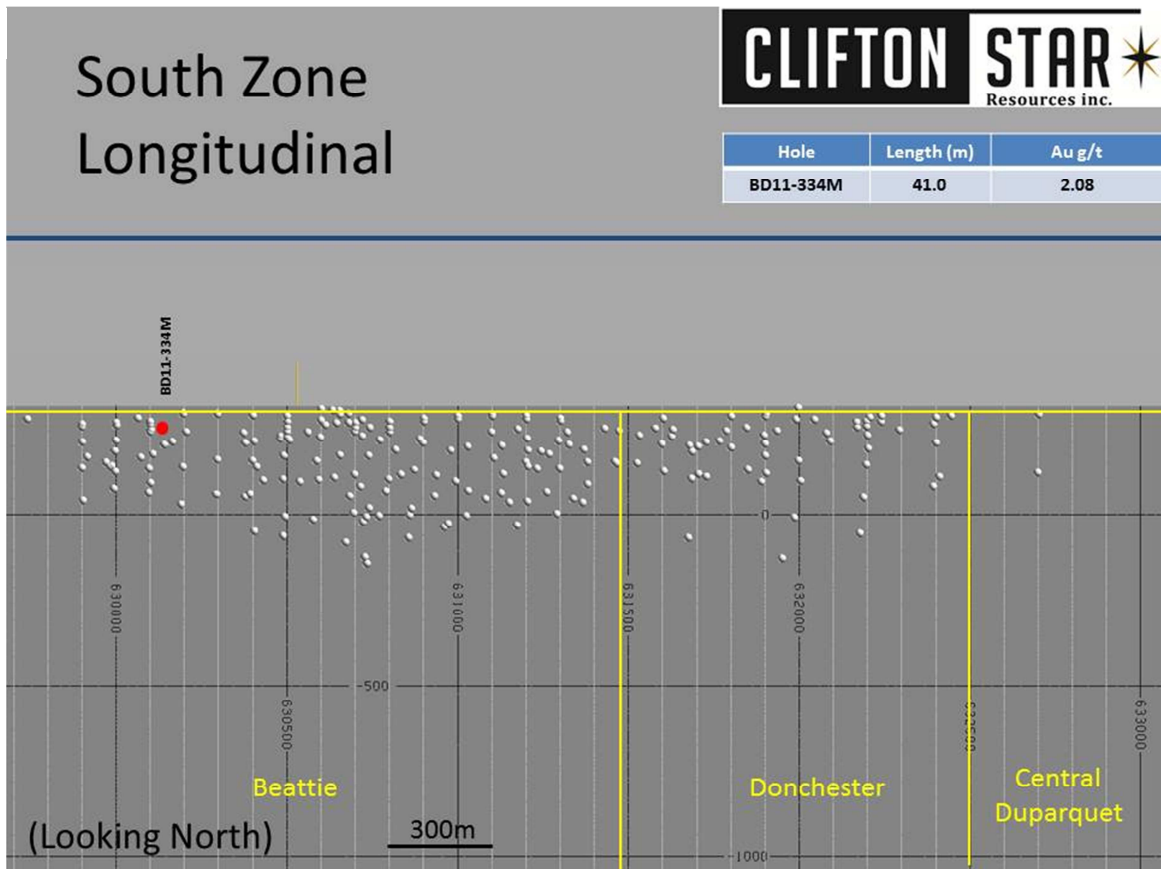

SCHEDULE 1

FIGURE 1

LOCATION OF THE MINERALIZATION ON THE DUPARQUET PROJECT

FIGURE 2

DRILL HOLES LOCATION IN RED

FIGURE 3

DRILL HOLES LOCATION IN RED

FIGURE 4

DRILL HOLES LOCATION IN RED

FIGURE 5

DRILL HOLES LOCATION IN RED

FIGURE 6

DRILL HOLES LOCATION

FIGURE 7

FIGURE 8

FIGURE 9

DRILL HOLES LOCATION