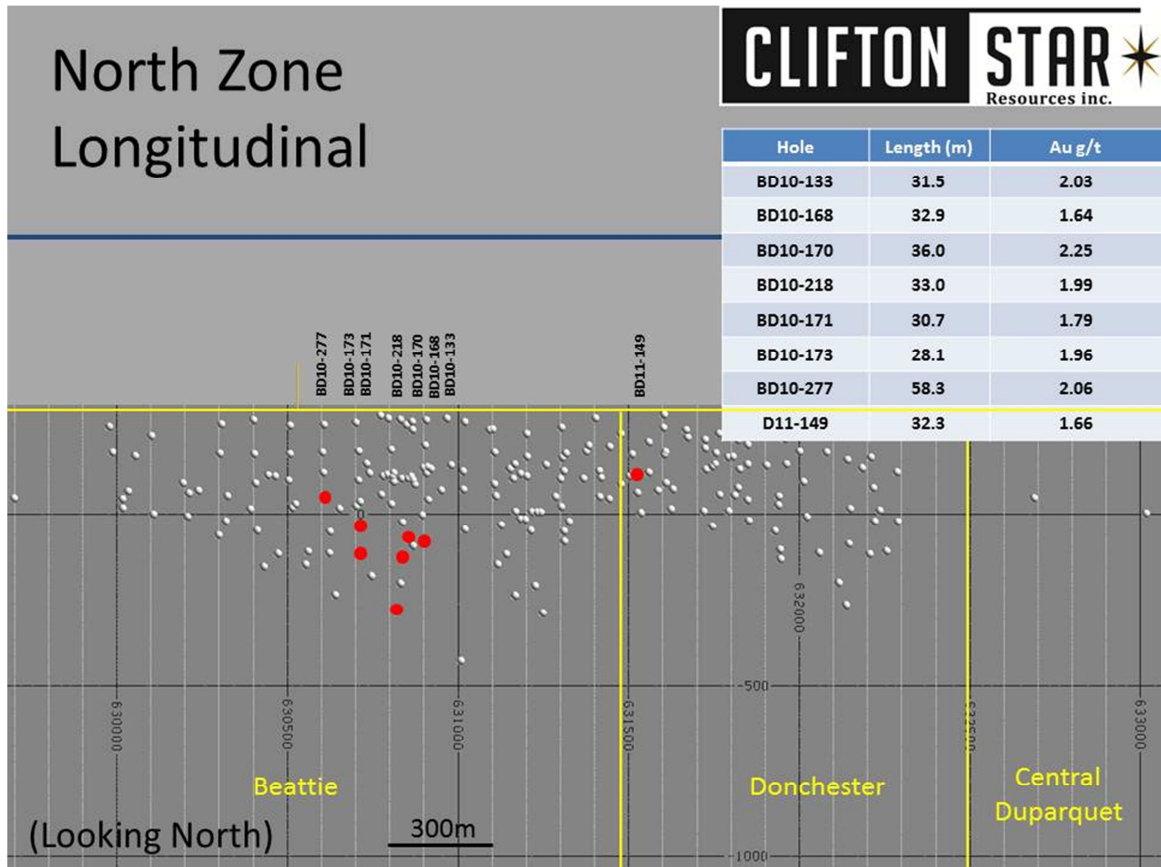

SCHEDULE 1

FIGURE 1

LOCATION OF THE MINERALIZATION ON THE DUPARQUET PROJECT

FIGURE 2

DRILL HOLES LOCATION IN RED

FIGURE 3

DRILL HOLES LOCATION IN RED

FIGURE 4

DRILL HOLES LOCATION IN RED

FIGURE 5

DRILL HOLES LOCATION IN RED

FIGURE 6

DRILL HOLES LOCATION

FIGURE 7

FIGURE 8

FIGURE 9

DRILL HOLES LOCATION