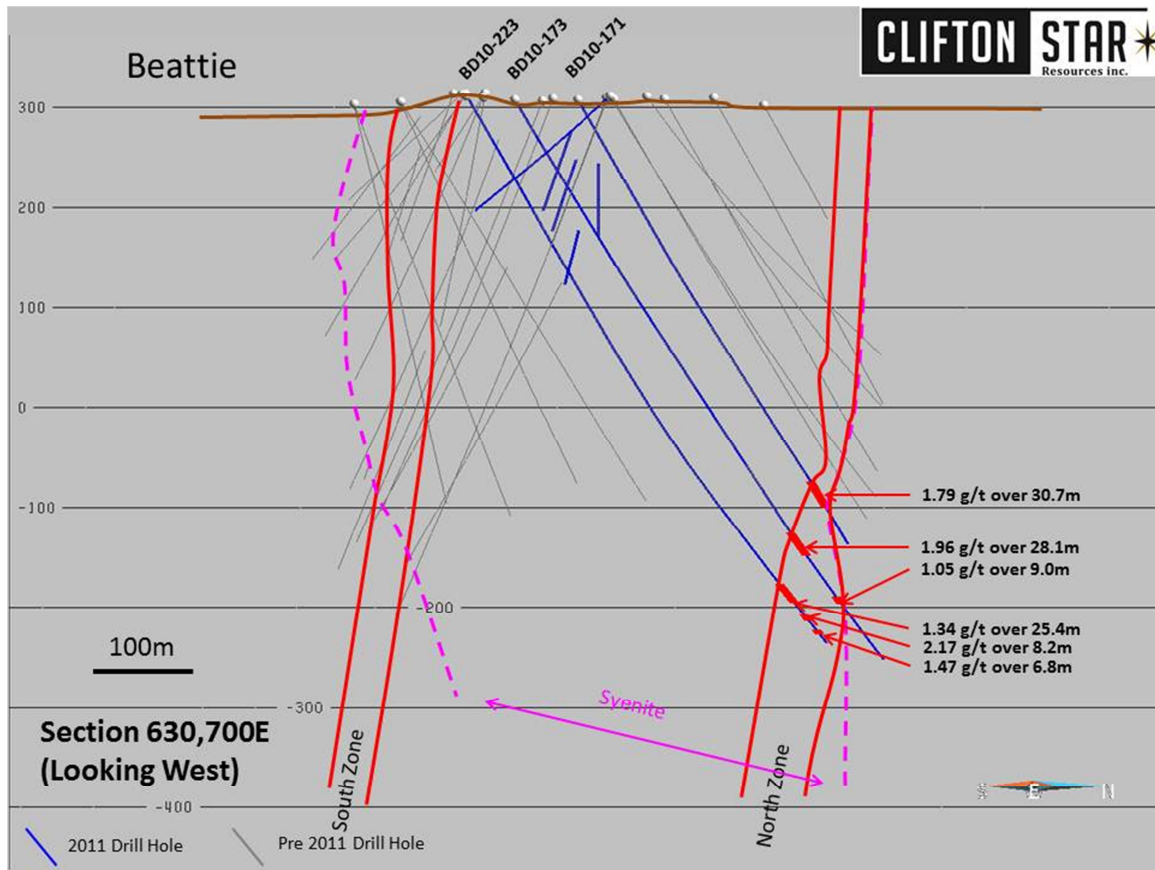

SCHEDULE 1

FIGURE 1

LOCATION OF THE MINERALIZATION ON THE DUPARQUET PROJECT

FIGURE 2

DRILL HOLES LOCATION IN RED

FIGURE 3

DRILL HOLES LOCATION IN RED

FIGURE 4

DRILL HOLES LOCATION IN RED

FIGURE 5

DRILL HOLES LOCATION IN RED

FIGURE 6

DRILL HOLES LOCATION

FIGURE 7

FIGURE 8

FIGURE 9

DRILL HOLES LOCATION