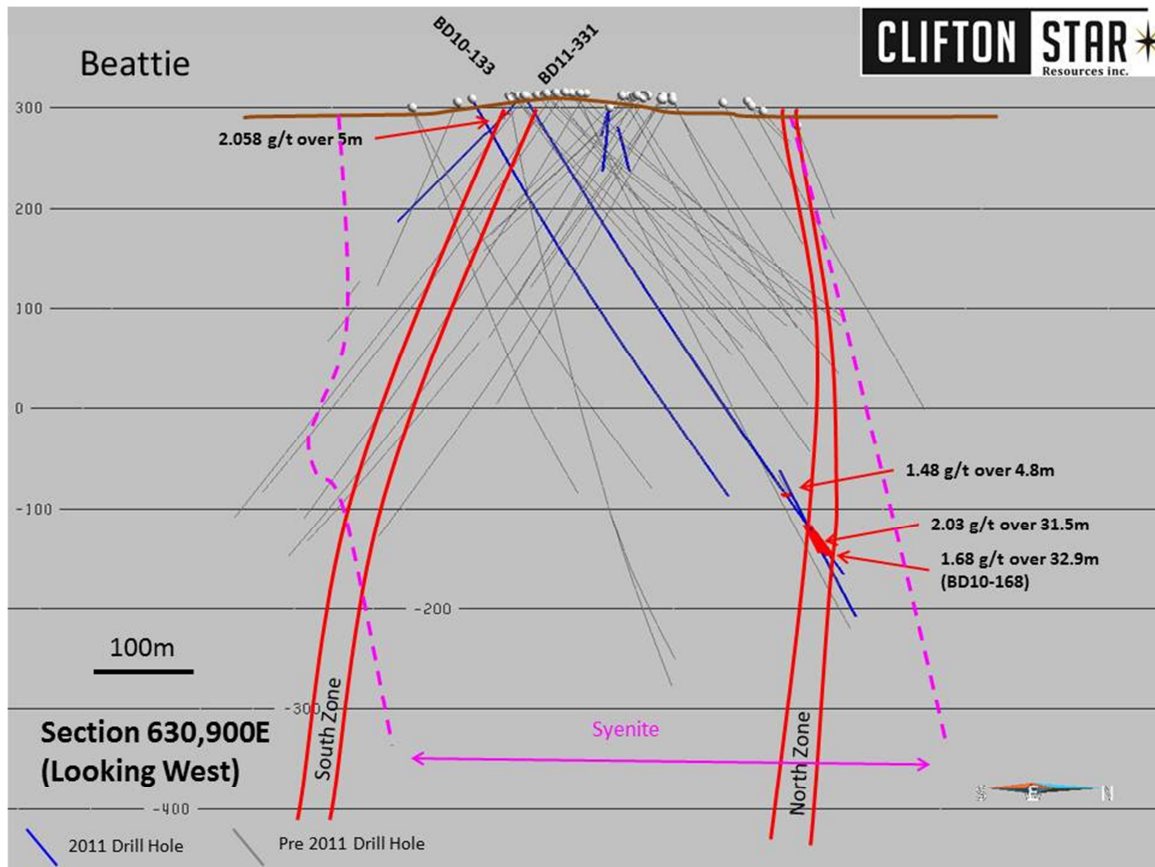

SCHEDULE 1

FIGURE 1

LOCATION OF THE MINERALIZATION ON THE DUPARQUET PROJECT

FIGURE 2

DRILL HOLES LOCATION IN RED

FIGURE 3

DRILL HOLES LOCATION IN RED

FIGURE 4

DRILL HOLES LOCATION IN RED

FIGURE 5

DRILL HOLES LOCATION IN RED

FIGURE 6

DRILL HOLES LOCATION

FIGURE 7

FIGURE 8

FIGURE 9

DRILL HOLES LOCATION