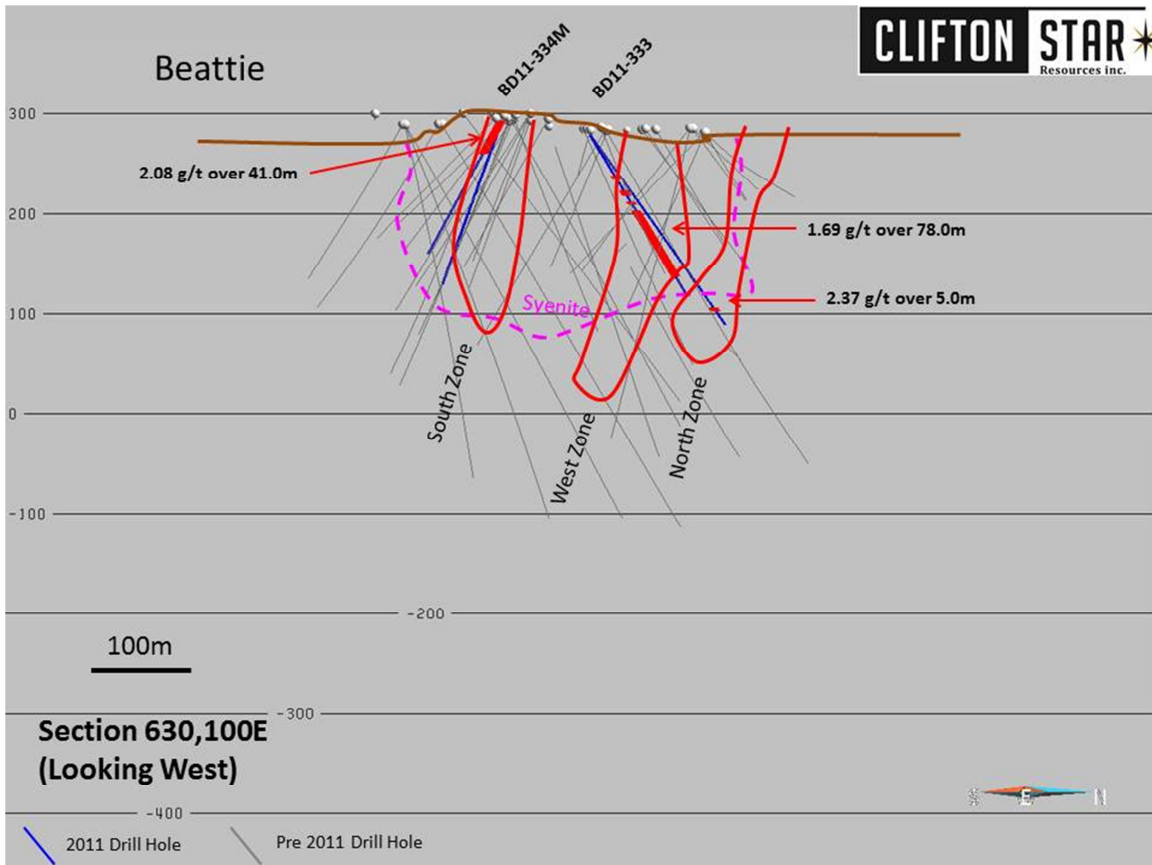

SCHEDULE 1

FIGURE 1

LOCATION OF THE MINERALIZATION ON THE DUPARQUET PROJECT

FIGURE 2

DRILL HOLES LOCATION IN RED

FIGURE 3

DRILL HOLES LOCATION IN RED

FIGURE 4

DRILL HOLES LOCATION IN RED

FIGURE 5

DRILL HOLES LOCATION IN RED

FIGURE 6

DRILL HOLES LOCATION

FIGURE 7

FIGURE 8

FIGURE 9

DRILL HOLES LOCATION