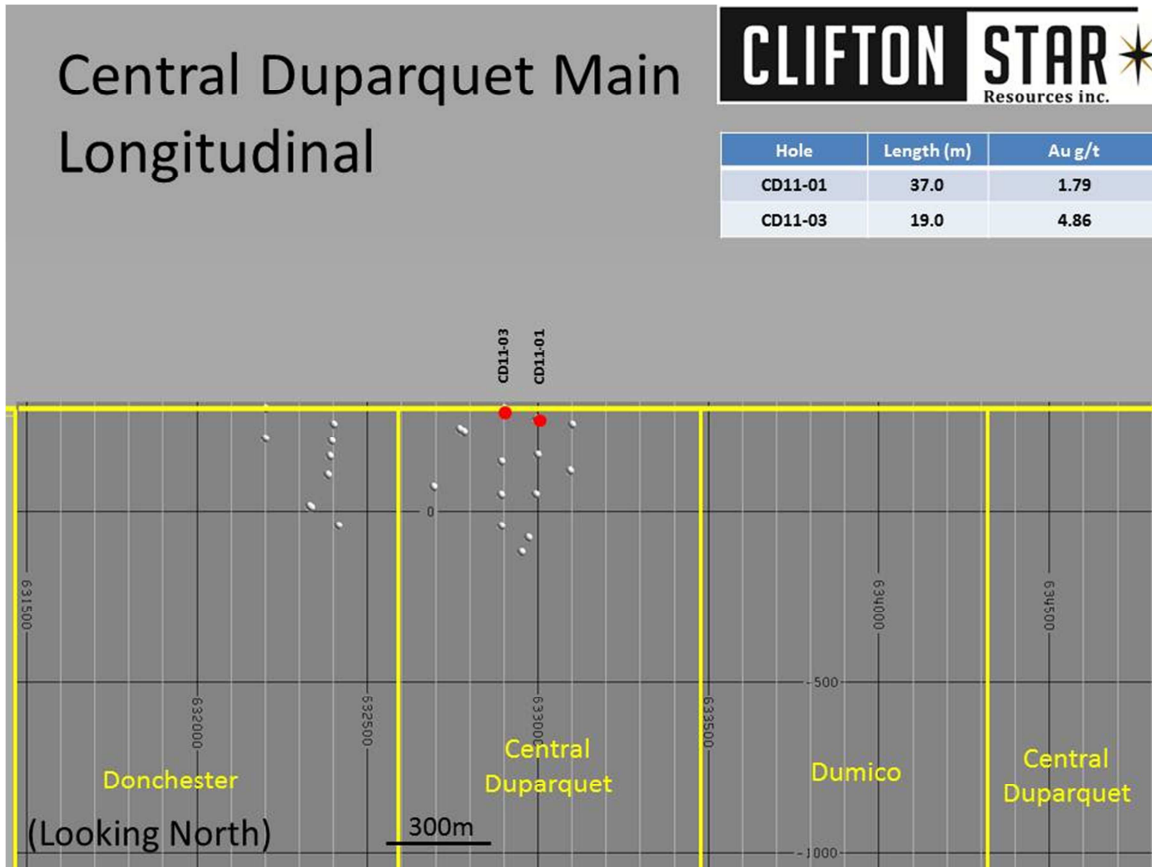

SCHEDULE 1

FIGURE 1

LOCATION OF THE MINERALIZATION ON THE DUPARQUET PROJECT

FIGURE 2

DRILL HOLES LOCATION IN RED

FIGURE 3

DRILL HOLES LOCATION IN RED

FIGURE 4

DRILL HOLES LOCATION IN RED

FIGURE 5

DRILL HOLES LOCATION IN RED

FIGURE 6

DRILL HOLES LOCATION

FIGURE 7

FIGURE 8

FIGURE 9

DRILL HOLES LOCATION