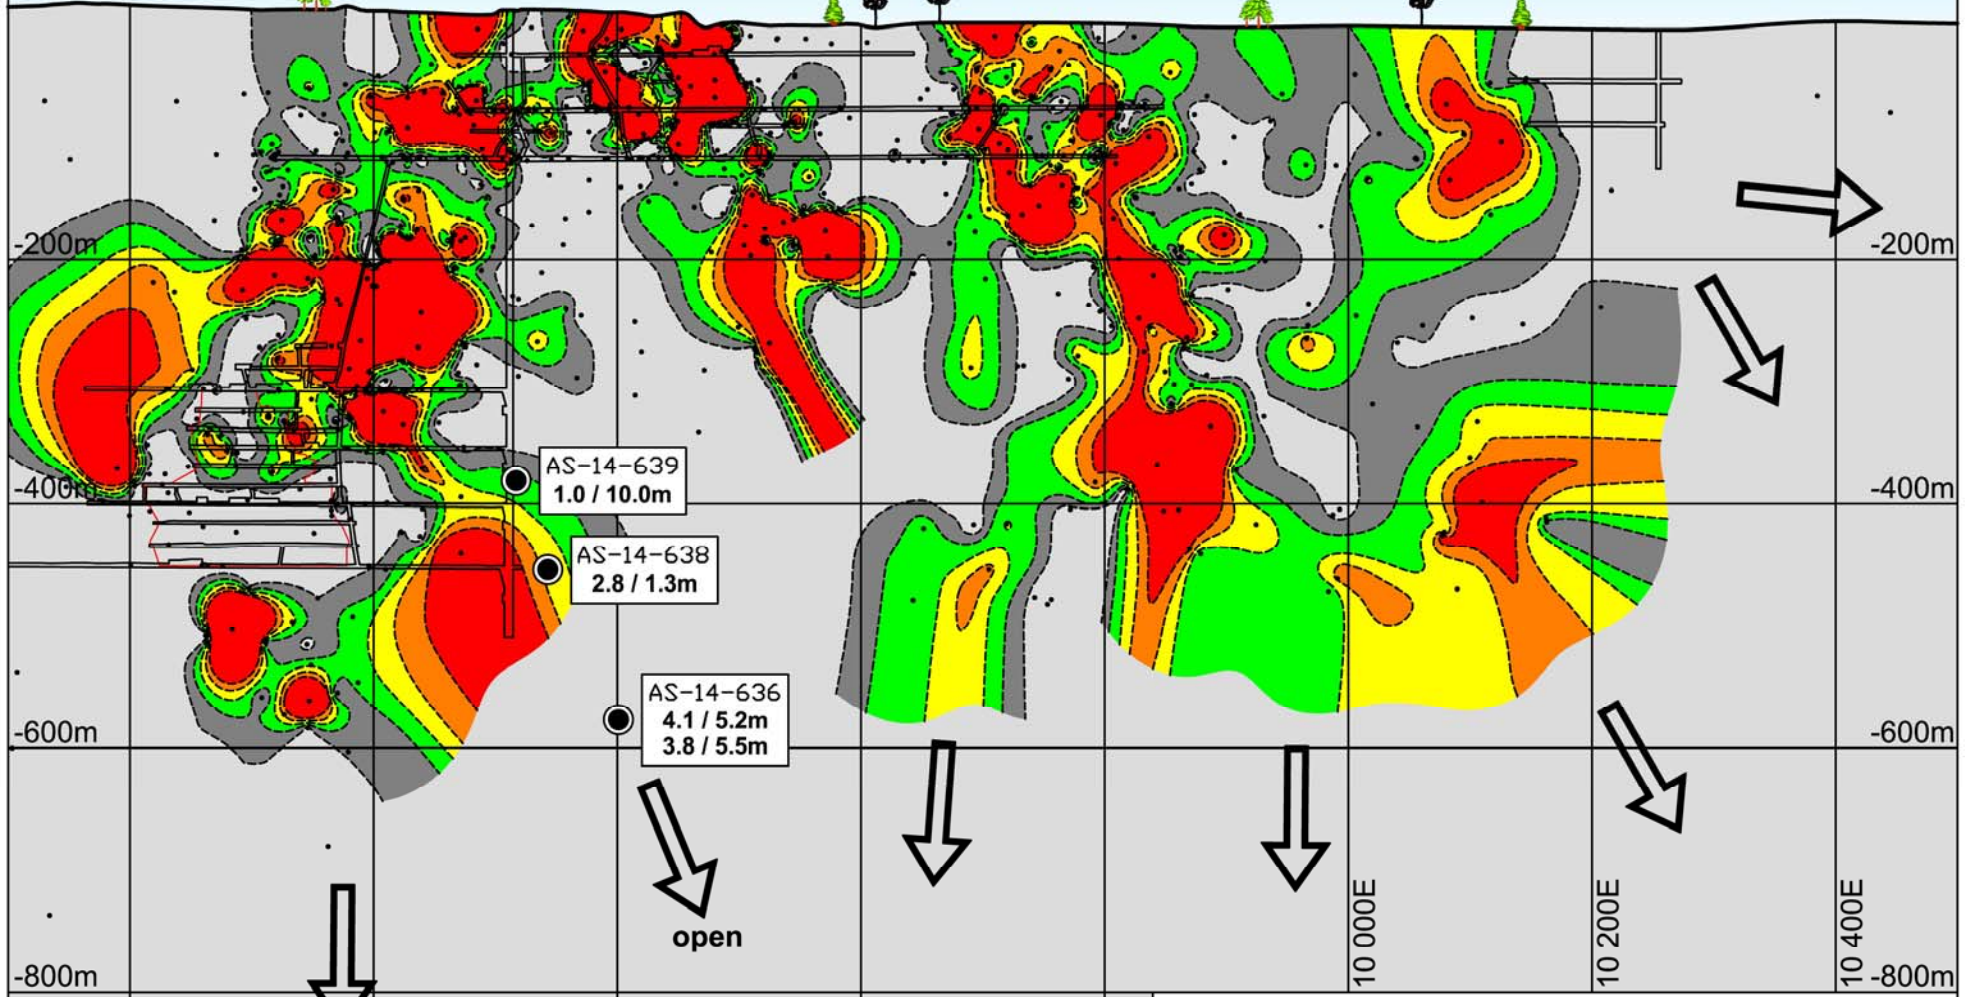

ASTORIA

West Shaft

East Shaft

Vertical longitudinal looking North
Legend

grade (g/t) X core length (m)

AUGMITTO

LAC GAMBLE