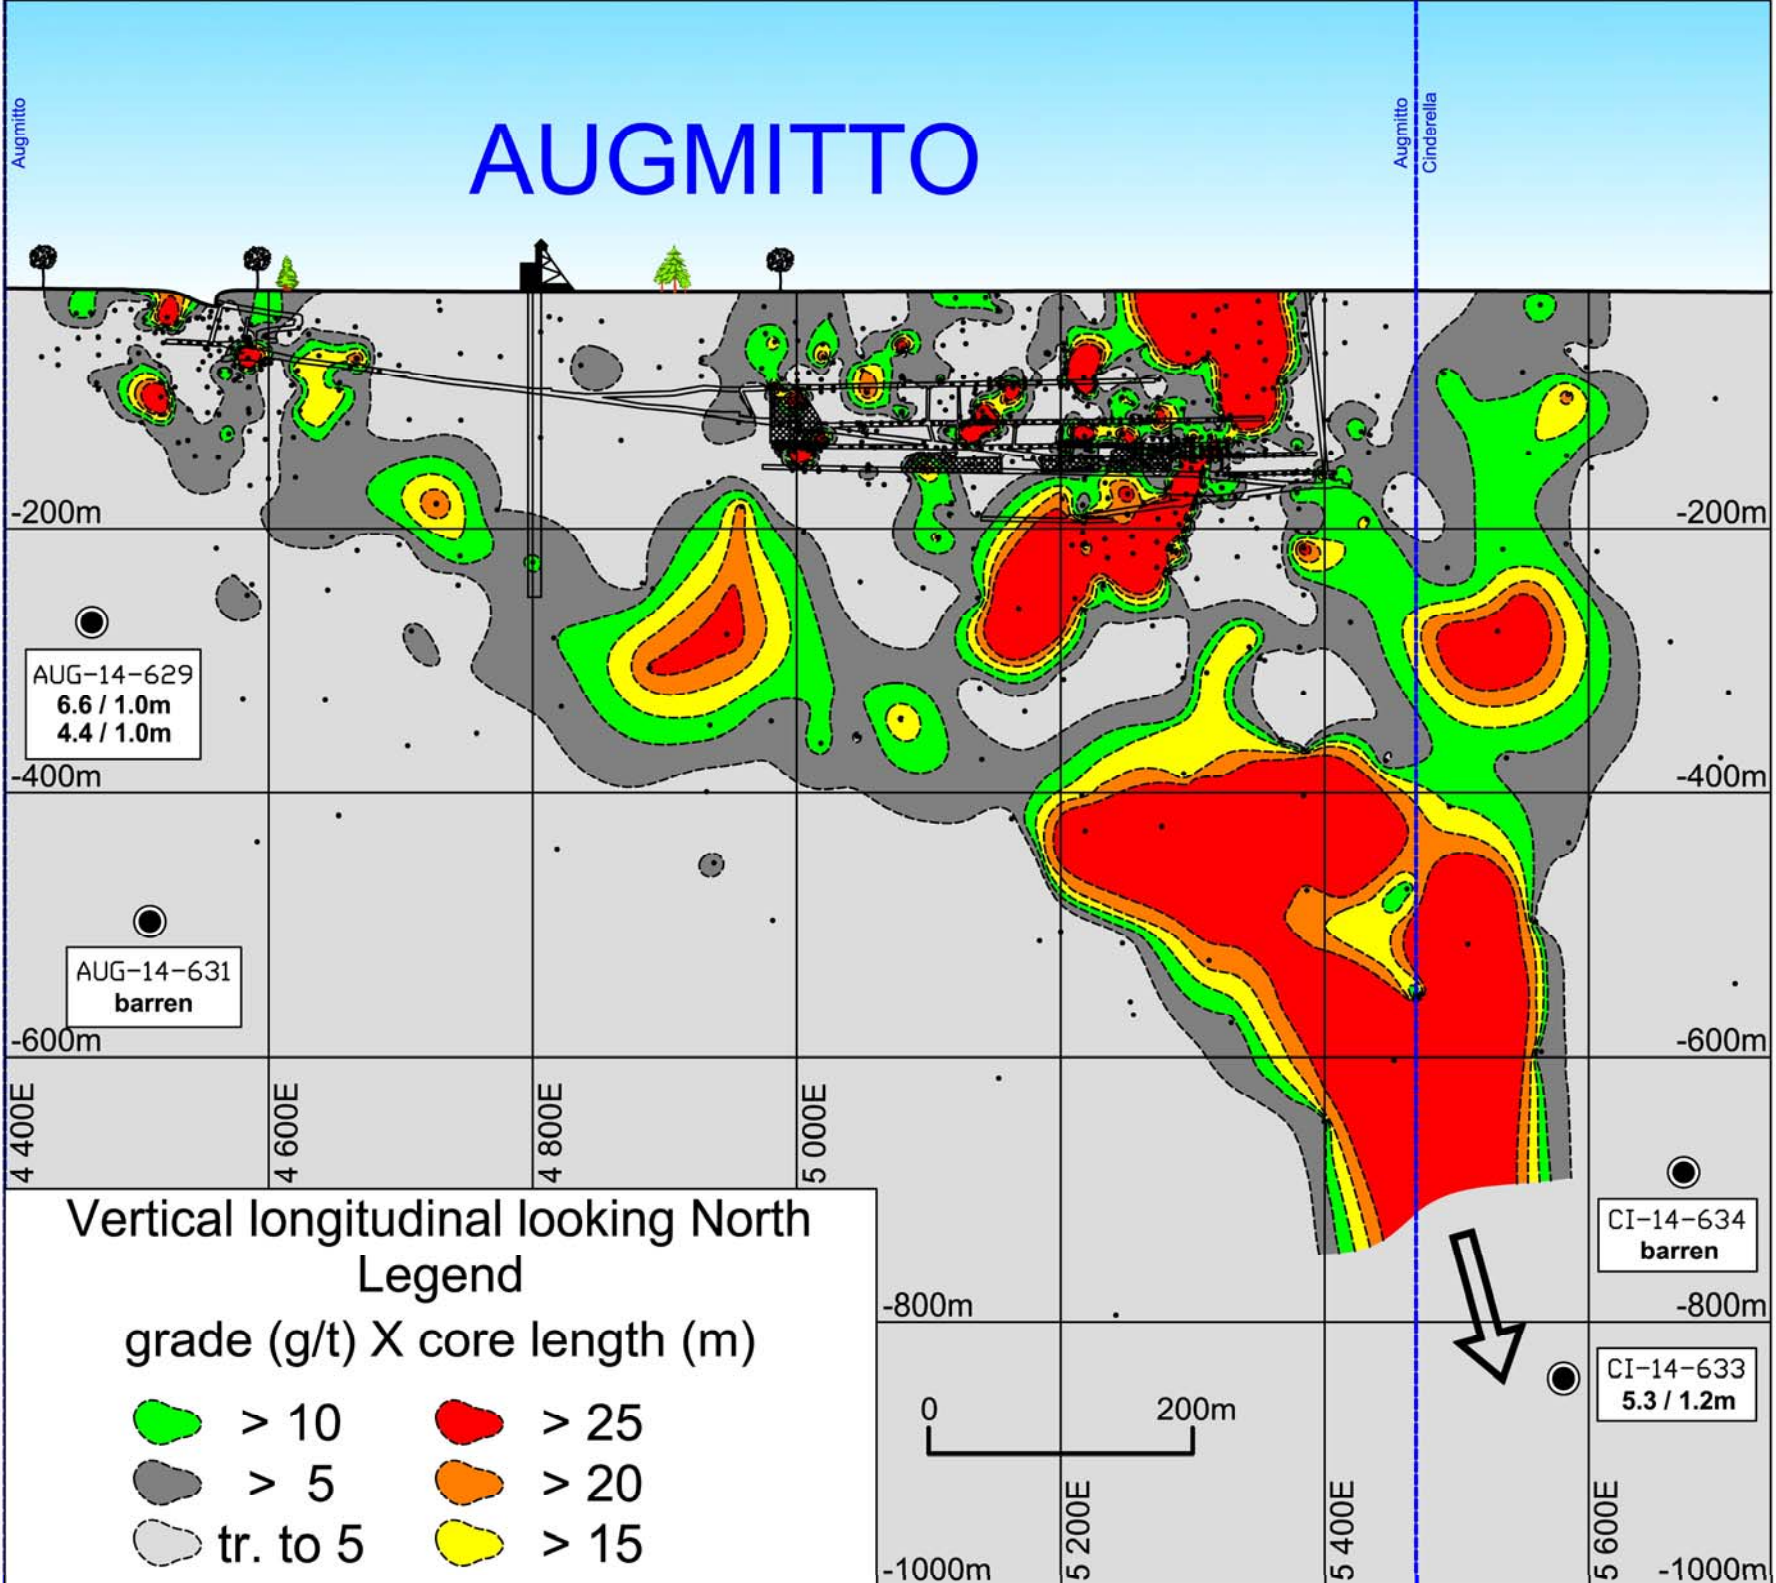

ASTORIA

West Shaft

East Shaft

Vertical longitudinal looking North
Legend

grade (g/t) X core length (m)

AUGMITTO

LAC GAMBLE