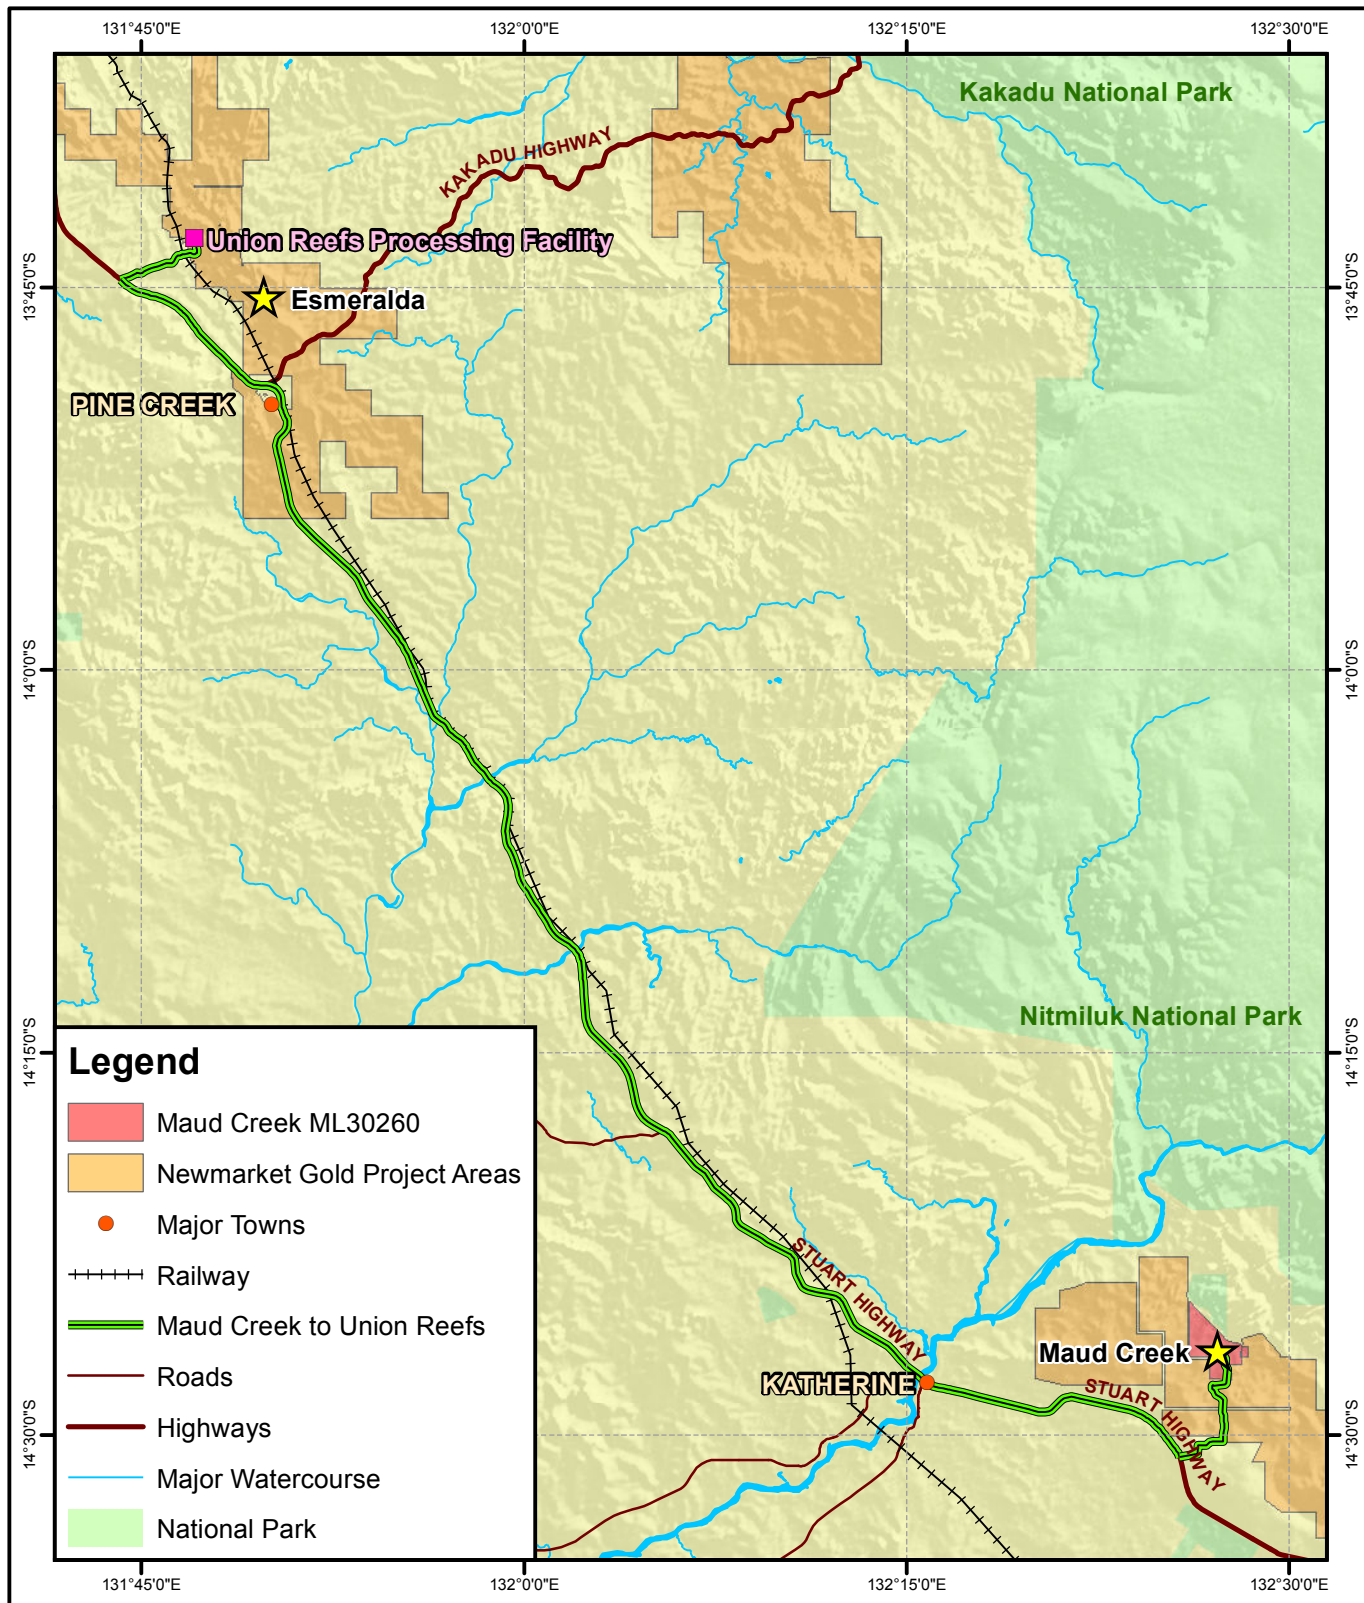

NewmarketGold

Figure 1

NT Project Areas Location Plan

Nov 2015

Newmarket Gold

Figure 2

Esmeralda Project Area Location Plan

Nov 2015

Figure 3 Esmeralda Geological Mapping and Proposed Drilling

Nov 2015

NewmarketGold

Figure 4

Maud Creek Deposit Location Plan

Nov 2015