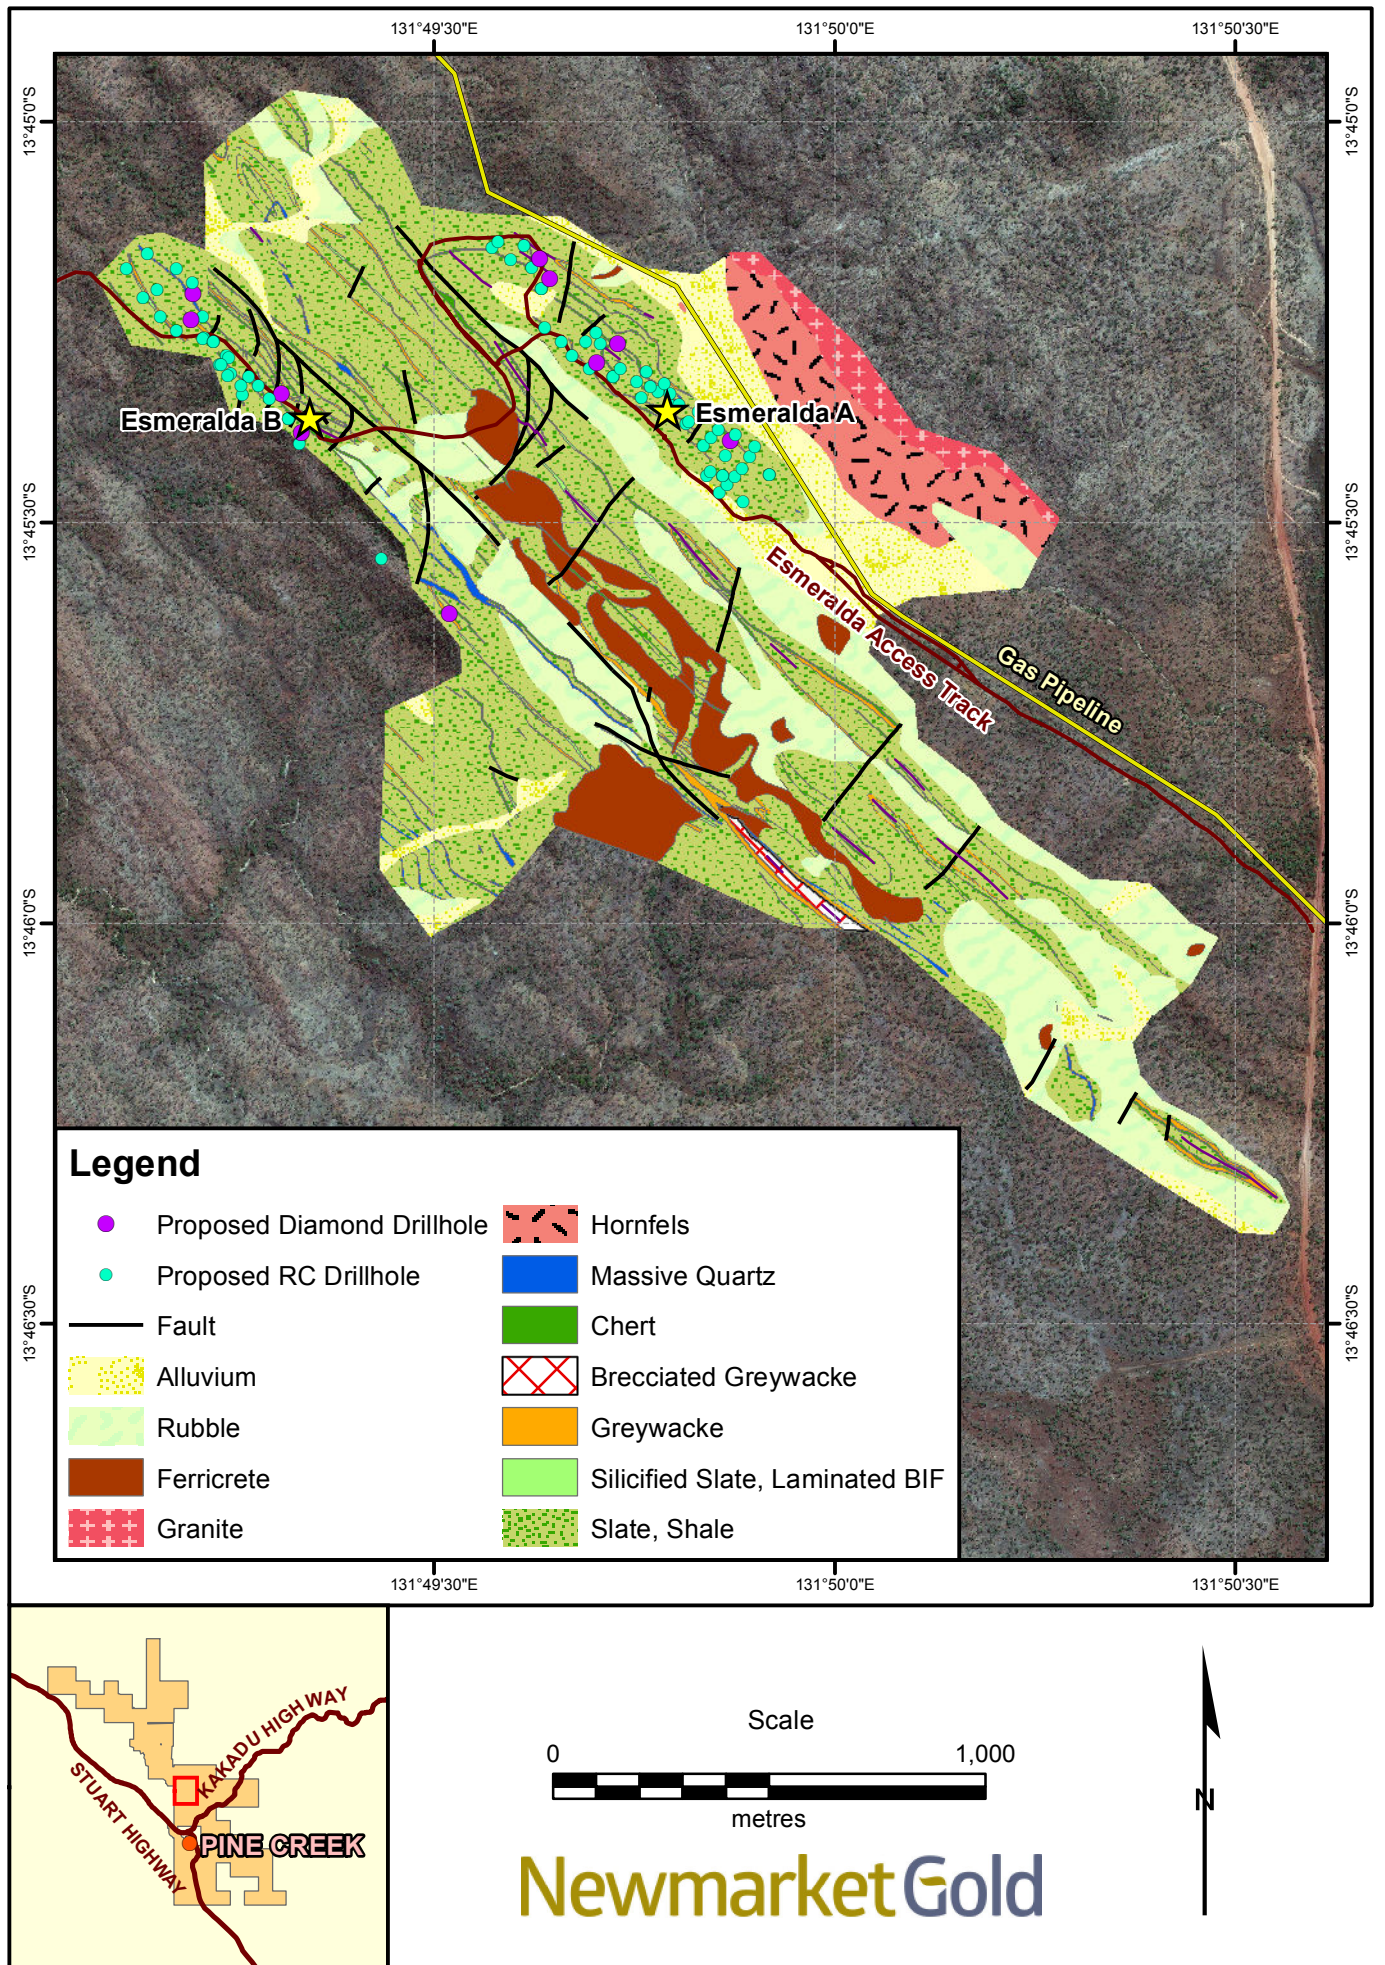

NewmarketGold

Figure 1

NT Project Areas Location Plan

Nov 2015

Newmarket Gold

Figure 2

Esmeralda Project Area Location Plan

Nov 2015

Figure 3 Esmeralda Geological Mapping and Proposed Drilling

Nov 2015

NewmarketGold

Figure 4

Maud Creek Deposit Location Plan

Nov 2015