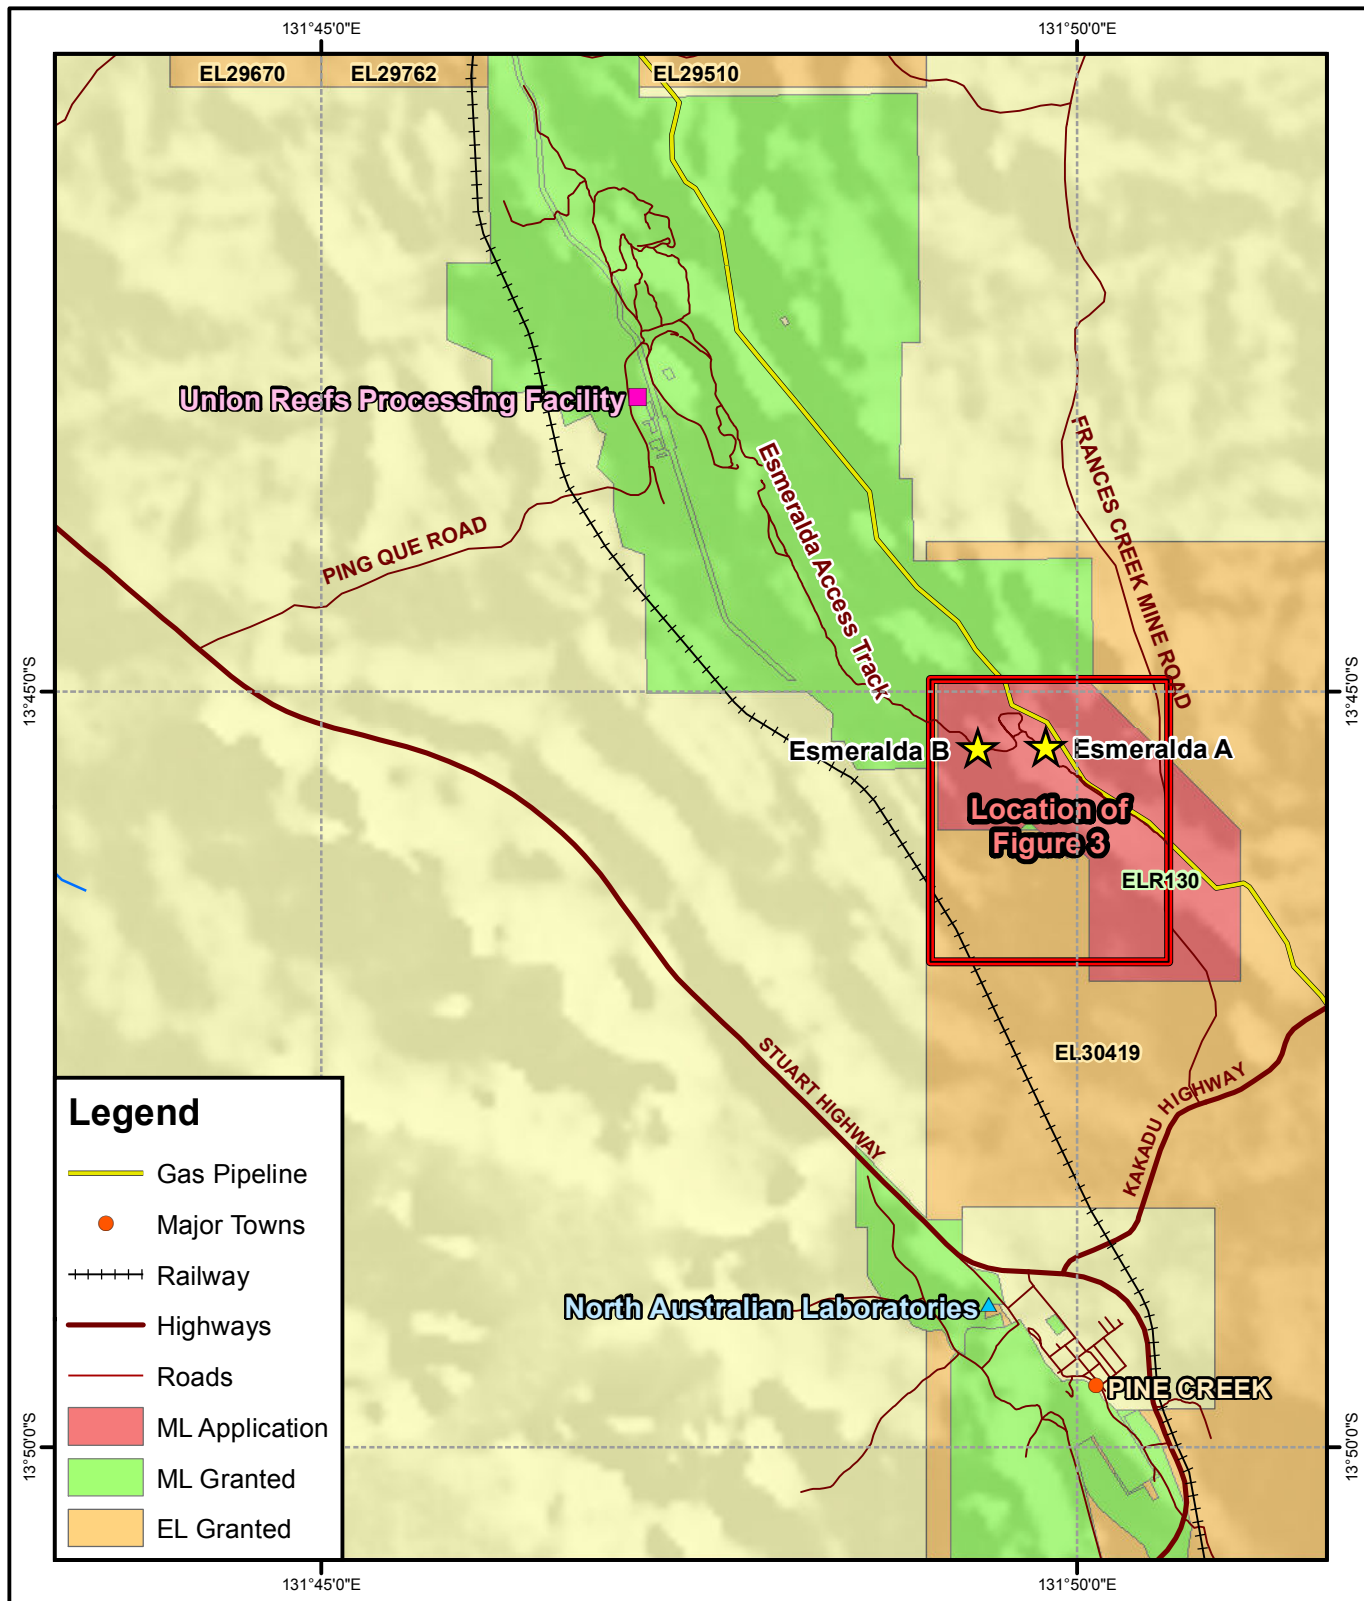

NewmarketGold

Figure 1

NT Project Areas Location Plan

Nov 2015

Newmarket Gold

Figure 2

Esmeralda Project Area Location Plan

Nov 2015

Figure 3 Esmeralda Geological Mapping and Proposed Drilling

Nov 2015

NewmarketGold

Figure 4

Maud Creek Deposit Location Plan

Nov 2015