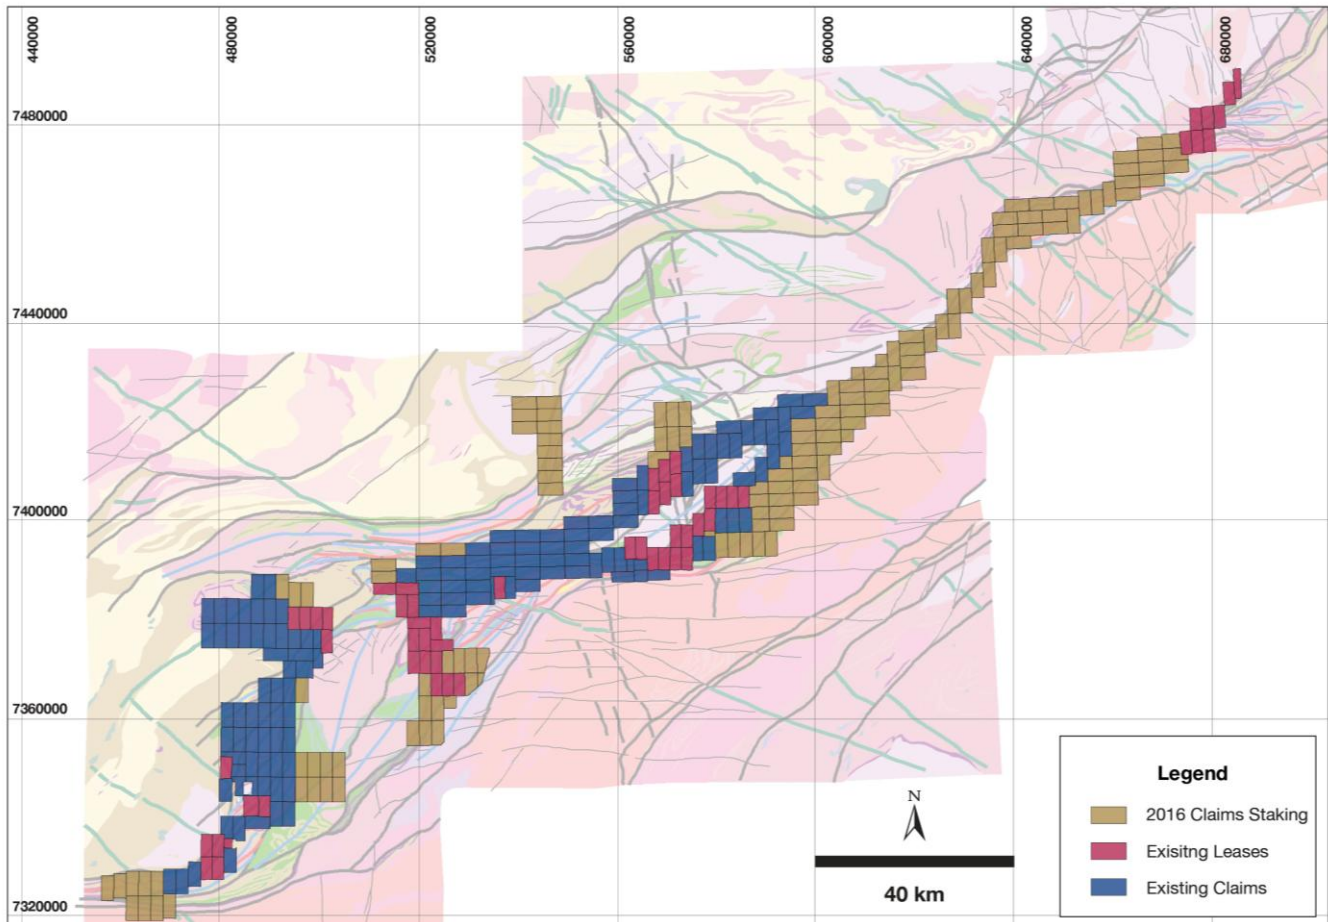

Committee Bay - 2016 Claims Staking

Figure 1: 2016 spring staking program adds an additional 161,672 hectares to create a contiguous land package of greater than 380,000 hectares across the Committee Bay greenstone belt.