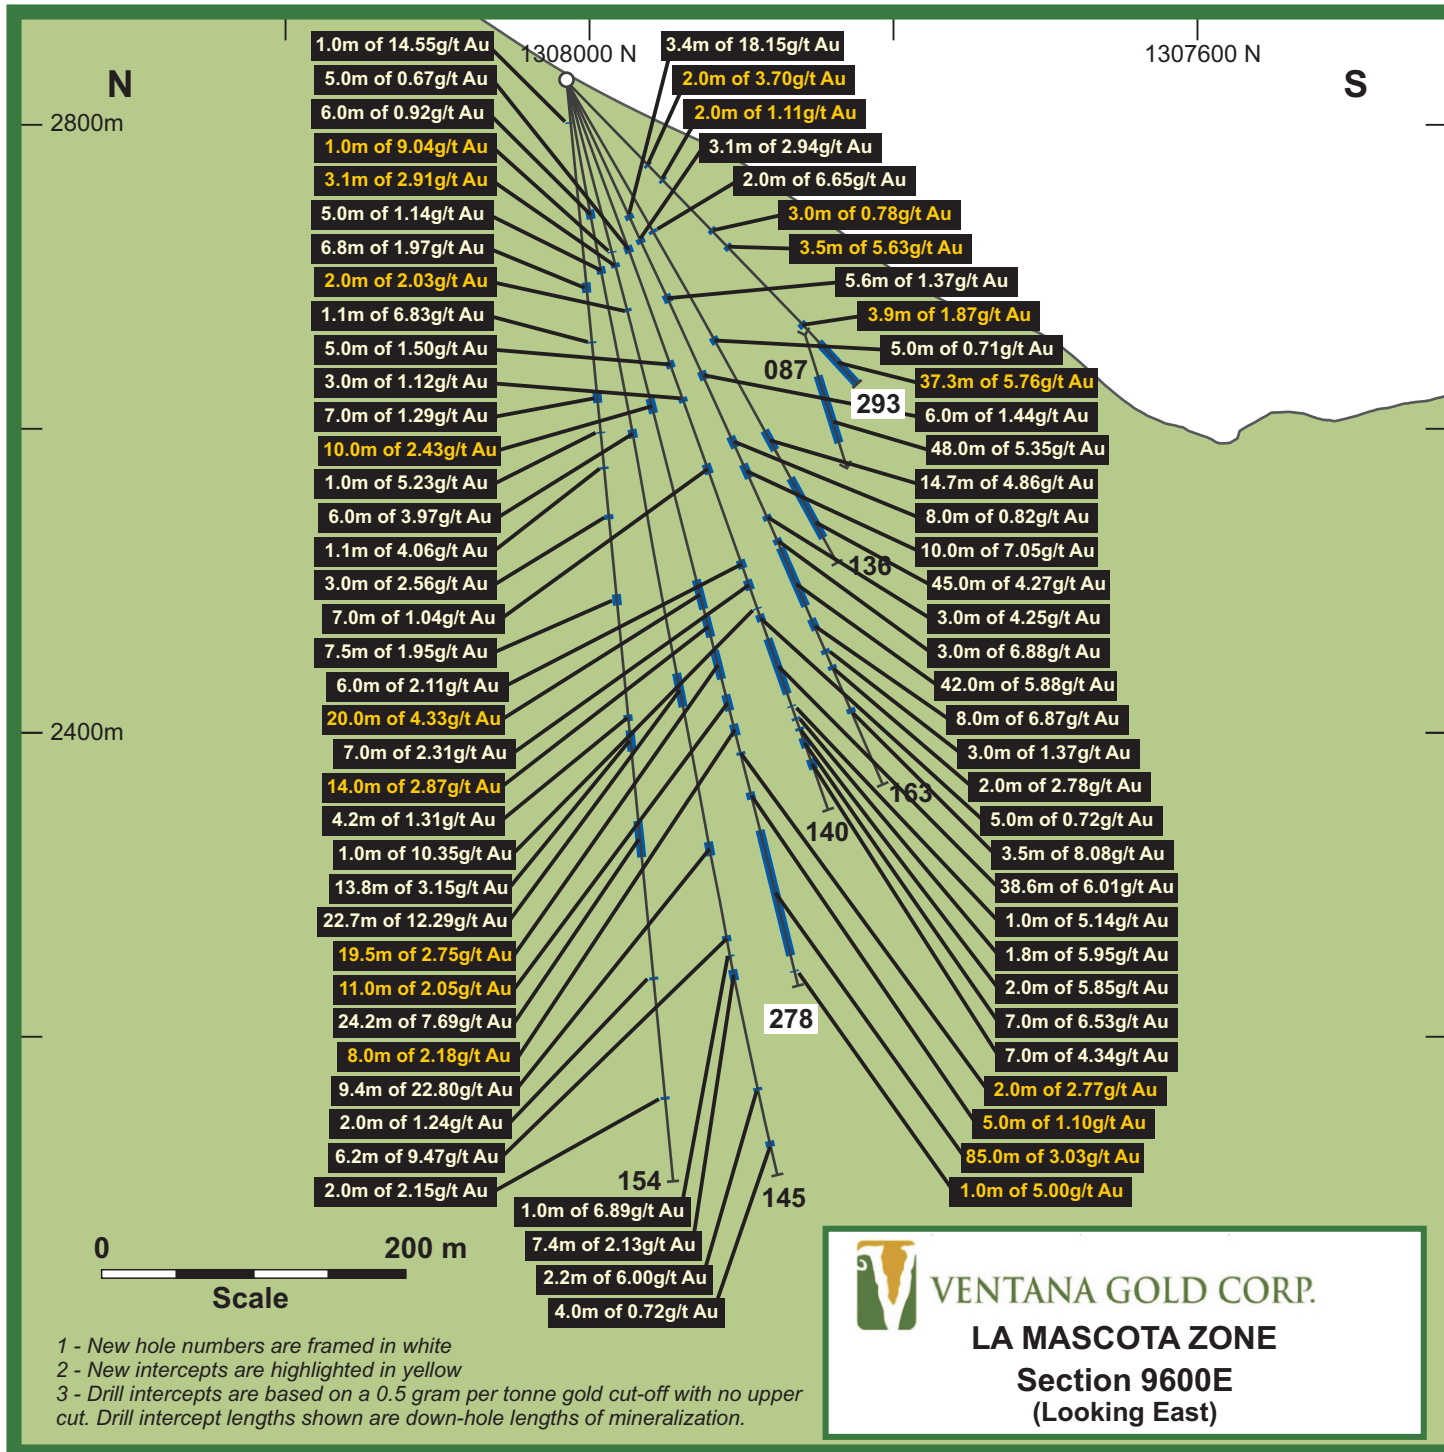

-  GOLD MINERALIZATION
-  POTENTIAL MINERALIZATION
-  PROPERTY LINE

**VENTANA GOLD CORP.**  
**LA MASCOTA ZONE**  
**Section 9600E**  
**(Looking East)**

**VENTANA GOLD CORP.**

**LA MASCOTA ZONE**

**Section 9675E**

**(Looking East)**