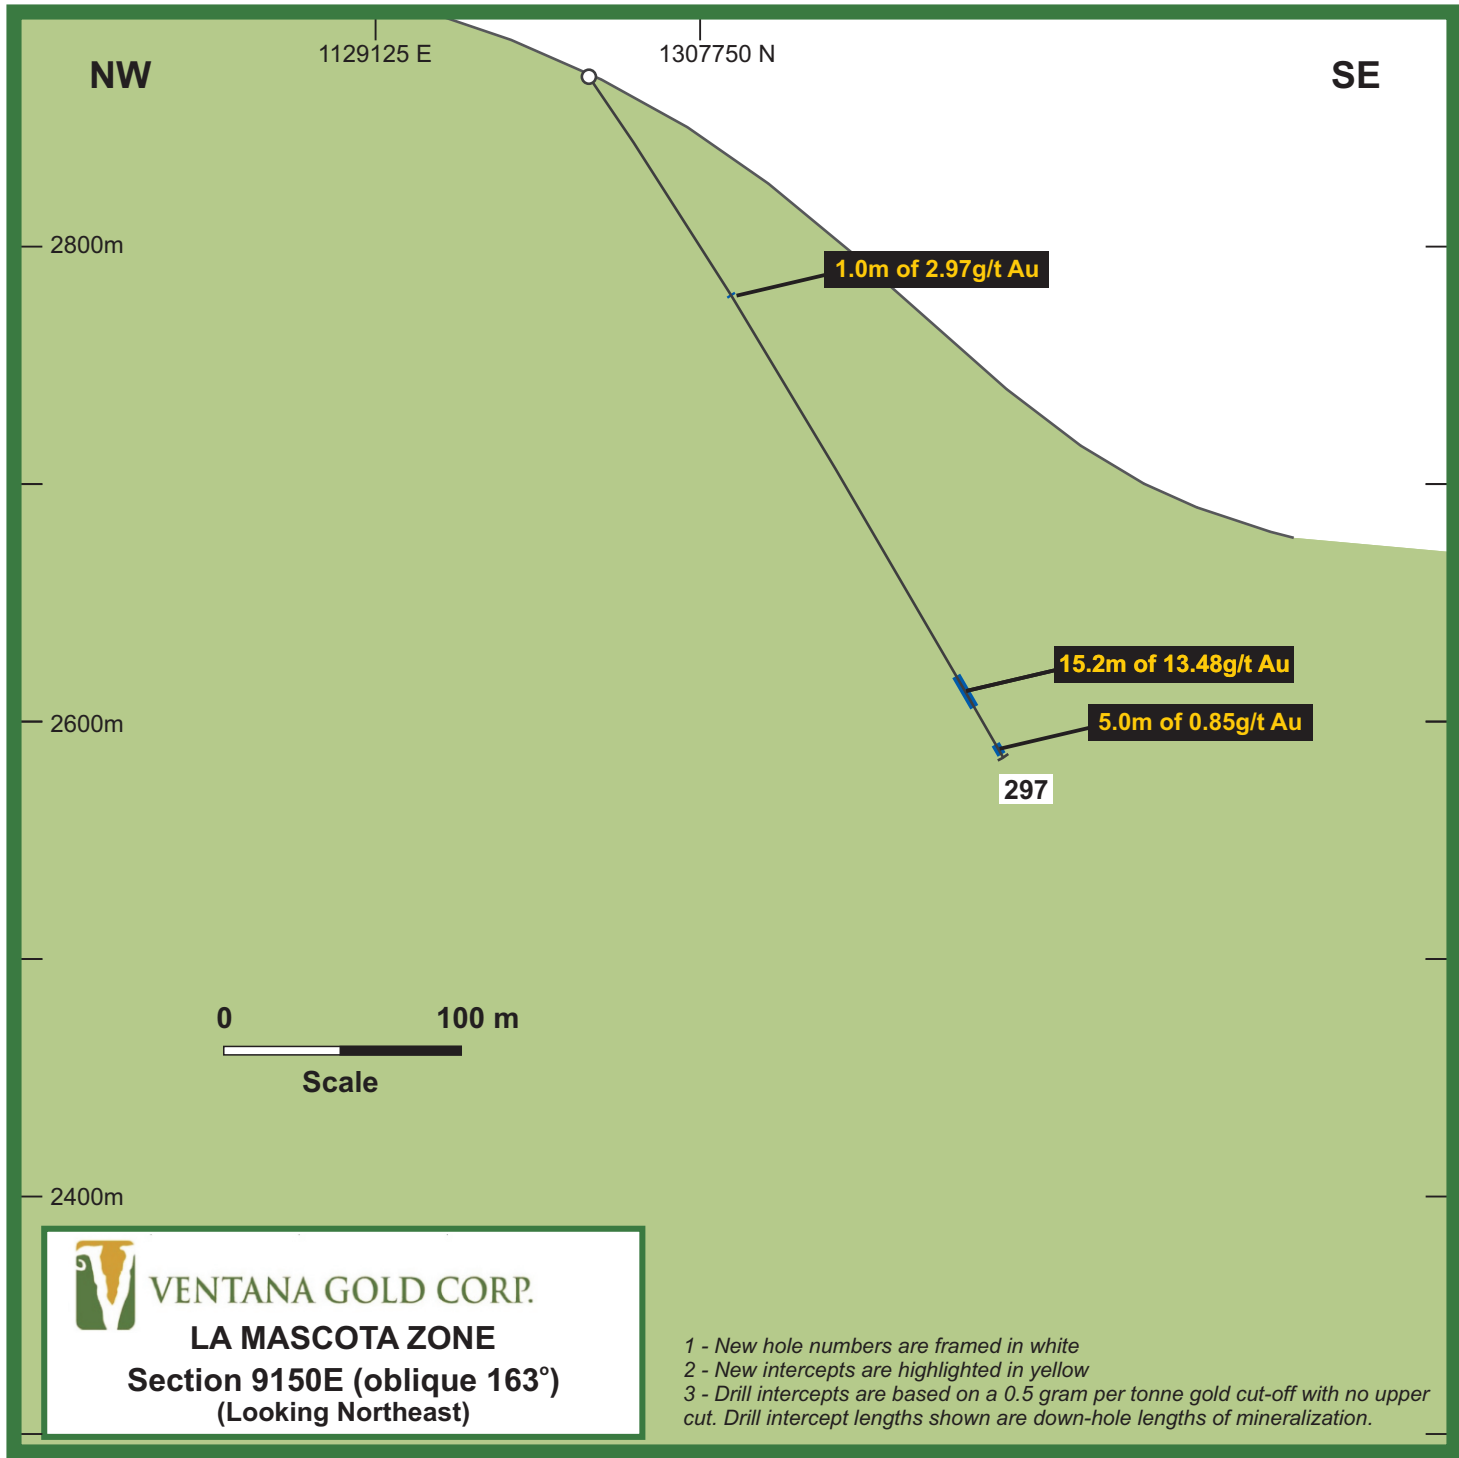

-  GOLD MINERALIZATION
-  POTENTIAL MINERALIZATION
-  PROPERTY LINE

**VENTANA GOLD CORP.**  
**LA MASCOTA ZONE**  
**Section 9600E**  
**(Looking East)**

**VENTANA GOLD CORP.**

**LA MASCOTA ZONE**

**Section 9675E**

**(Looking East)**