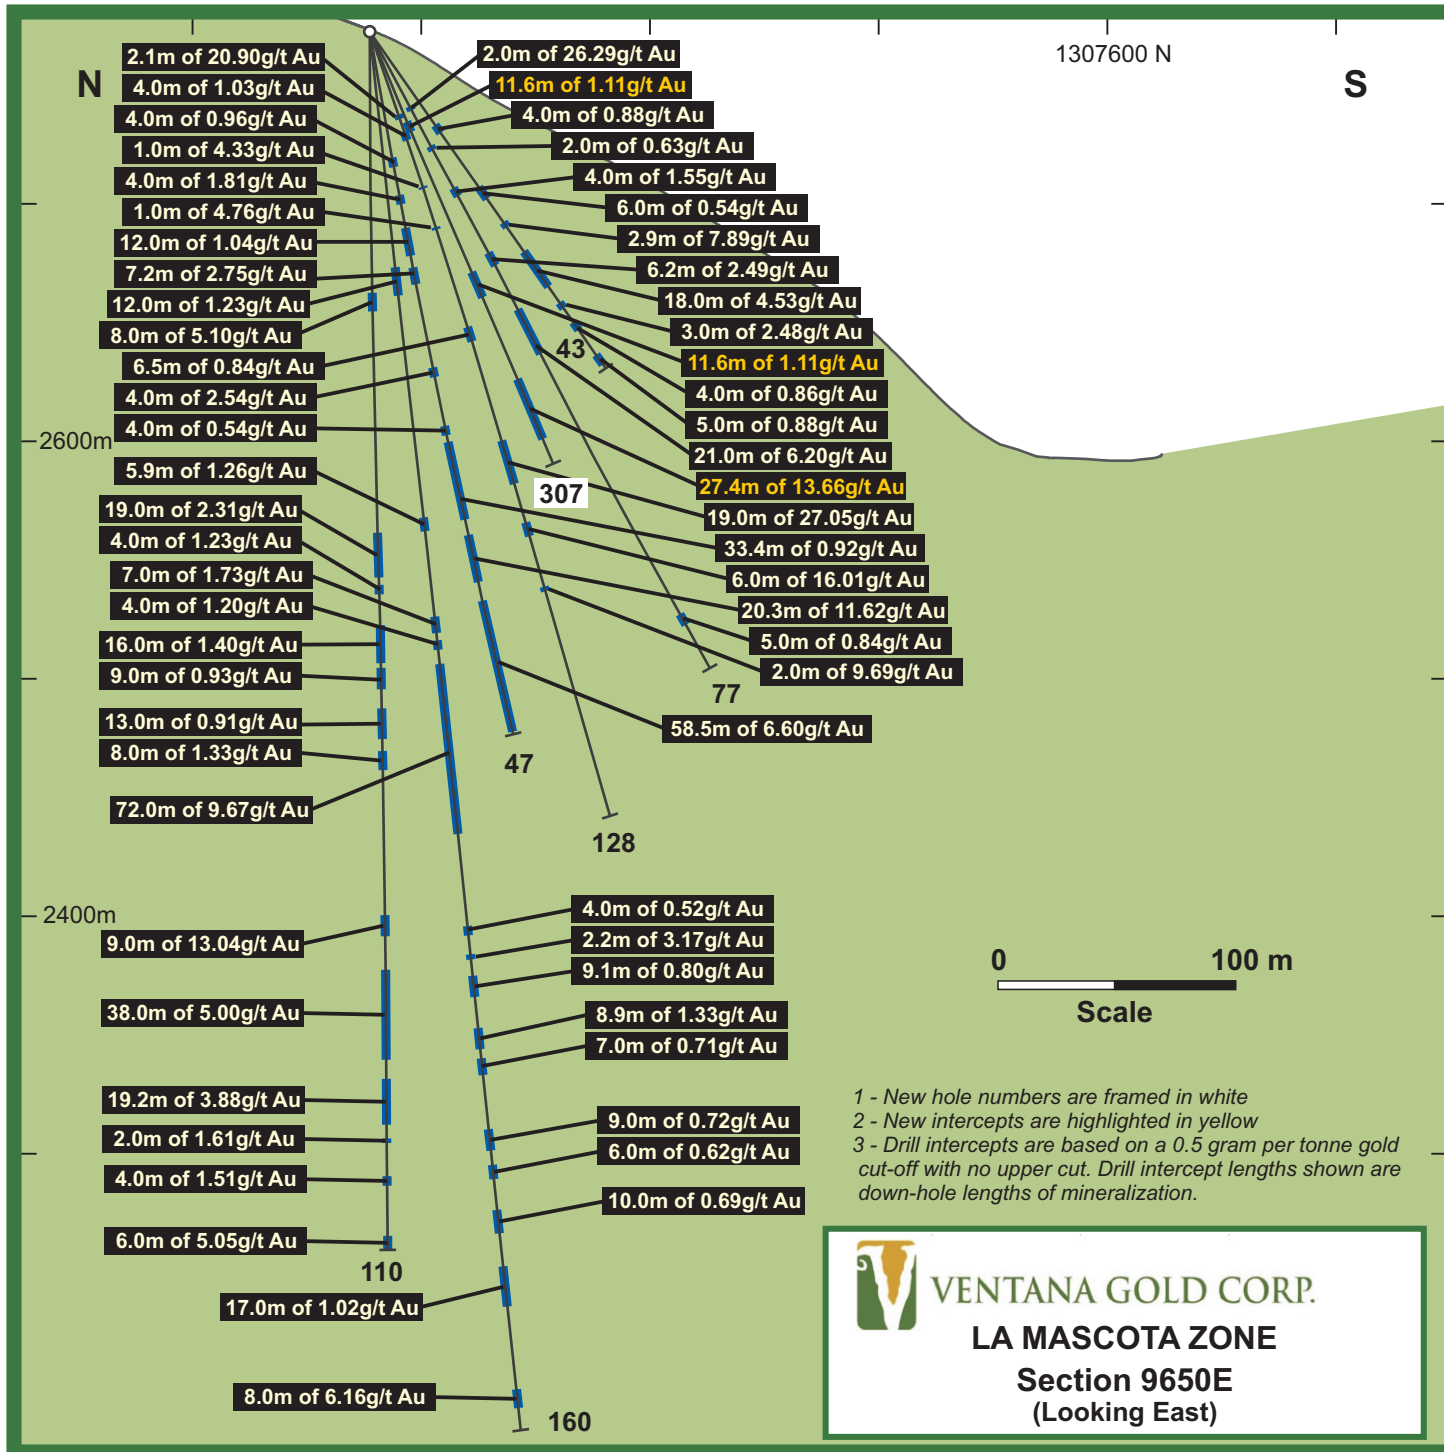

-  GOLD MINERALIZATION
-  POTENTIAL MINERALIZATION
-  PROPERTY LINE

**VENTANA GOLD CORP.**  
**LA MASCOTA ZONE**  
**Section 9600E**  
**(Looking East)**

**VENTANA GOLD CORP.**

**LA MASCOTA ZONE**

**Section 9675E**

**(Looking East)**