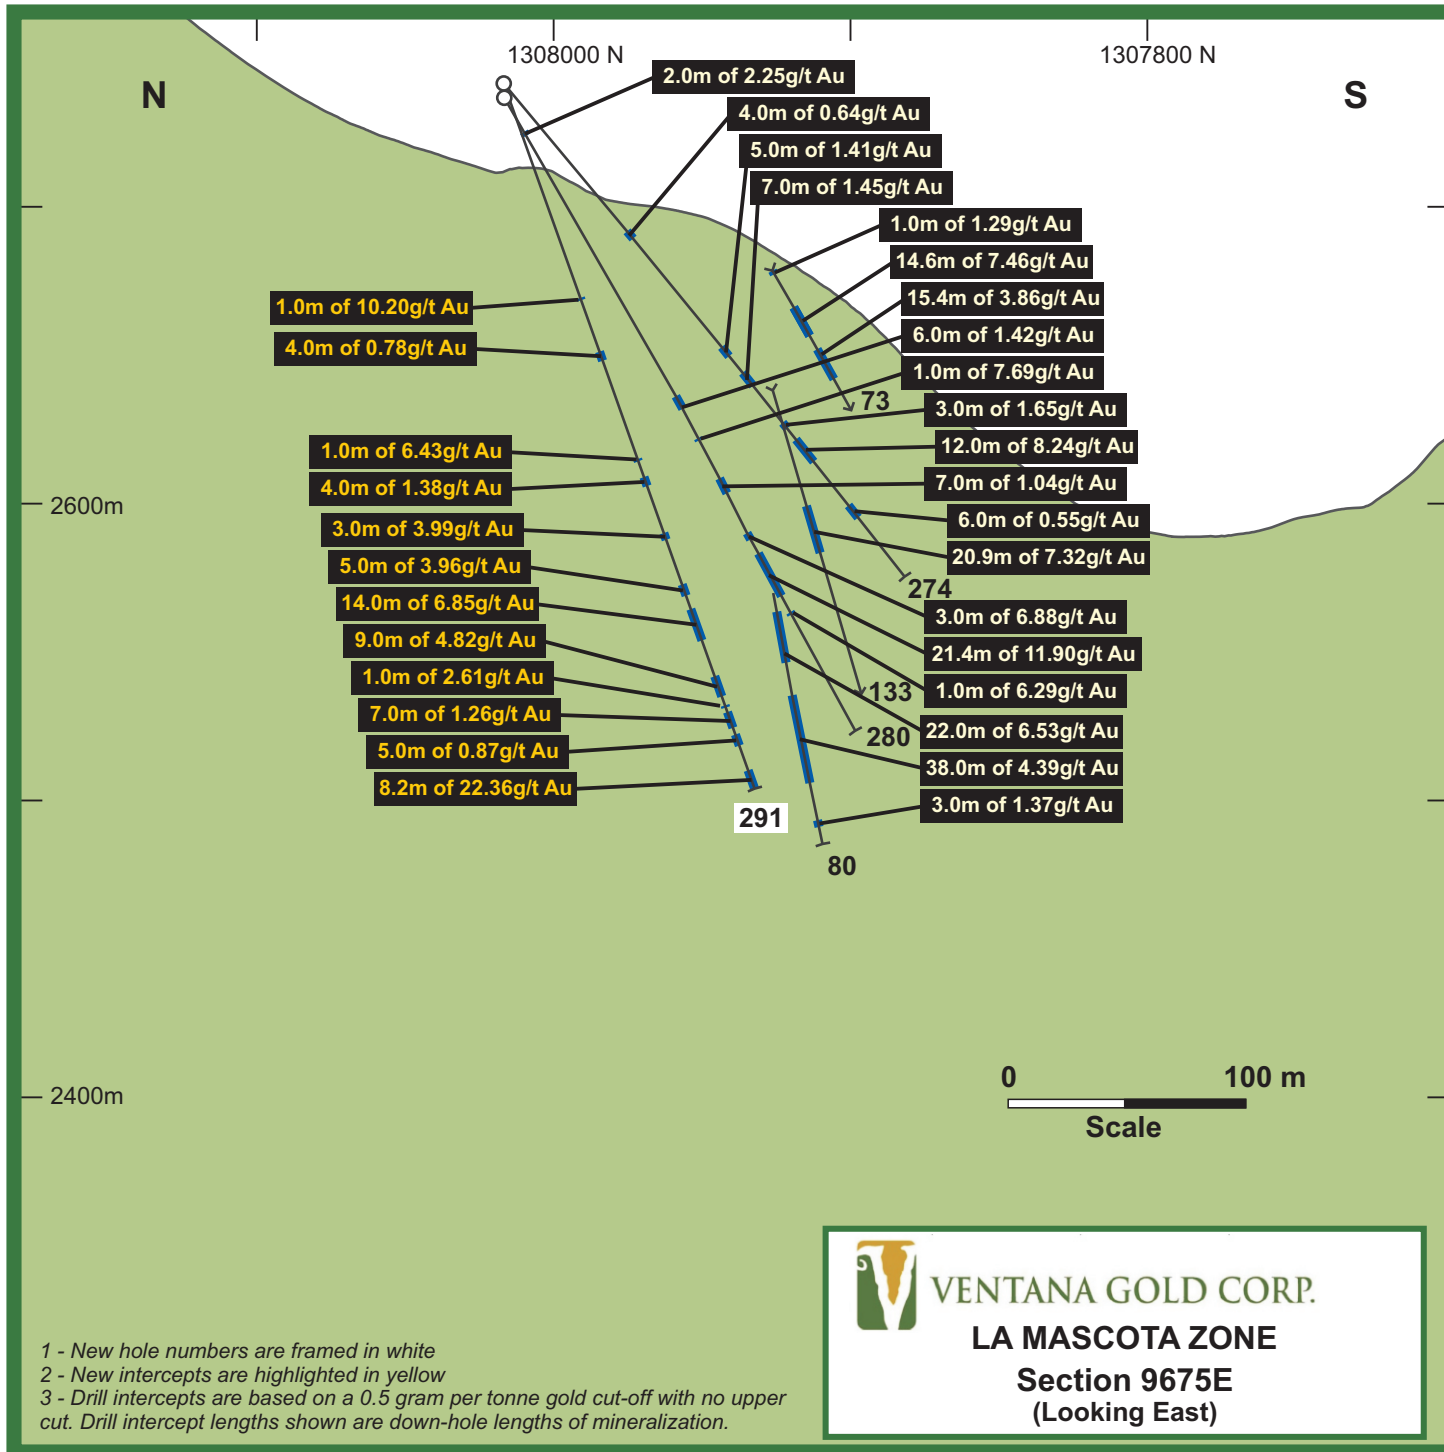

-  GOLD MINERALIZATION
-  POTENTIAL MINERALIZATION
-  PROPERTY LINE

**VENTANA GOLD CORP.**  
**LA MASCOTA ZONE**  
**Section 9600E**  
**(Looking East)**

**VENTANA GOLD CORP.**

**LA MASCOTA ZONE**

**Section 9675E**

**(Looking East)**