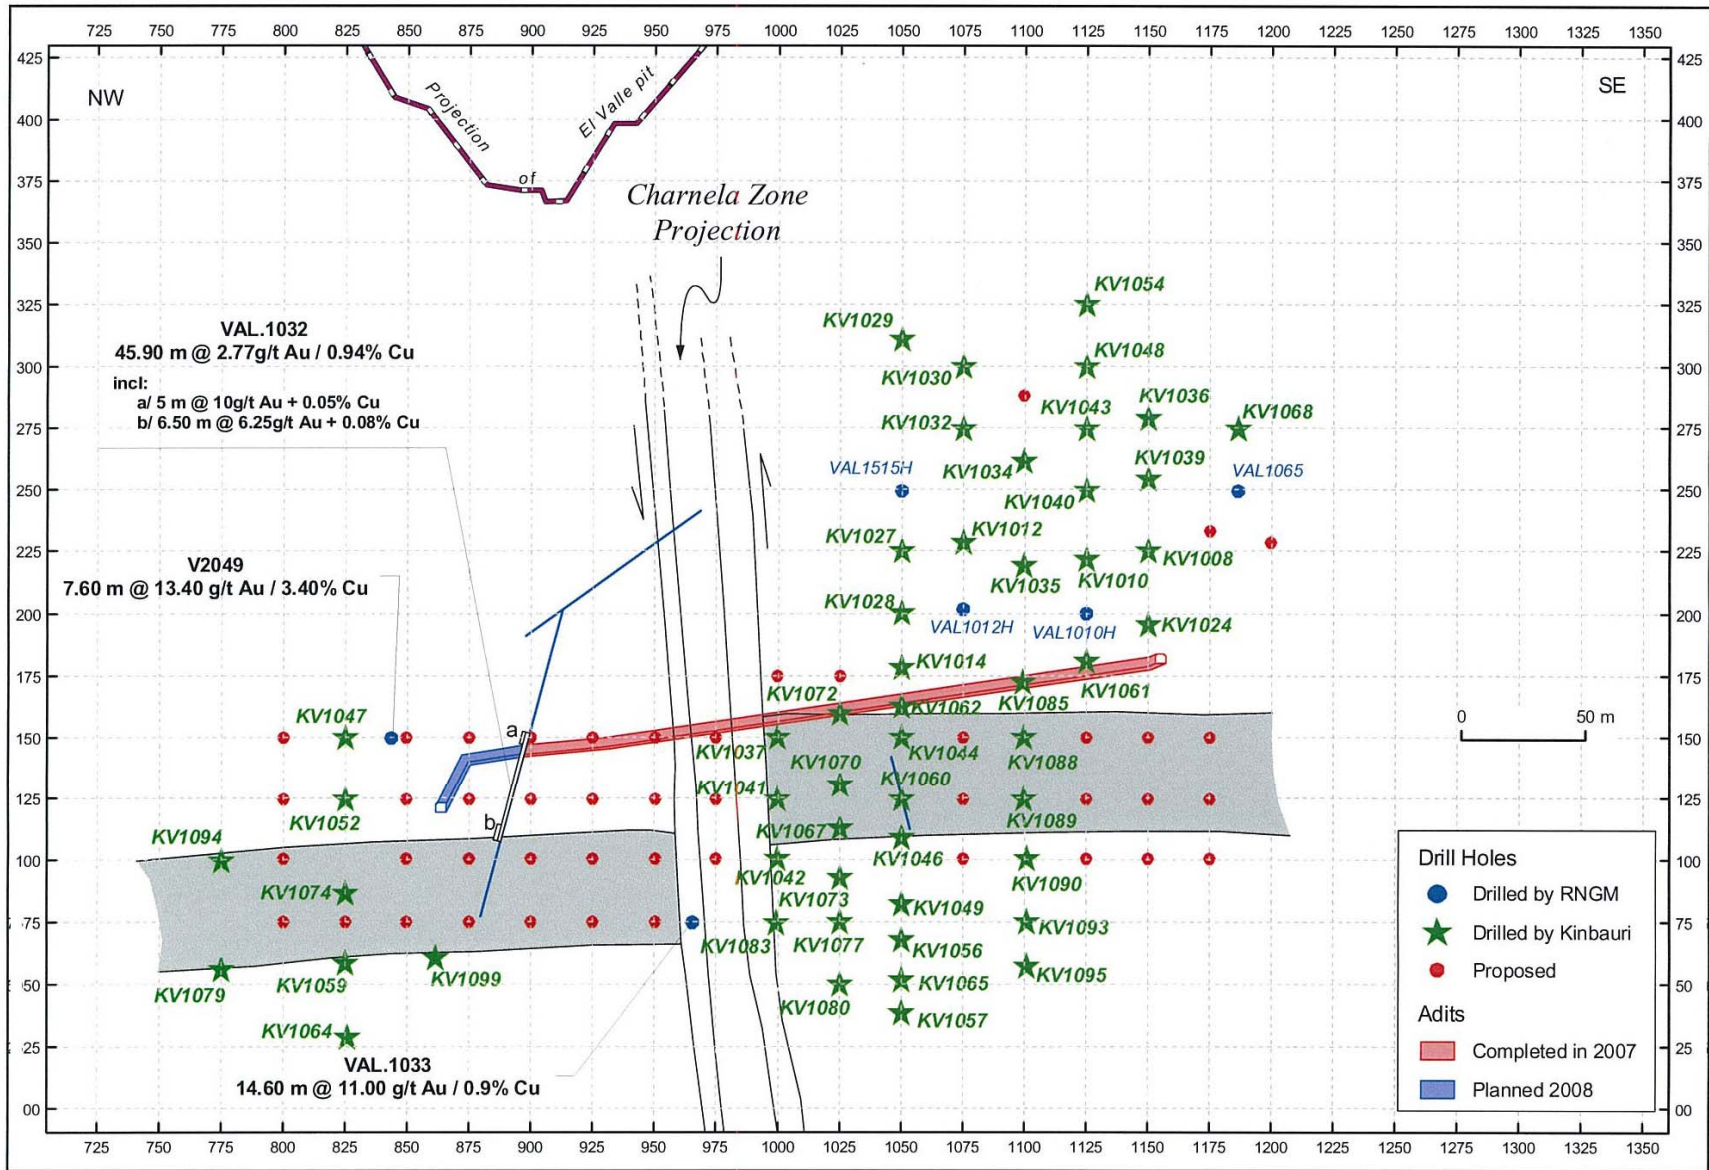

SCHEDULE B

Longitudinal section through Area 107/NW and Central Black Skarn and Charnela Zone projection