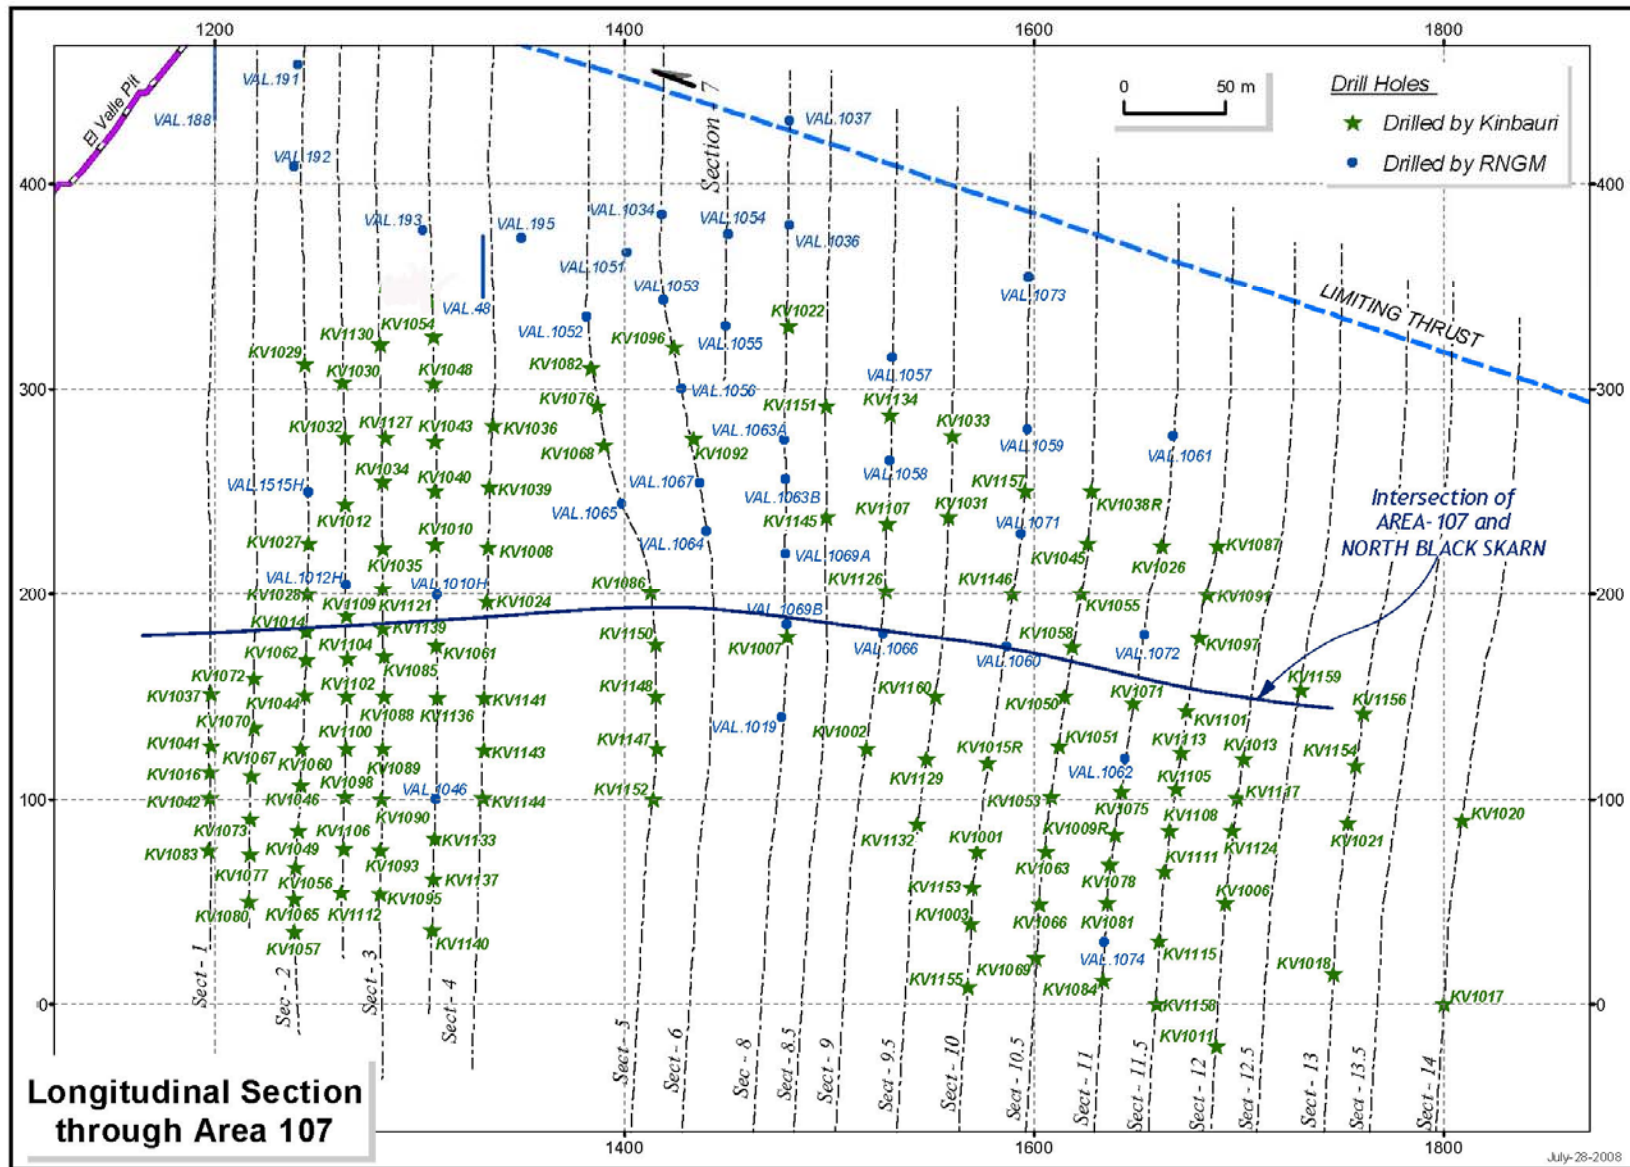

SCHEDULE A

Longitudinal section through Area 107, Central and East Black Skarn and San Martin Zone