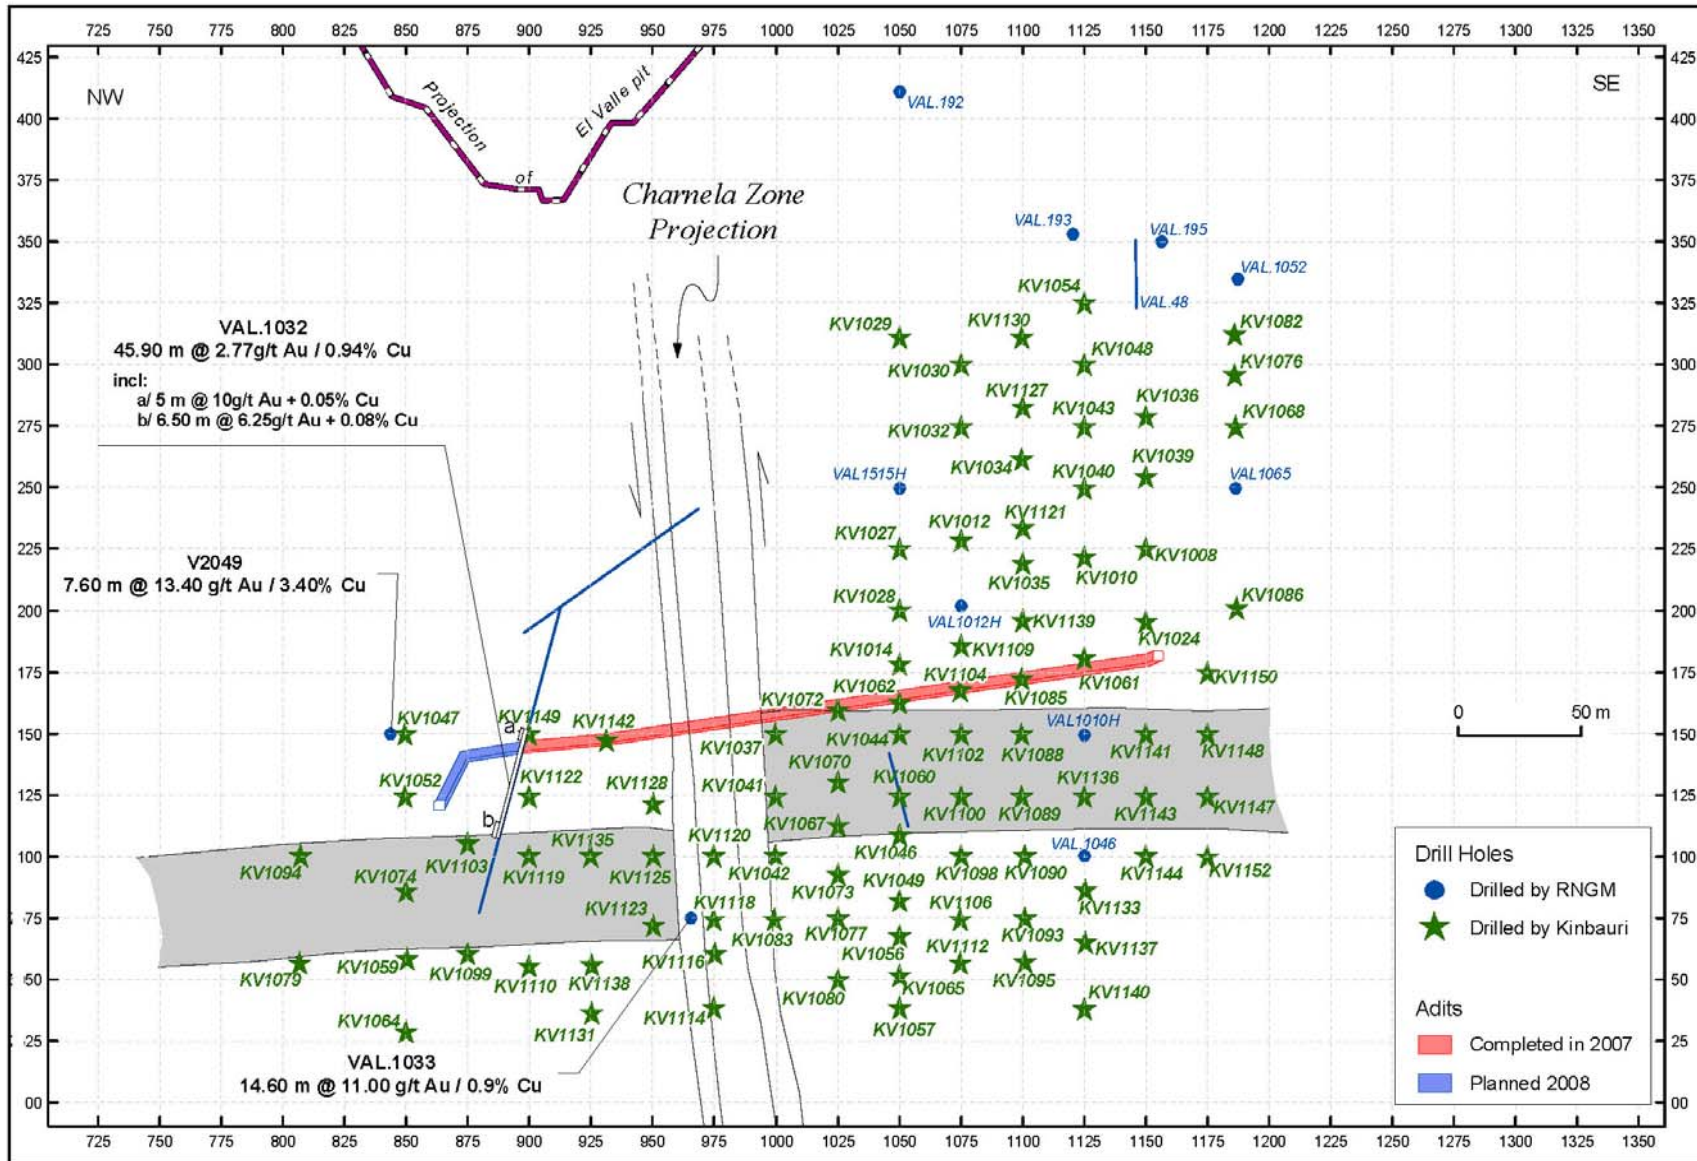

## SCHEDULE B

Longitudinal section through Area 107/NW and Central Black Skarn and Charnela Zone projection