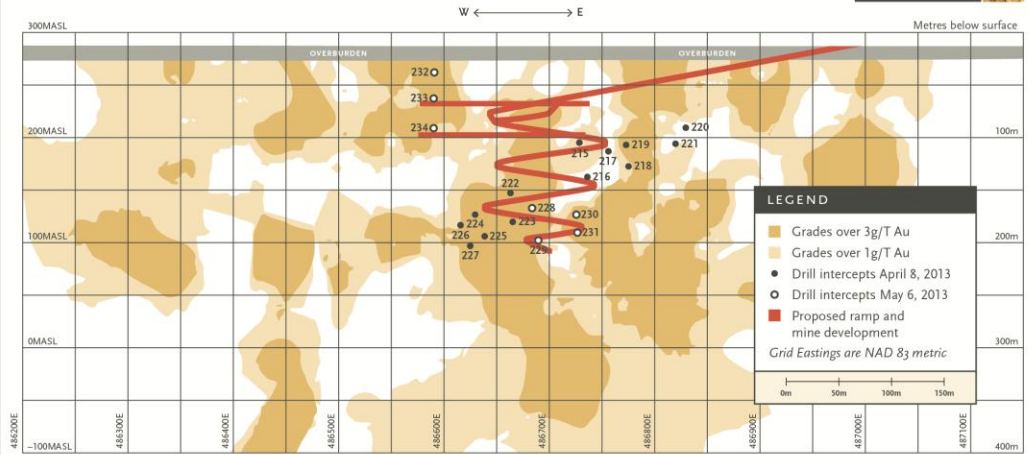

# FRANKFIELD DEPOSIT MAIN ZONE 1 – INDICATED OUNCES AND TEST MINE LAYOUT

Deposit remains open along strike and at depth