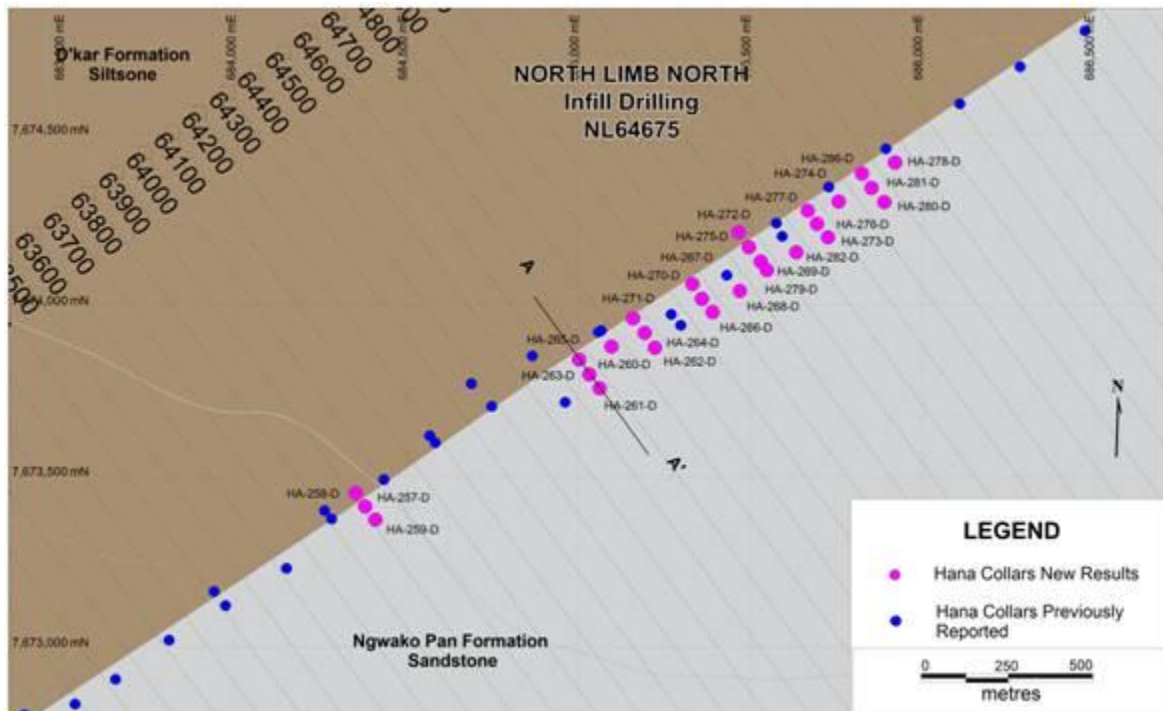

Figure 1: Location of Most Recent Drilling Results at the Banana Zone

*Please note all figures are now showing section grid lines that are referenced in the result tables.

Figure 2: Drill Hole Location of North Limb, Sections 63925 to 65750

Figure 3: Cross-section through section 64675 (North Limb)