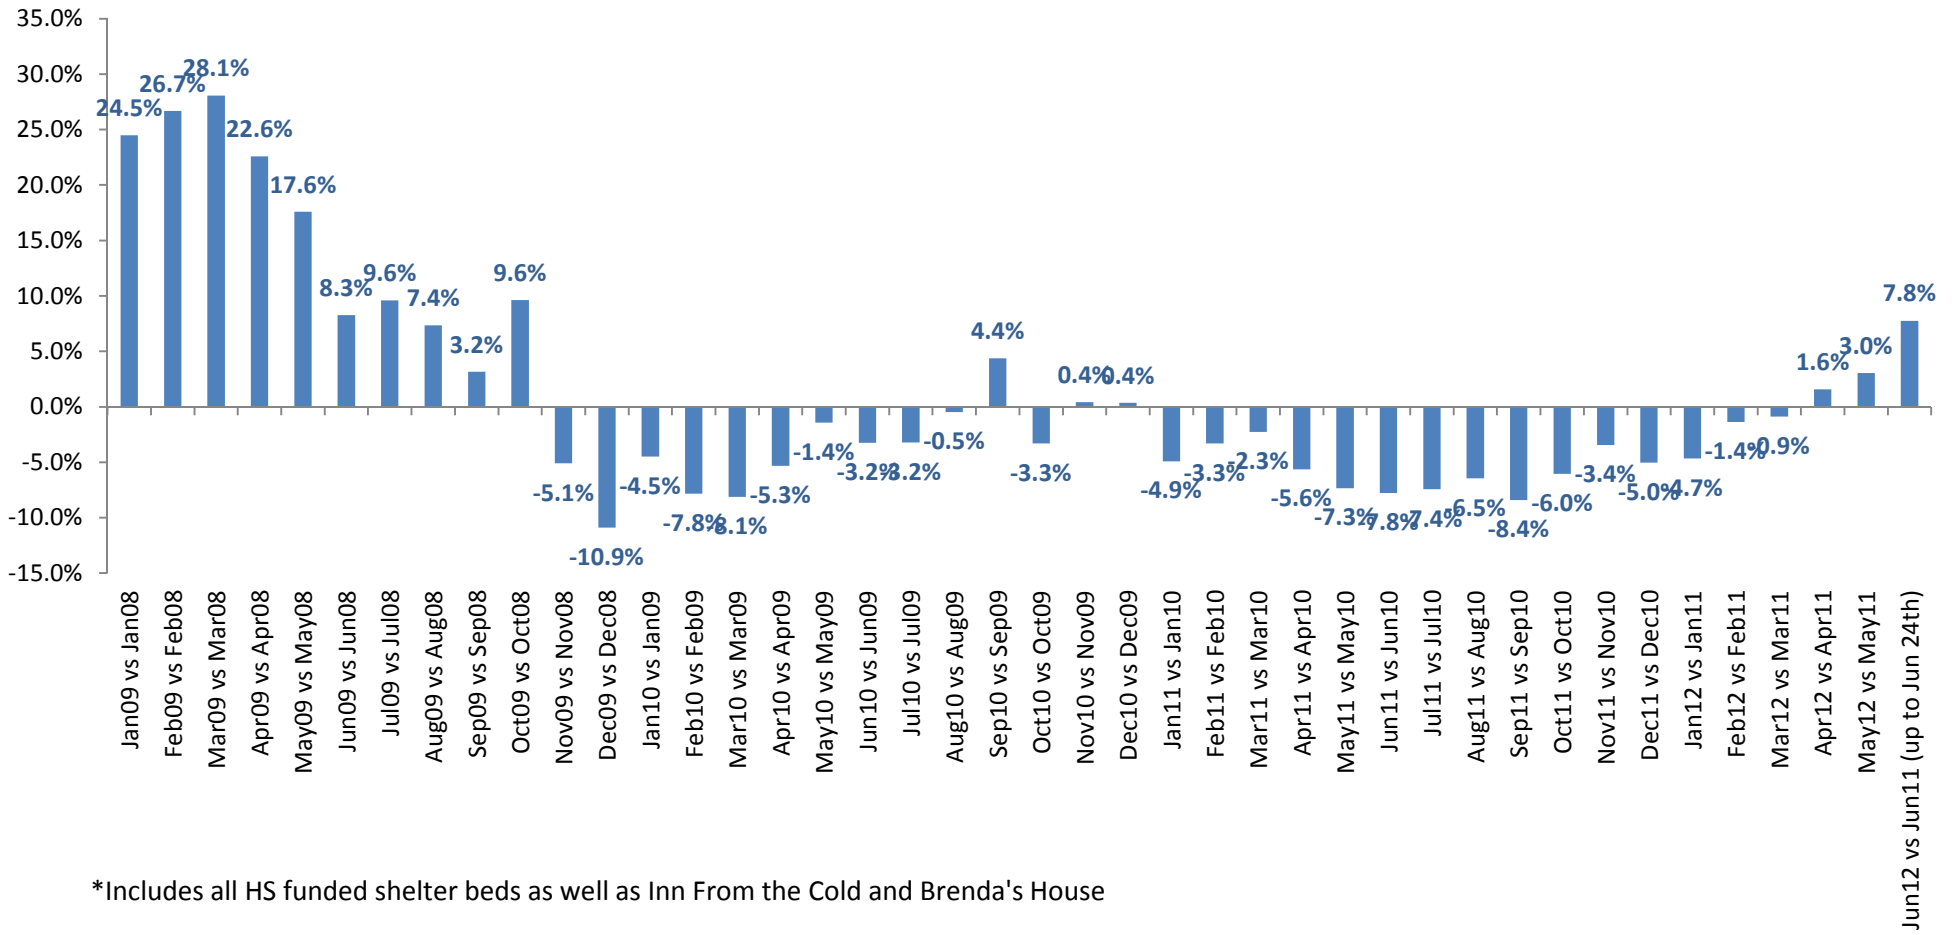

Year over Year Number Change in Use of Homeless Shelter Beds* in Calgary

*Includes all HS funded shelter beds as well as Inn From the Cold and Brenda's House

Year over Year Percentage Change in Use of Homeless Shelter Beds* in Calgary

*Includes all HS funded shelter beds as well as Inn From the Cold and Brenda's House