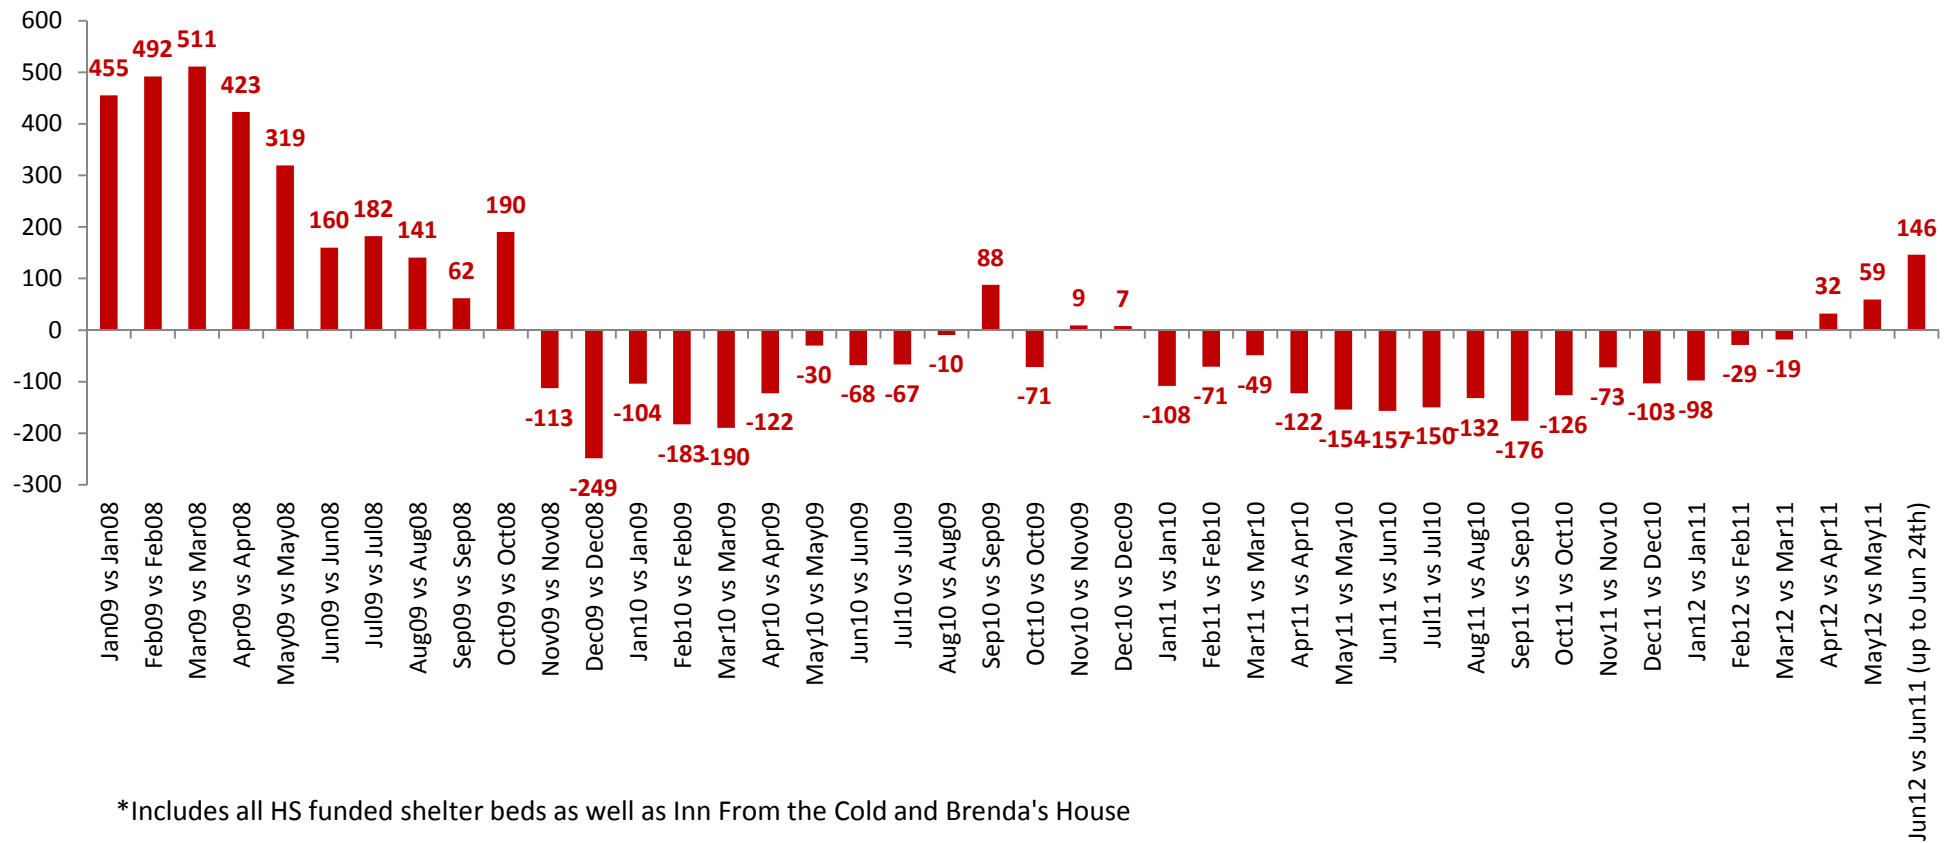

Year over Year Number Change in Use of Homeless Shelter Beds* in Calgary

*Includes all HS funded shelter beds as well as Inn From the Cold and Brenda's House

Year over Year Percentage Change in Use of Homeless Shelter Beds* in Calgary

*Includes all HS funded shelter beds as well as Inn From the Cold and Brenda's House