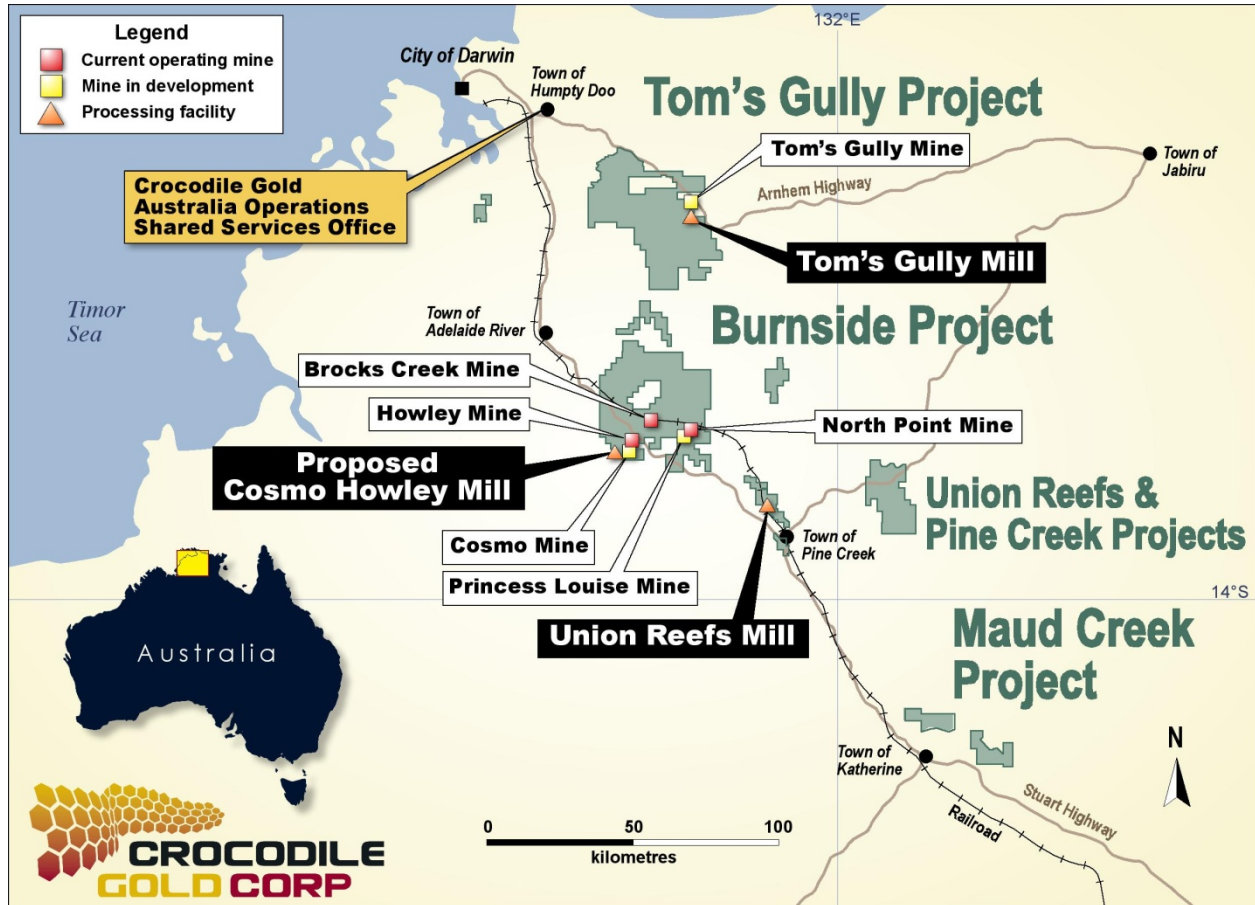

Figure 1: Crocodile Gold Northern Territory Location Map

Figure 2: Mineralized Zones at Union Reefs

Figure 3: Significant Historic Intercepts at Northern Union Reefs

Figure 4: Union Reefs and Pine Creek Deposit Location Map