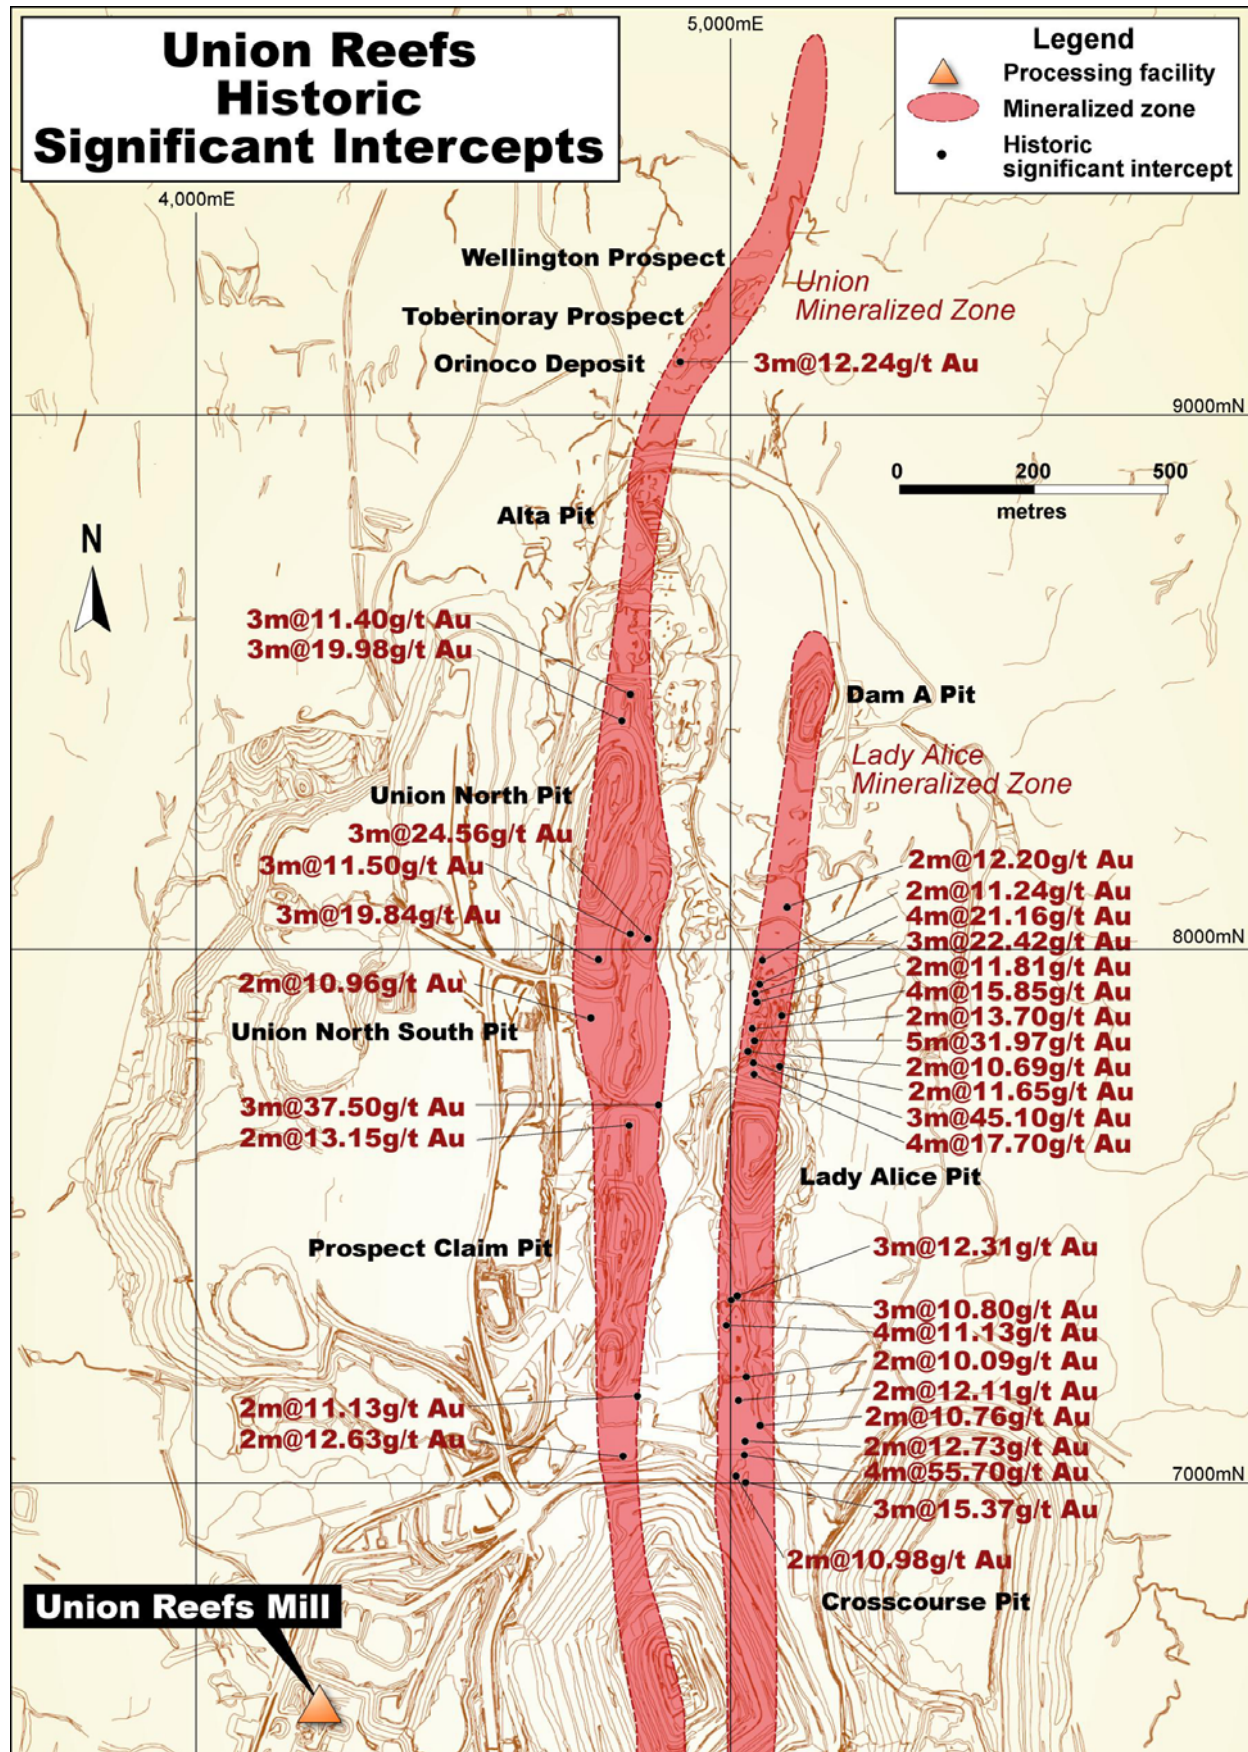

Figure 1: Crocodile Gold Northern Territory Location Map

Figure 2: Mineralized Zones at Union Reefs

Figure 3: Significant Historic Intercepts at Northern Union Reefs

Figure 4: Union Reefs and Pine Creek Deposit Location Map