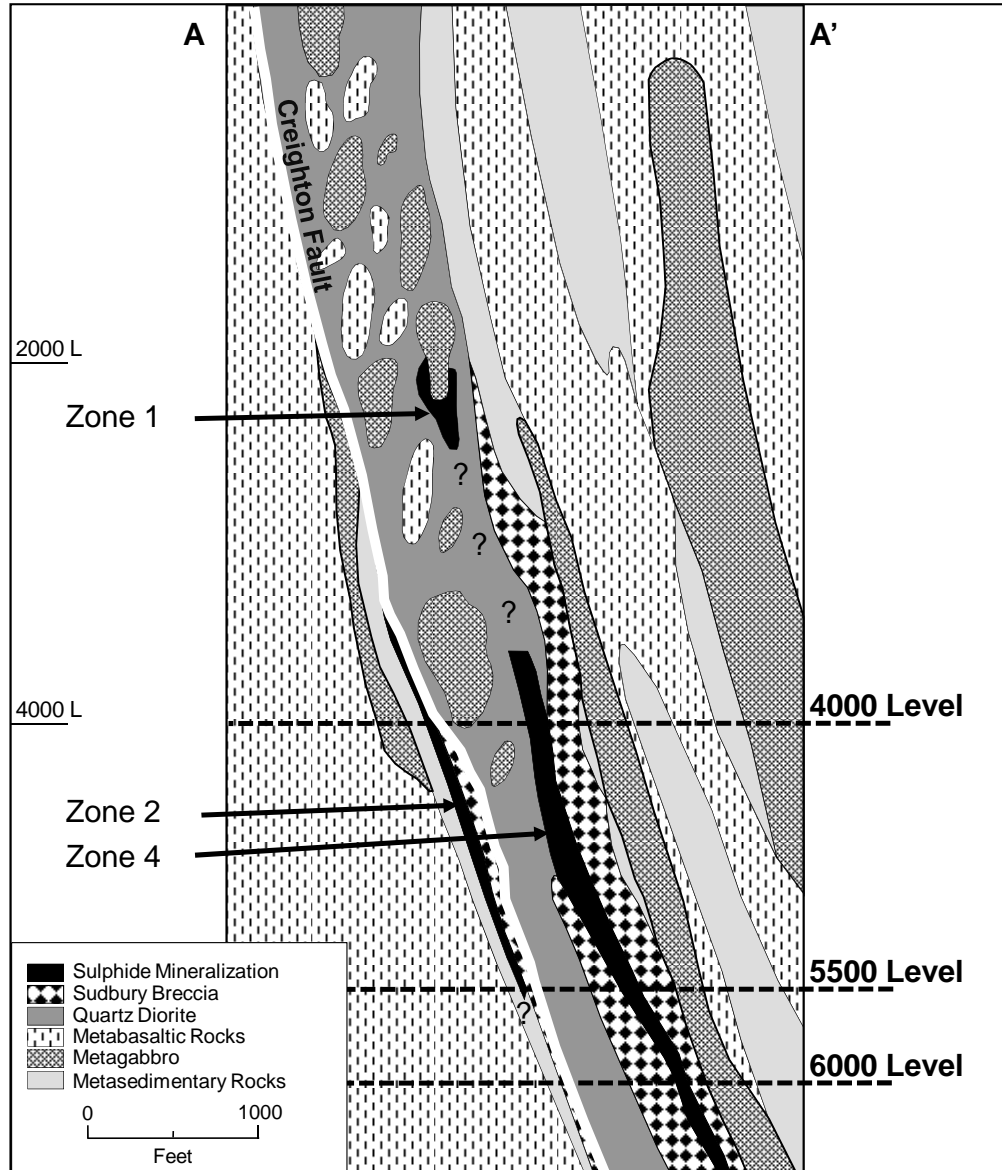

Figure 1: Victoria Property
Surface Geology

Quadra FNX Mining Ltd
April, 2011

**Figure 2:
A – A' Section (Looking East)
Composite Section**

Quadra FNX Mining Ltd
April, 2011

**Figure 3:
Long Section
(Looking North – Grid A)**

Quadra FNX Mining Ltd
April, 2011

**Figure 4:
Level 4000 Mineralization**

**Quadra FNX Mining Ltd
April, 2011**

**Figure 5:
Level 5500 Mineralization**

Quadra FNX Mining Ltd
April, 2011

**Figure 6:
Level 6000 Mineralization**