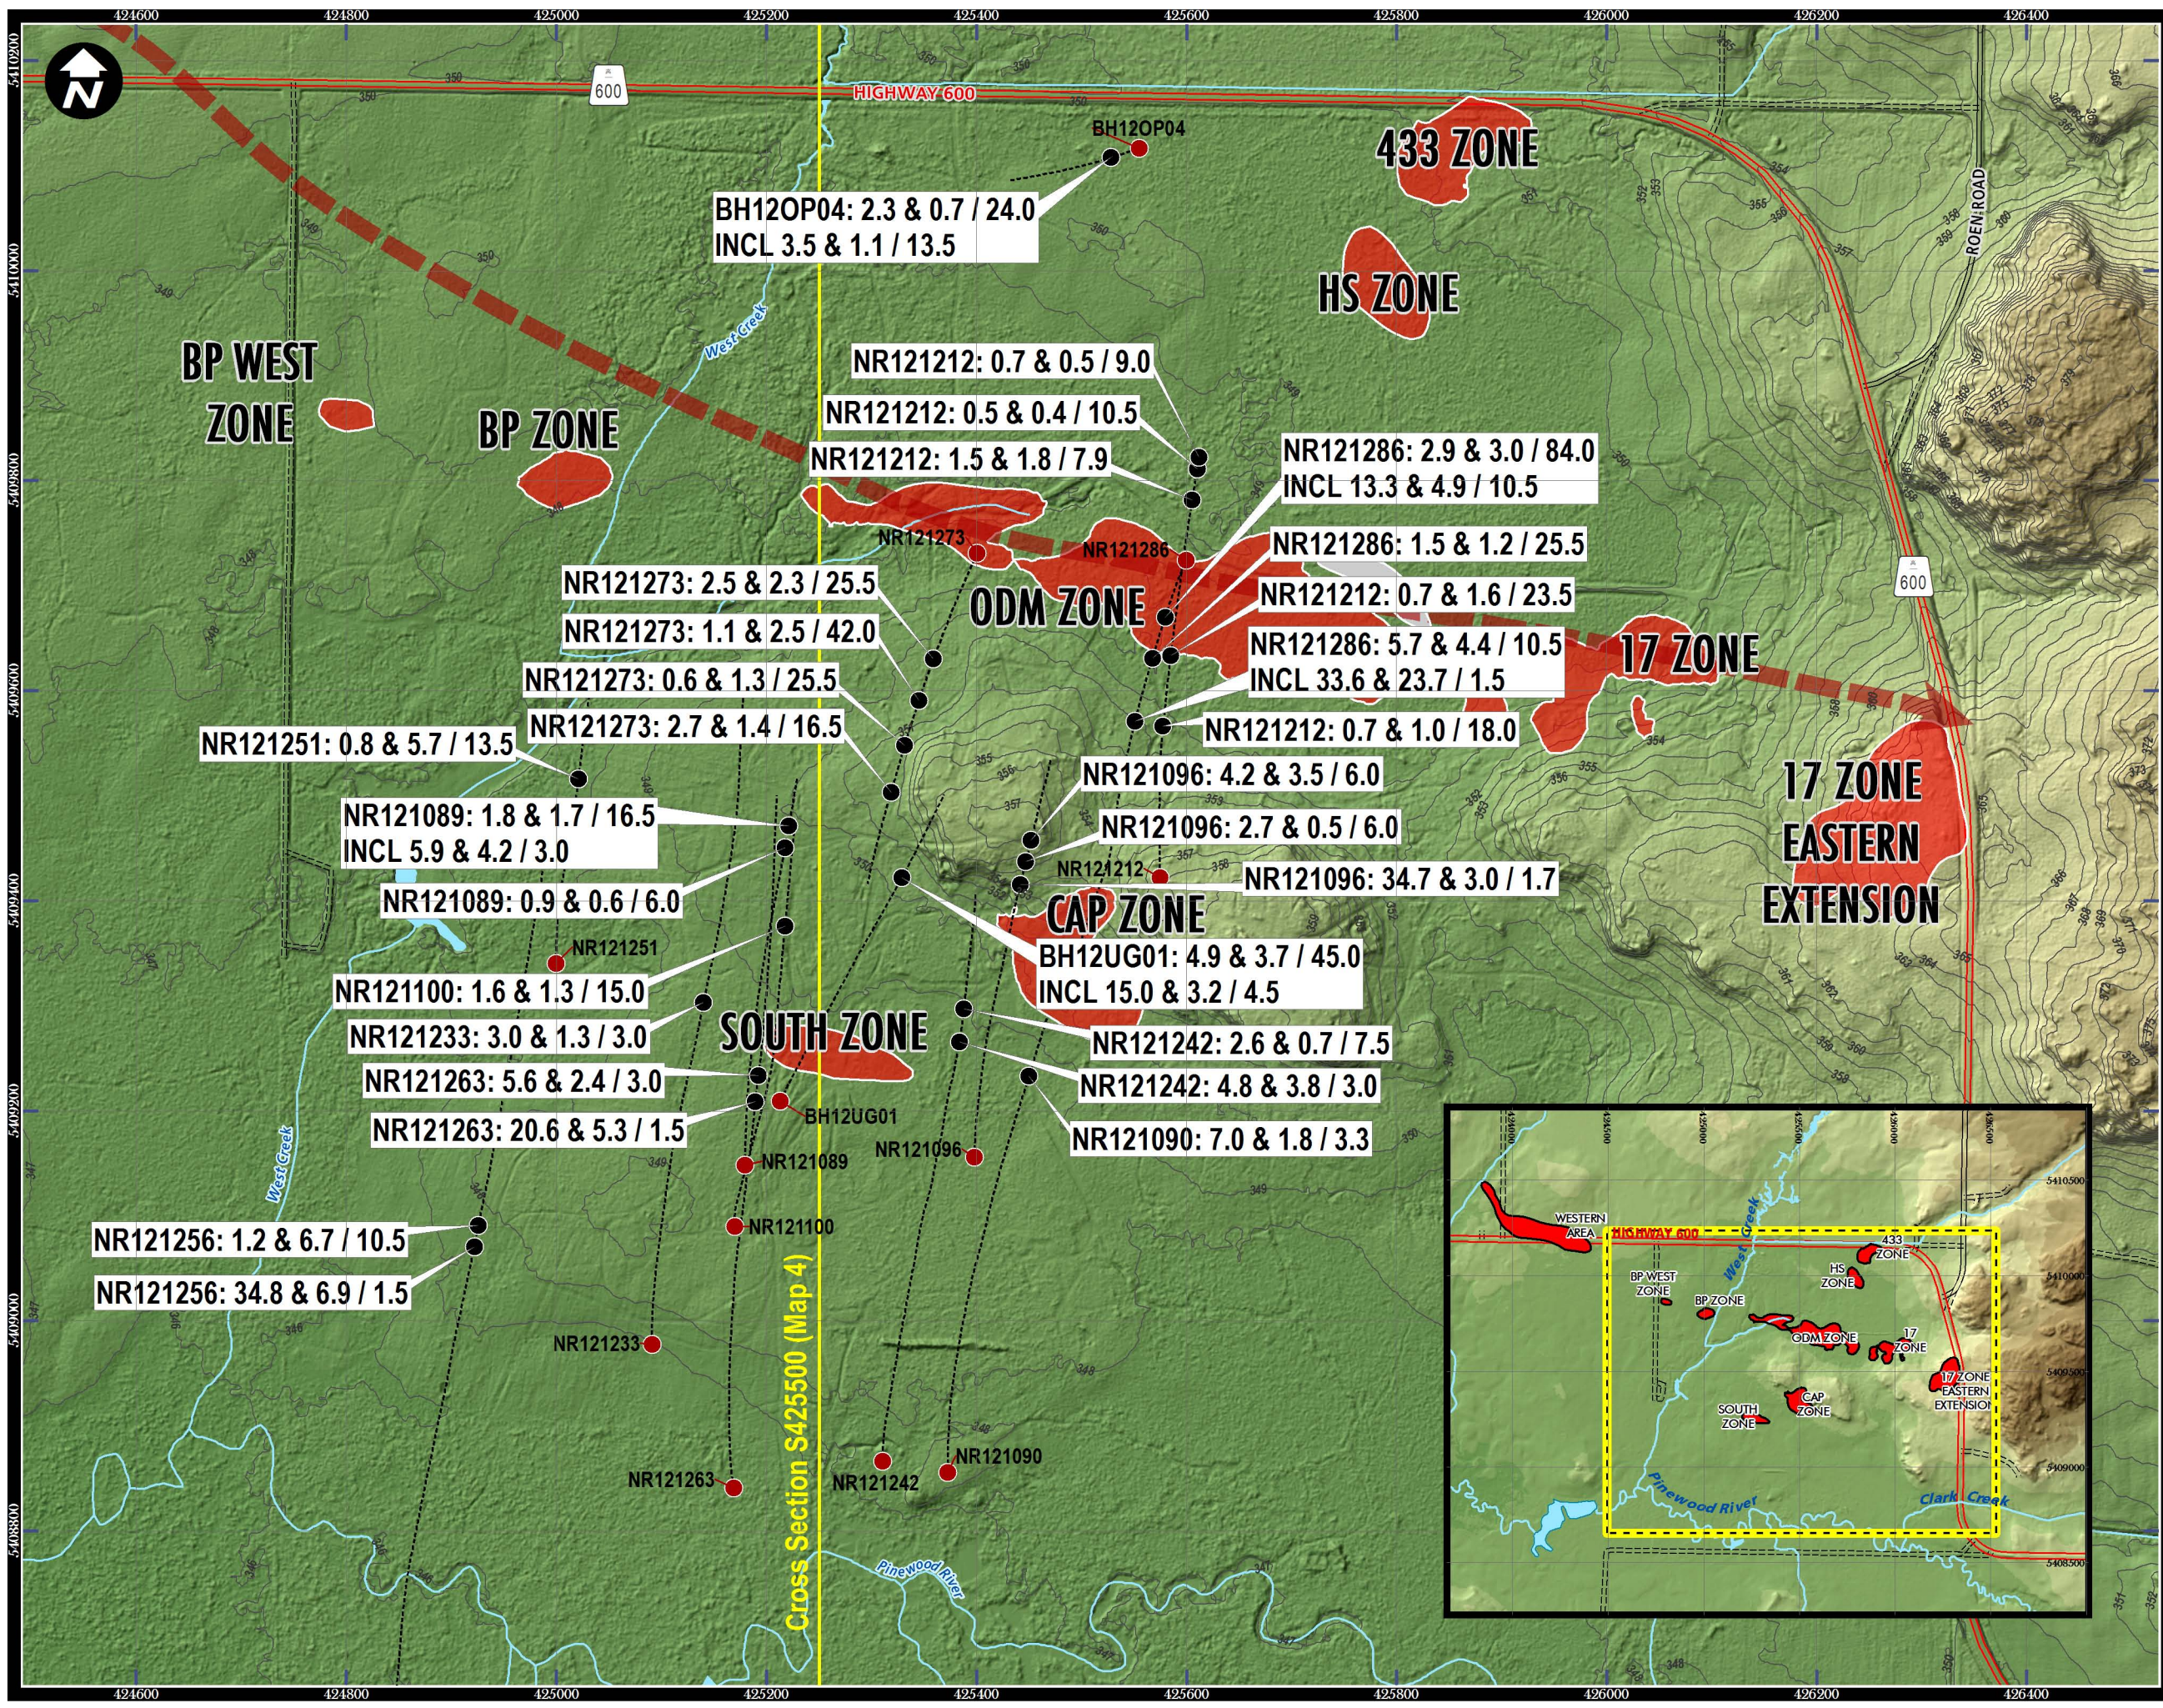

**MAP 1:
DIAMOND DRILLHOLE
LOCATION PLAN MAP**
ODM, ODM Deep, ODM FW,
HS, 433 Zone

July 19, 2012

Not all intercepts shown

Copyright © Rainy River Resources Ltd. 2012