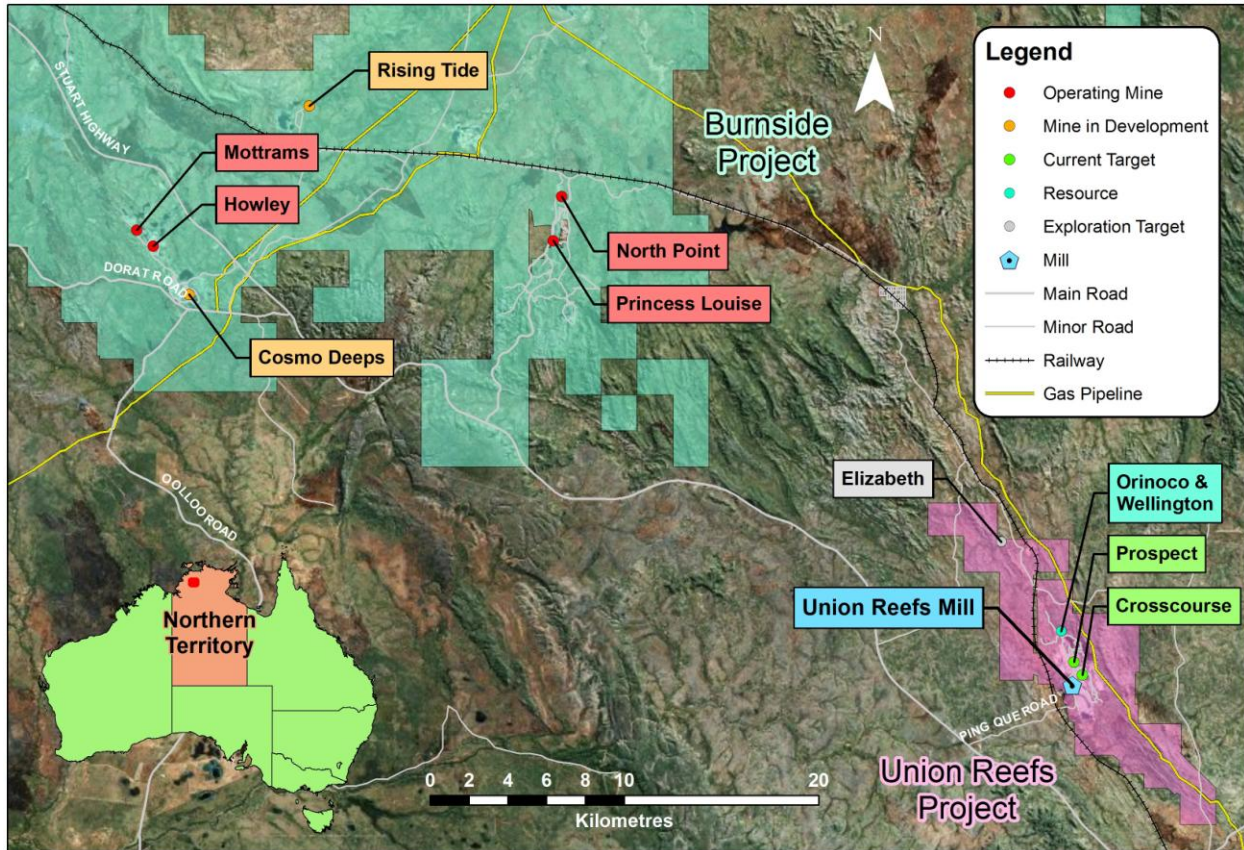

Figure 1: Crocodile Gold Northern Territory Location Map

Figure 2: New Drilling Locations

Figure 3: Long Section of Crosscourse

Figure 4: 3D View of Crosscourse Drilling

Figure 5: Union Reefs Site Plan

Figure 6: URNDD02 Cross Section