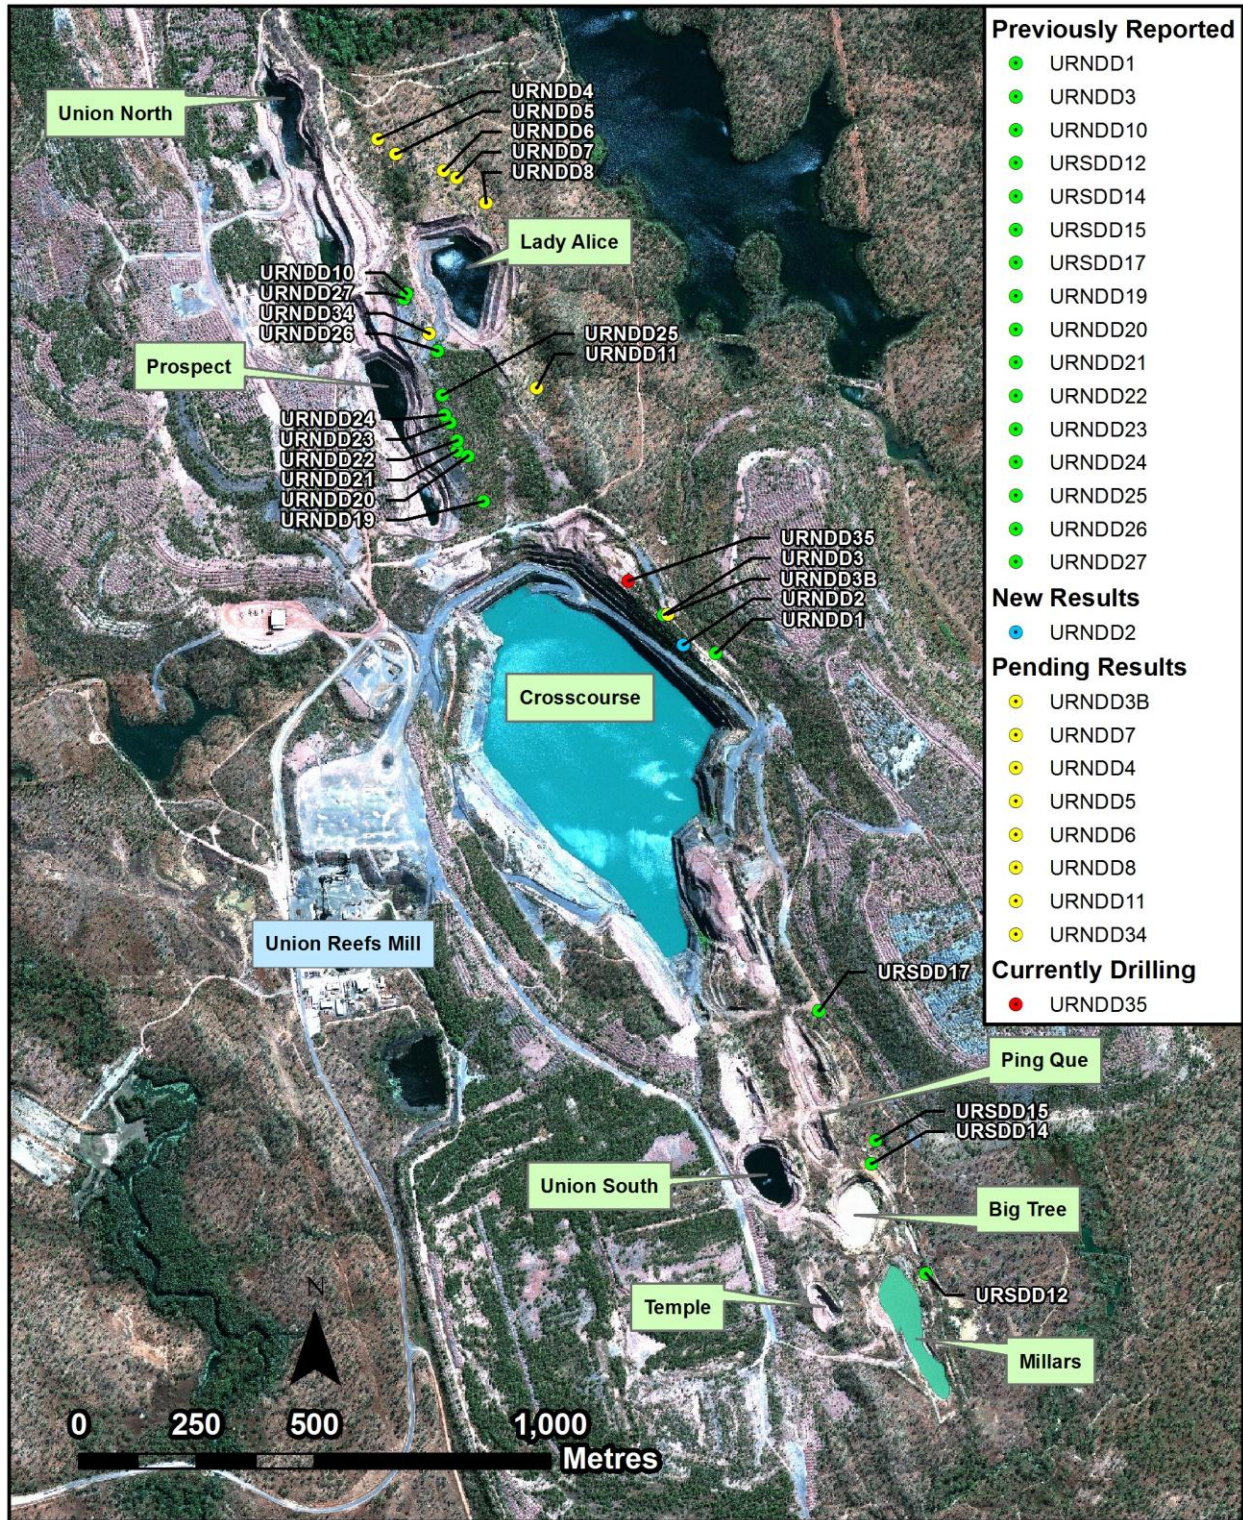

Figure 1: Crocodile Gold Northern Territory Location Map

Figure 2: New Drilling Locations

Figure 3: Long Section of Crosscourse

Figure 4: 3D View of Crosscourse Drilling

Figure 5: Union Reefs Site Plan

Figure 6: URNDD02 Cross Section