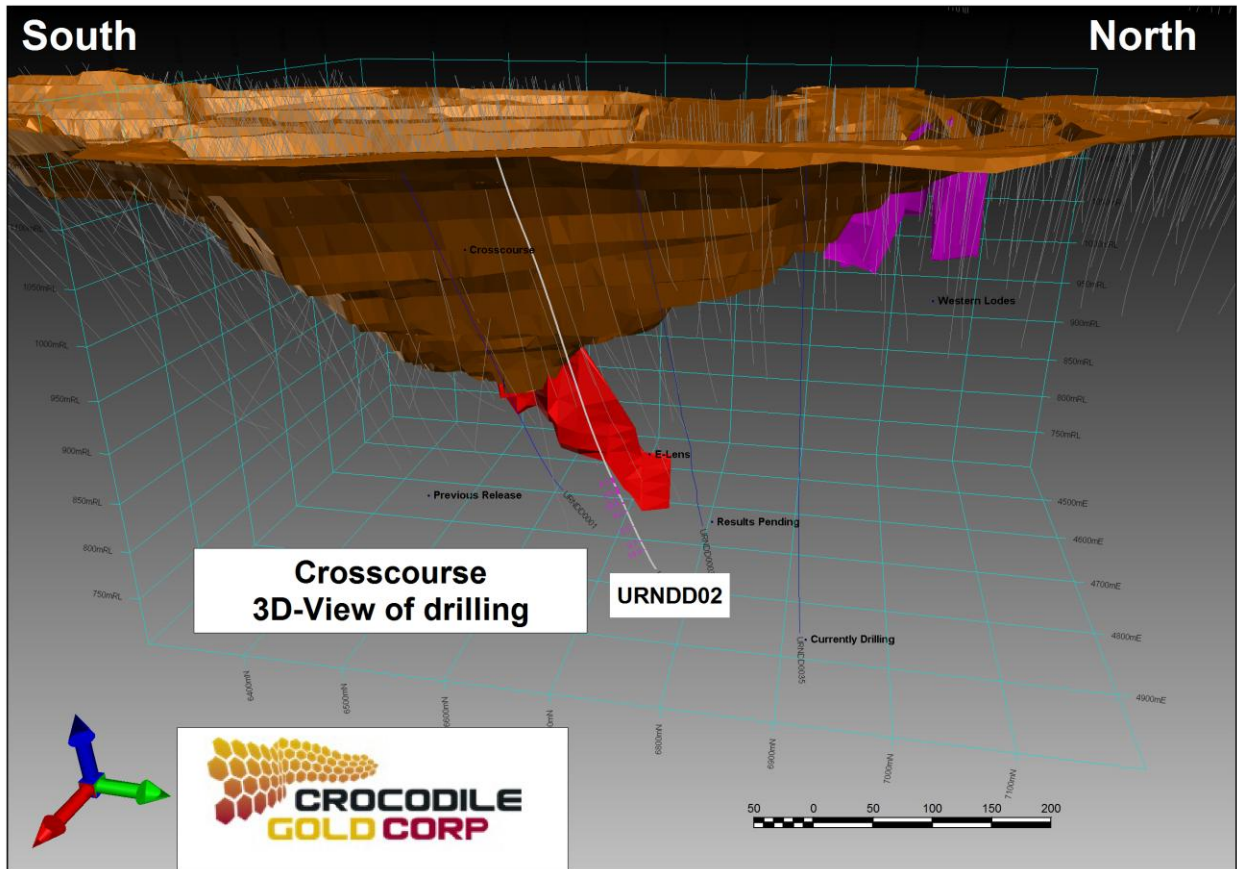

Figure 1: Crocodile Gold Northern Territory Location Map

Figure 2: New Drilling Locations

Figure 3: Long Section of Crosscourse

Figure 4: 3D View of Crosscourse Drilling

Figure 5: Union Reefs Site Plan

Figure 6: URNDD02 Cross Section