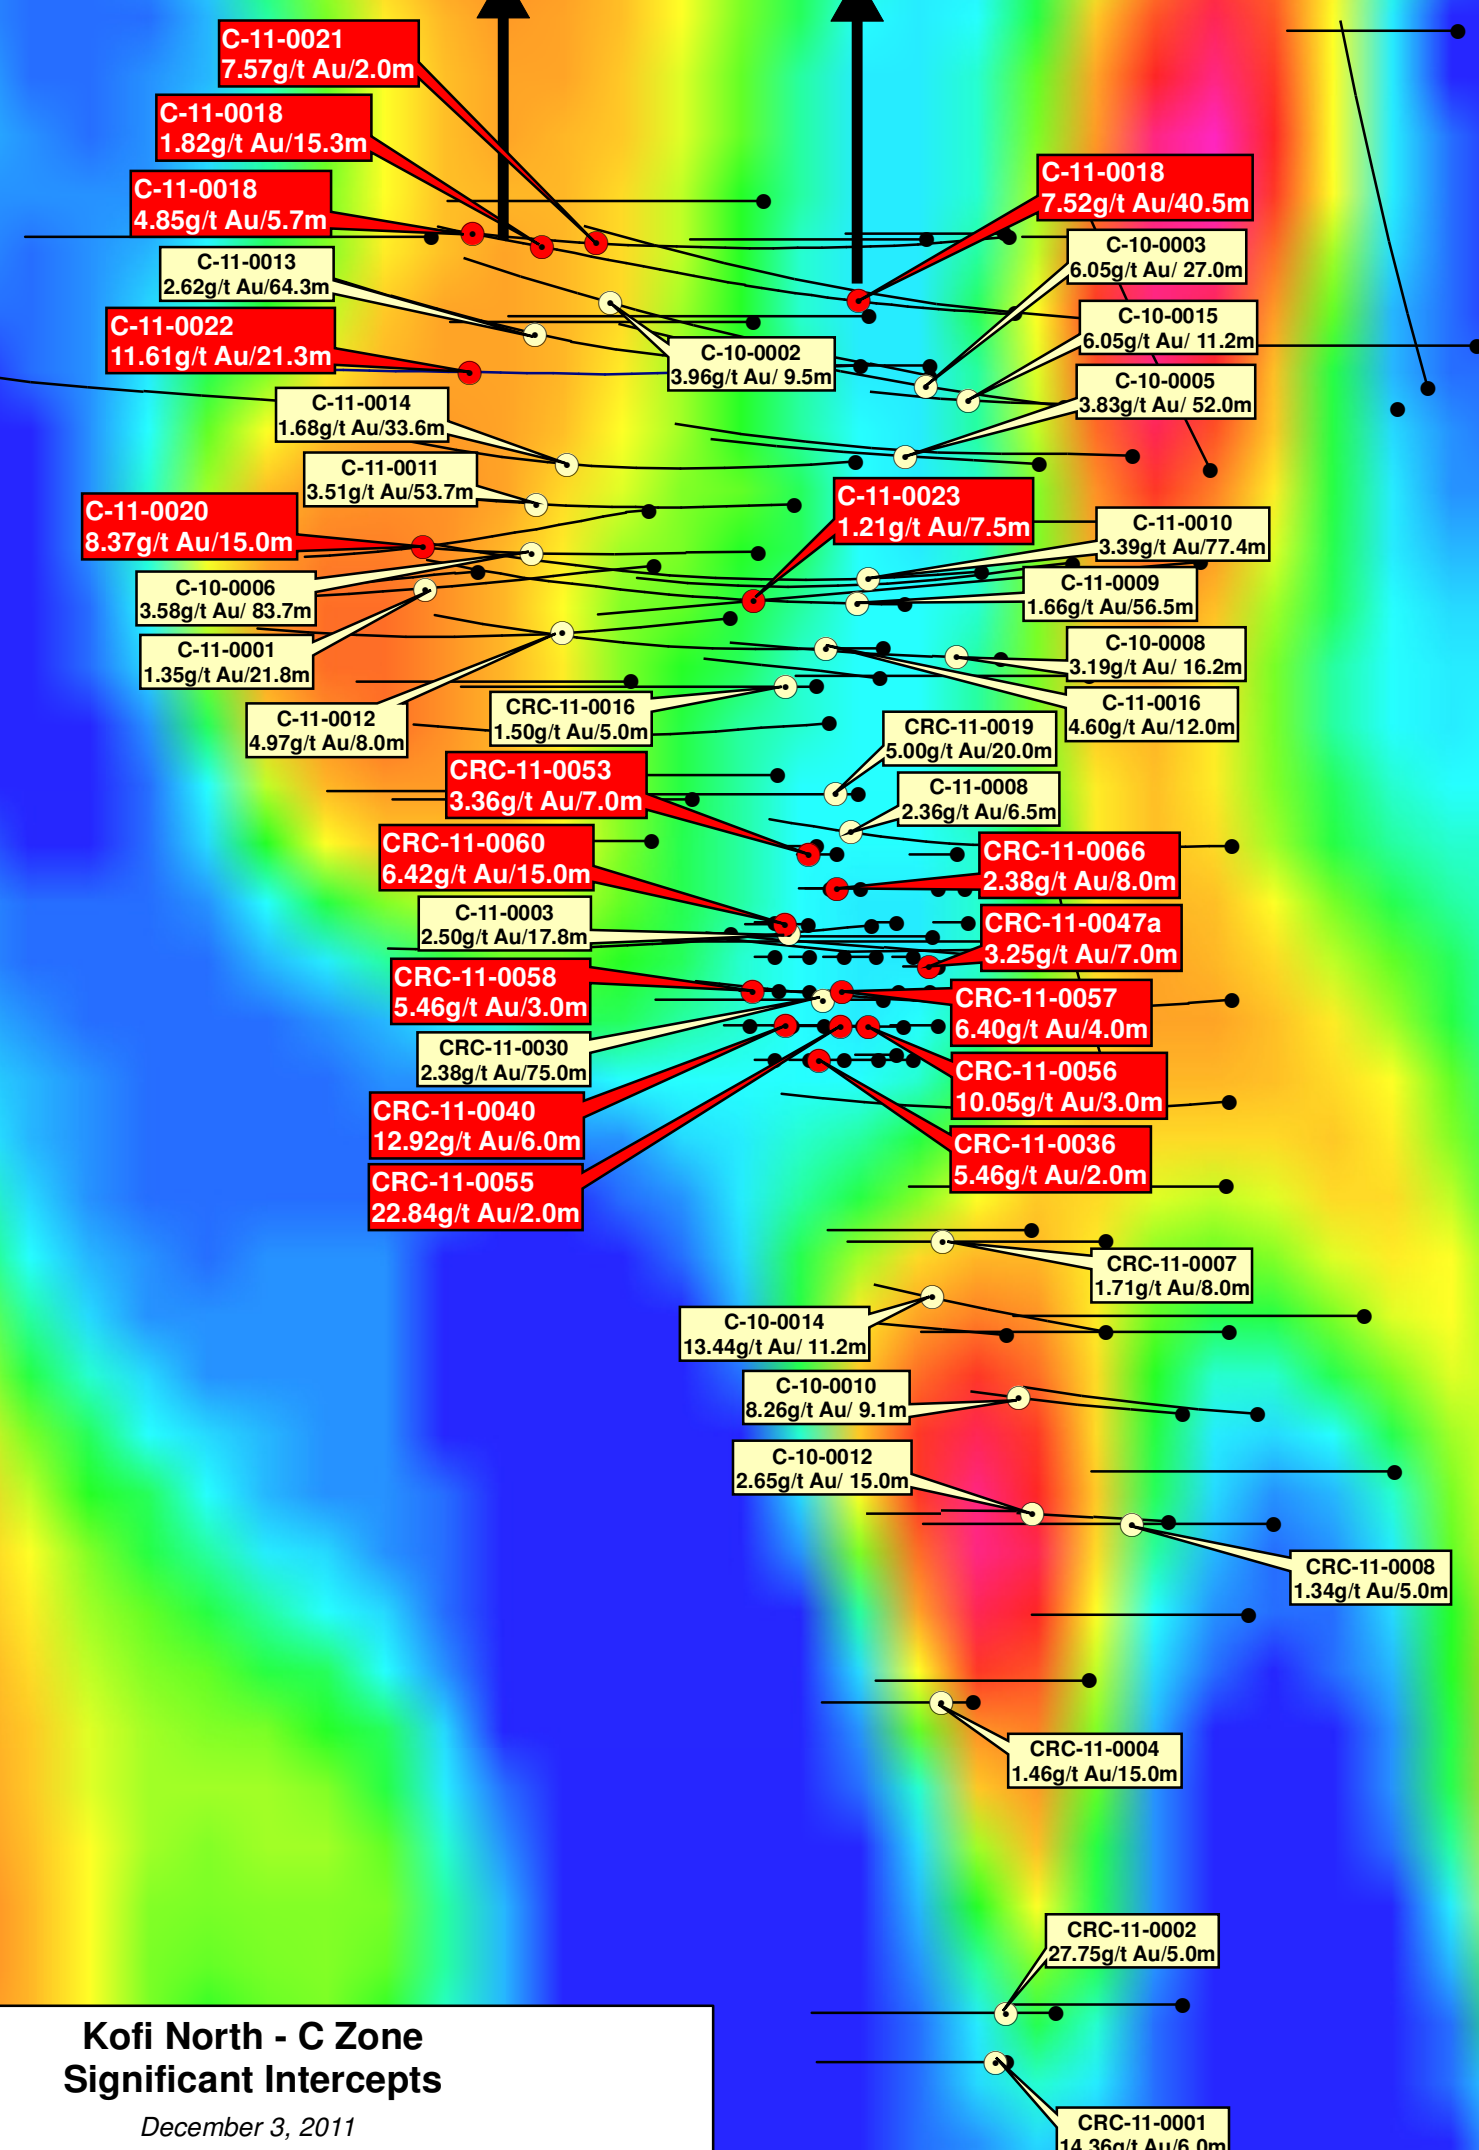

242000

242200

242400

242600

# Kofi C West Zone Kofi C "B" Zone

OPEN

OPEN

1457600

1457400

1457200

1457000

1456800

## Kofi North - C Zone Significant Intercepts

December 3, 2011

- Select 2011 Significant Intercept (Current News Release)
- Select 2010-2011 Significant Intercept (Previous News Release)

Basemap: IP Conductivity

Avion Gold Corporation

Randgold Resources