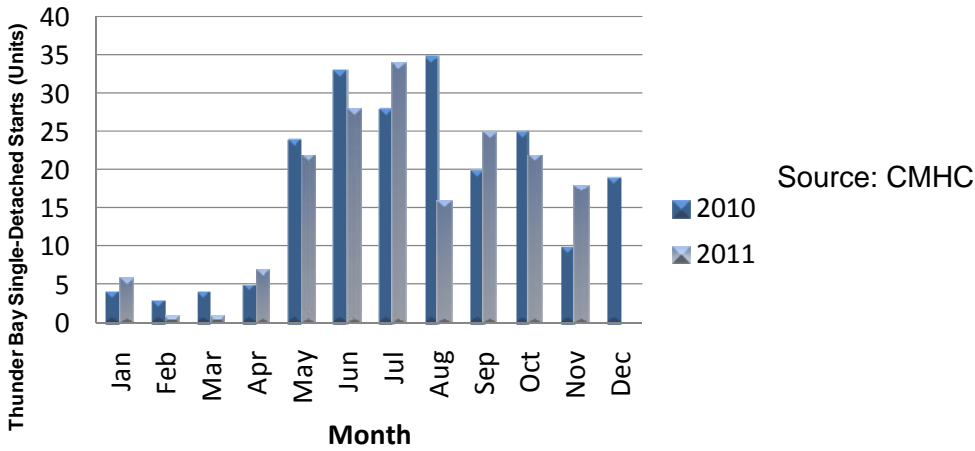

November Singles Starts Top Last Year

URBAN HOUSING STARTS									
NOVEMBER									
	Single Family			Semis, Rows, Condos and Apartments			Total		
	2010	2011	% chg	2010	2011	% chg	2010	2011	% chg
Thunder Bay	10	18	80.0	4	0	-100.0	14	18	28.6
YEAR-TO-DATE: JANUARY TO NOVEMBER									
	Single Family			Semis, Rows, Condos and Apartments			Total		
	2010	2011	% chg	2010	2011	% chg	2010	2011	% chg
Thunder Bay	191	180	-5.8	18	186	**	209	366	75.1