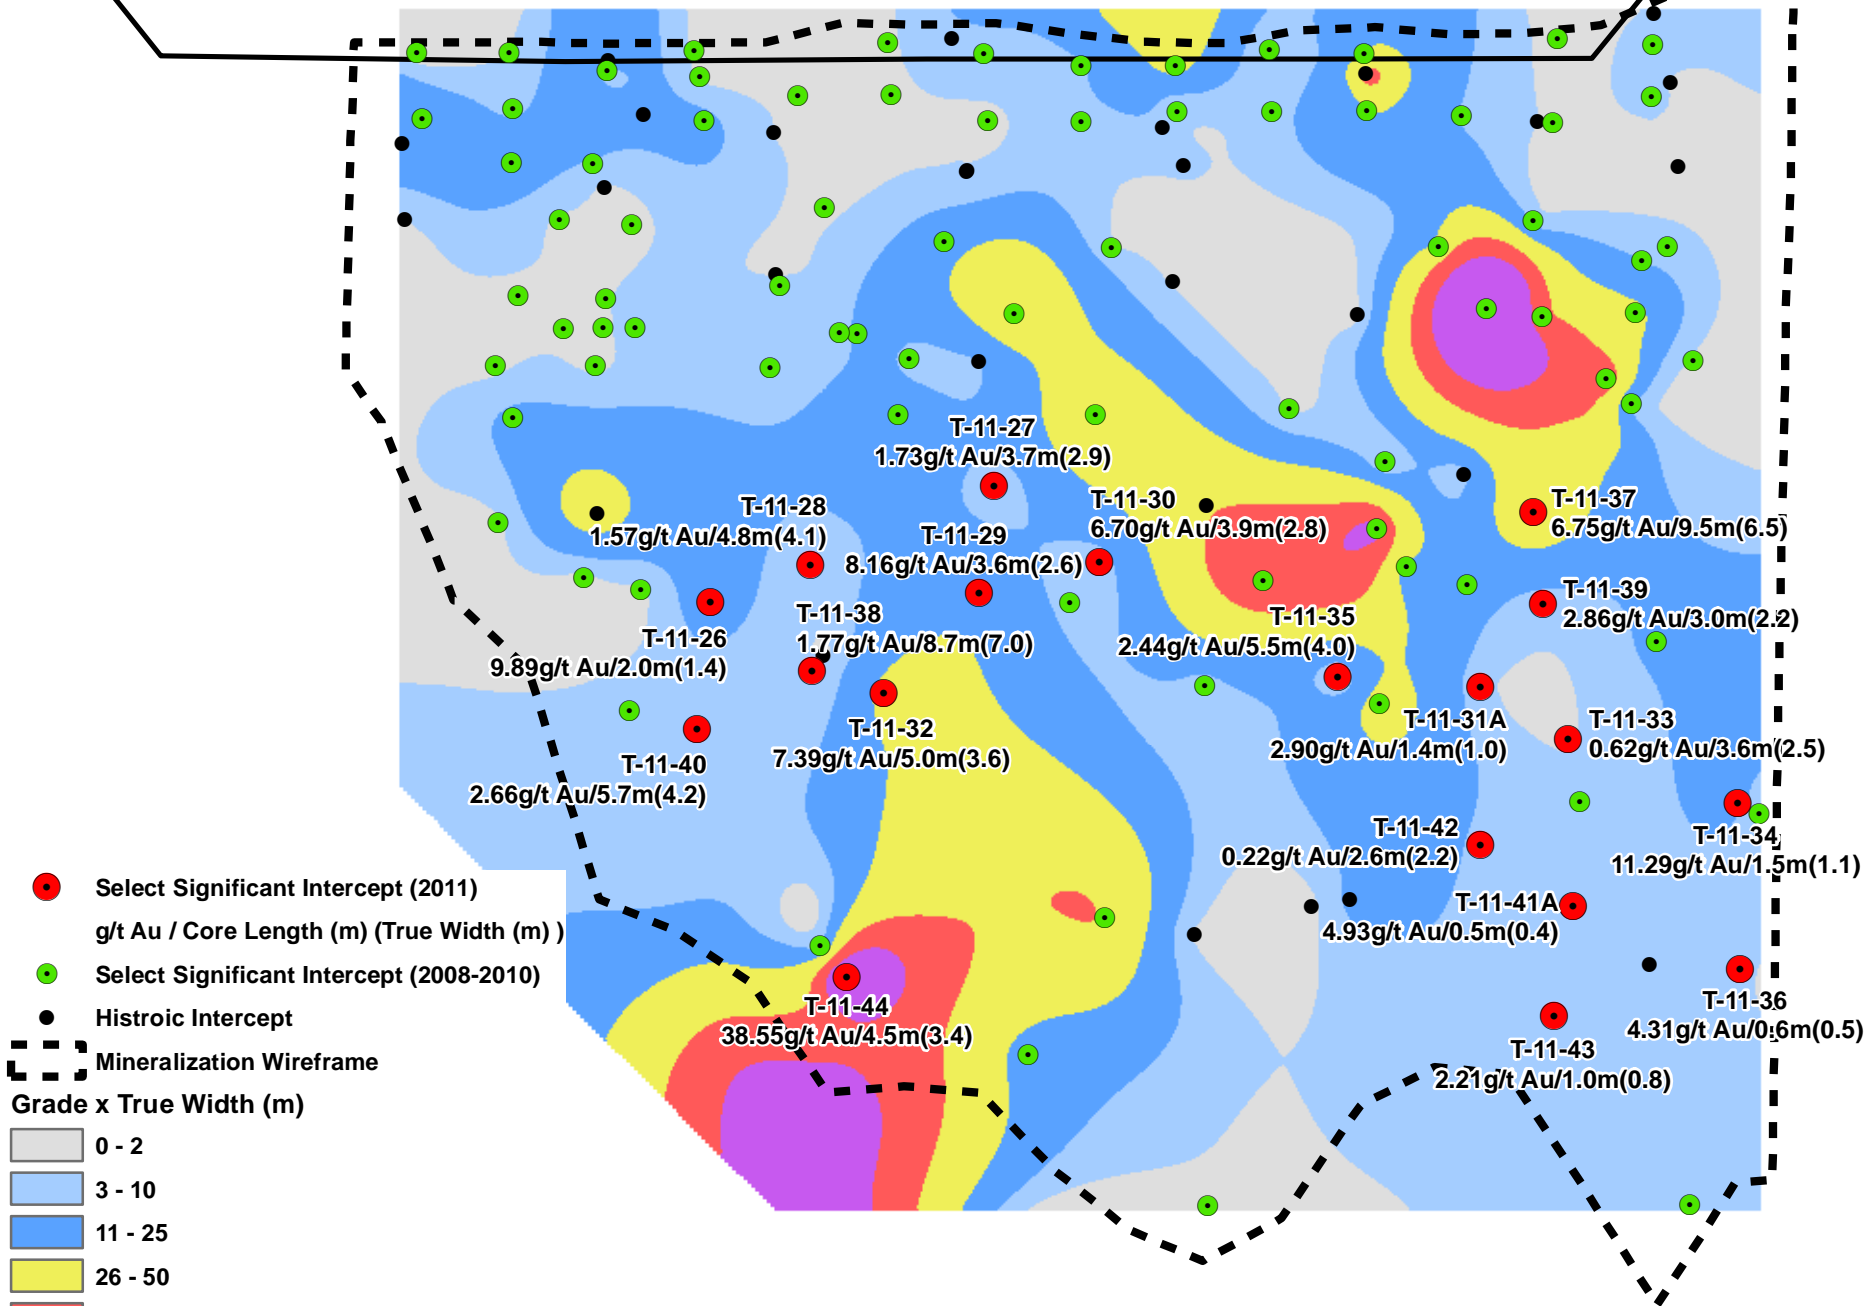

# Tabakoto South Zone Long Section - Facing North

March 08, 2012

- Select Significant Intercept (2011)  
g/t Au / Core Length (m) (True Width (m))
- Select Significant Intercept (2008-2010)
- Historic Intercept

   Mineralization Wireframe