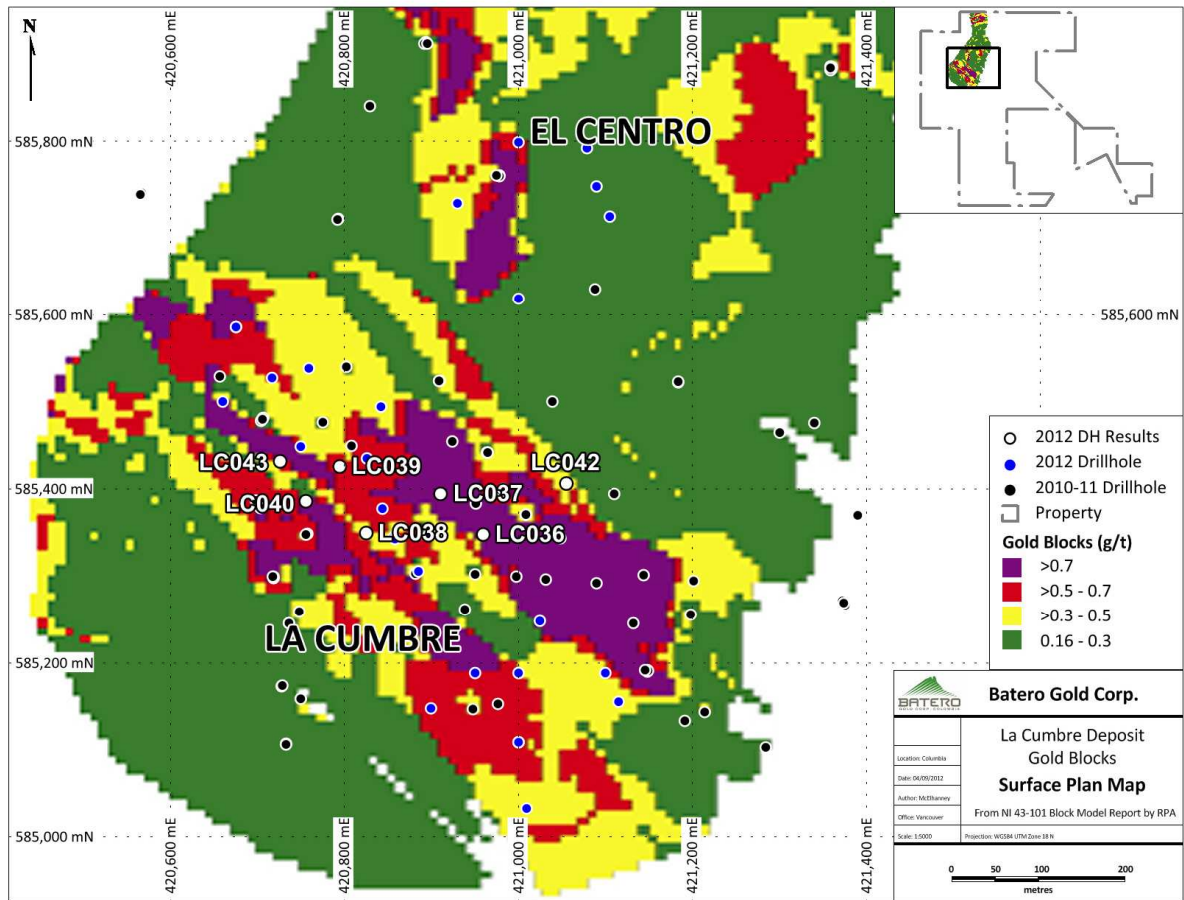

Figure 1 – Plan Map showing Drill Hole Locations

Please visit <http://www.baterogold.com/en/maps/la-cumbre-section-maps> if you are unable to view this map