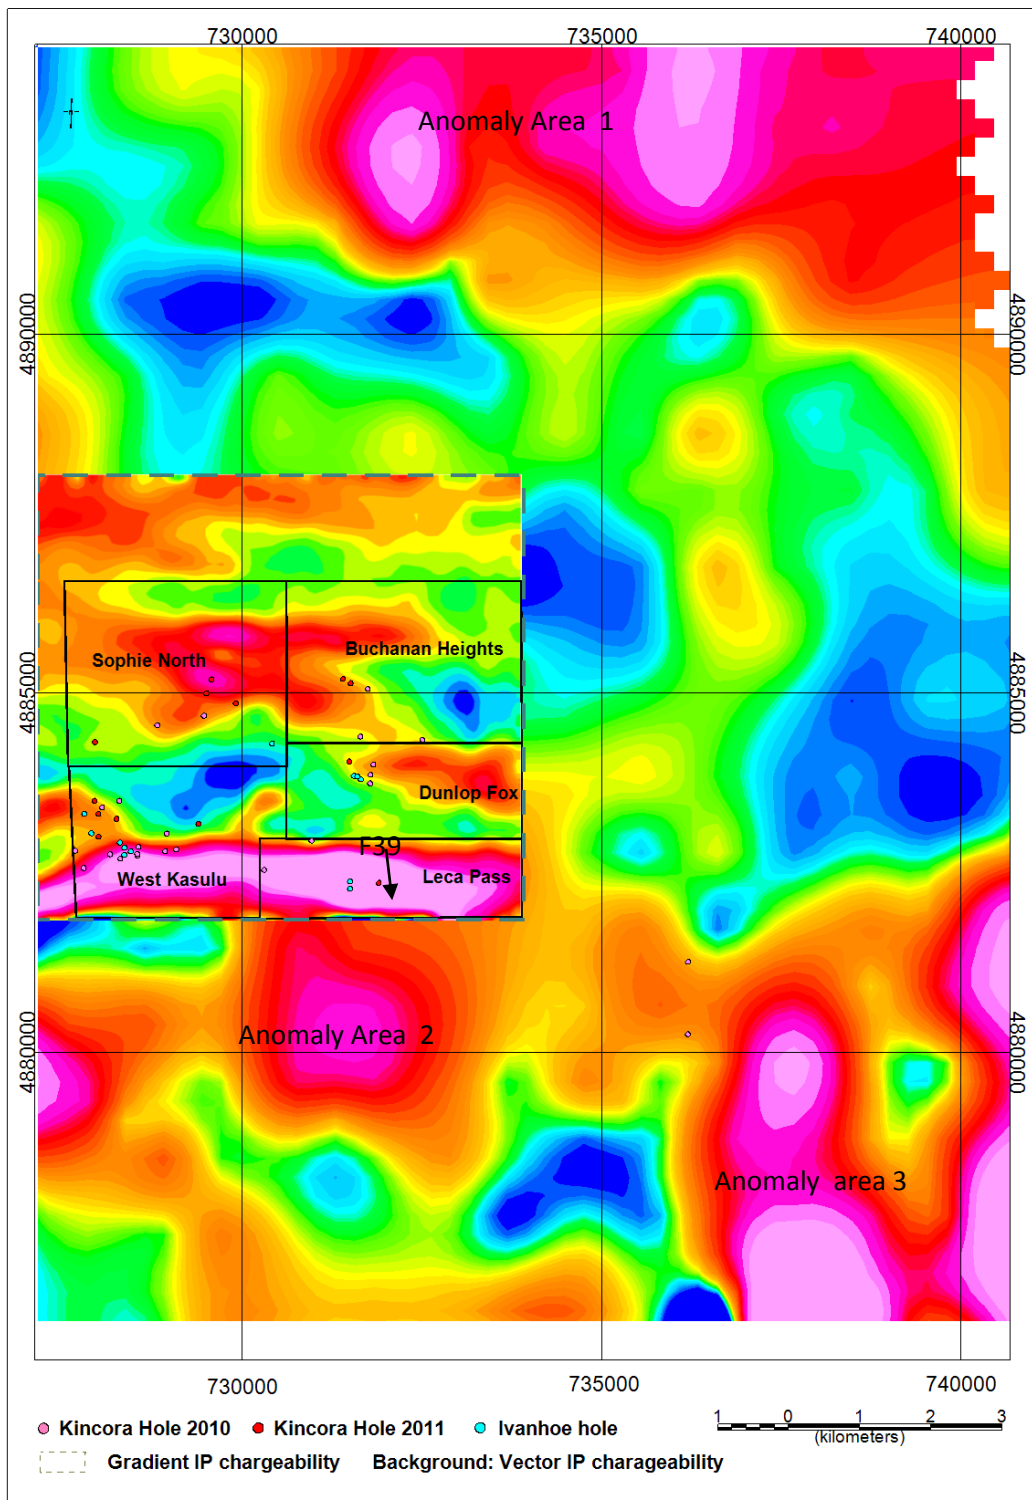

Photo: F39, 666.7m

Photo: F39, 656.7m, HQ core

Bronze Fox Camp Site

Hole F39 Drilling ahead

Bronze Fox vector IP survey results and project locations