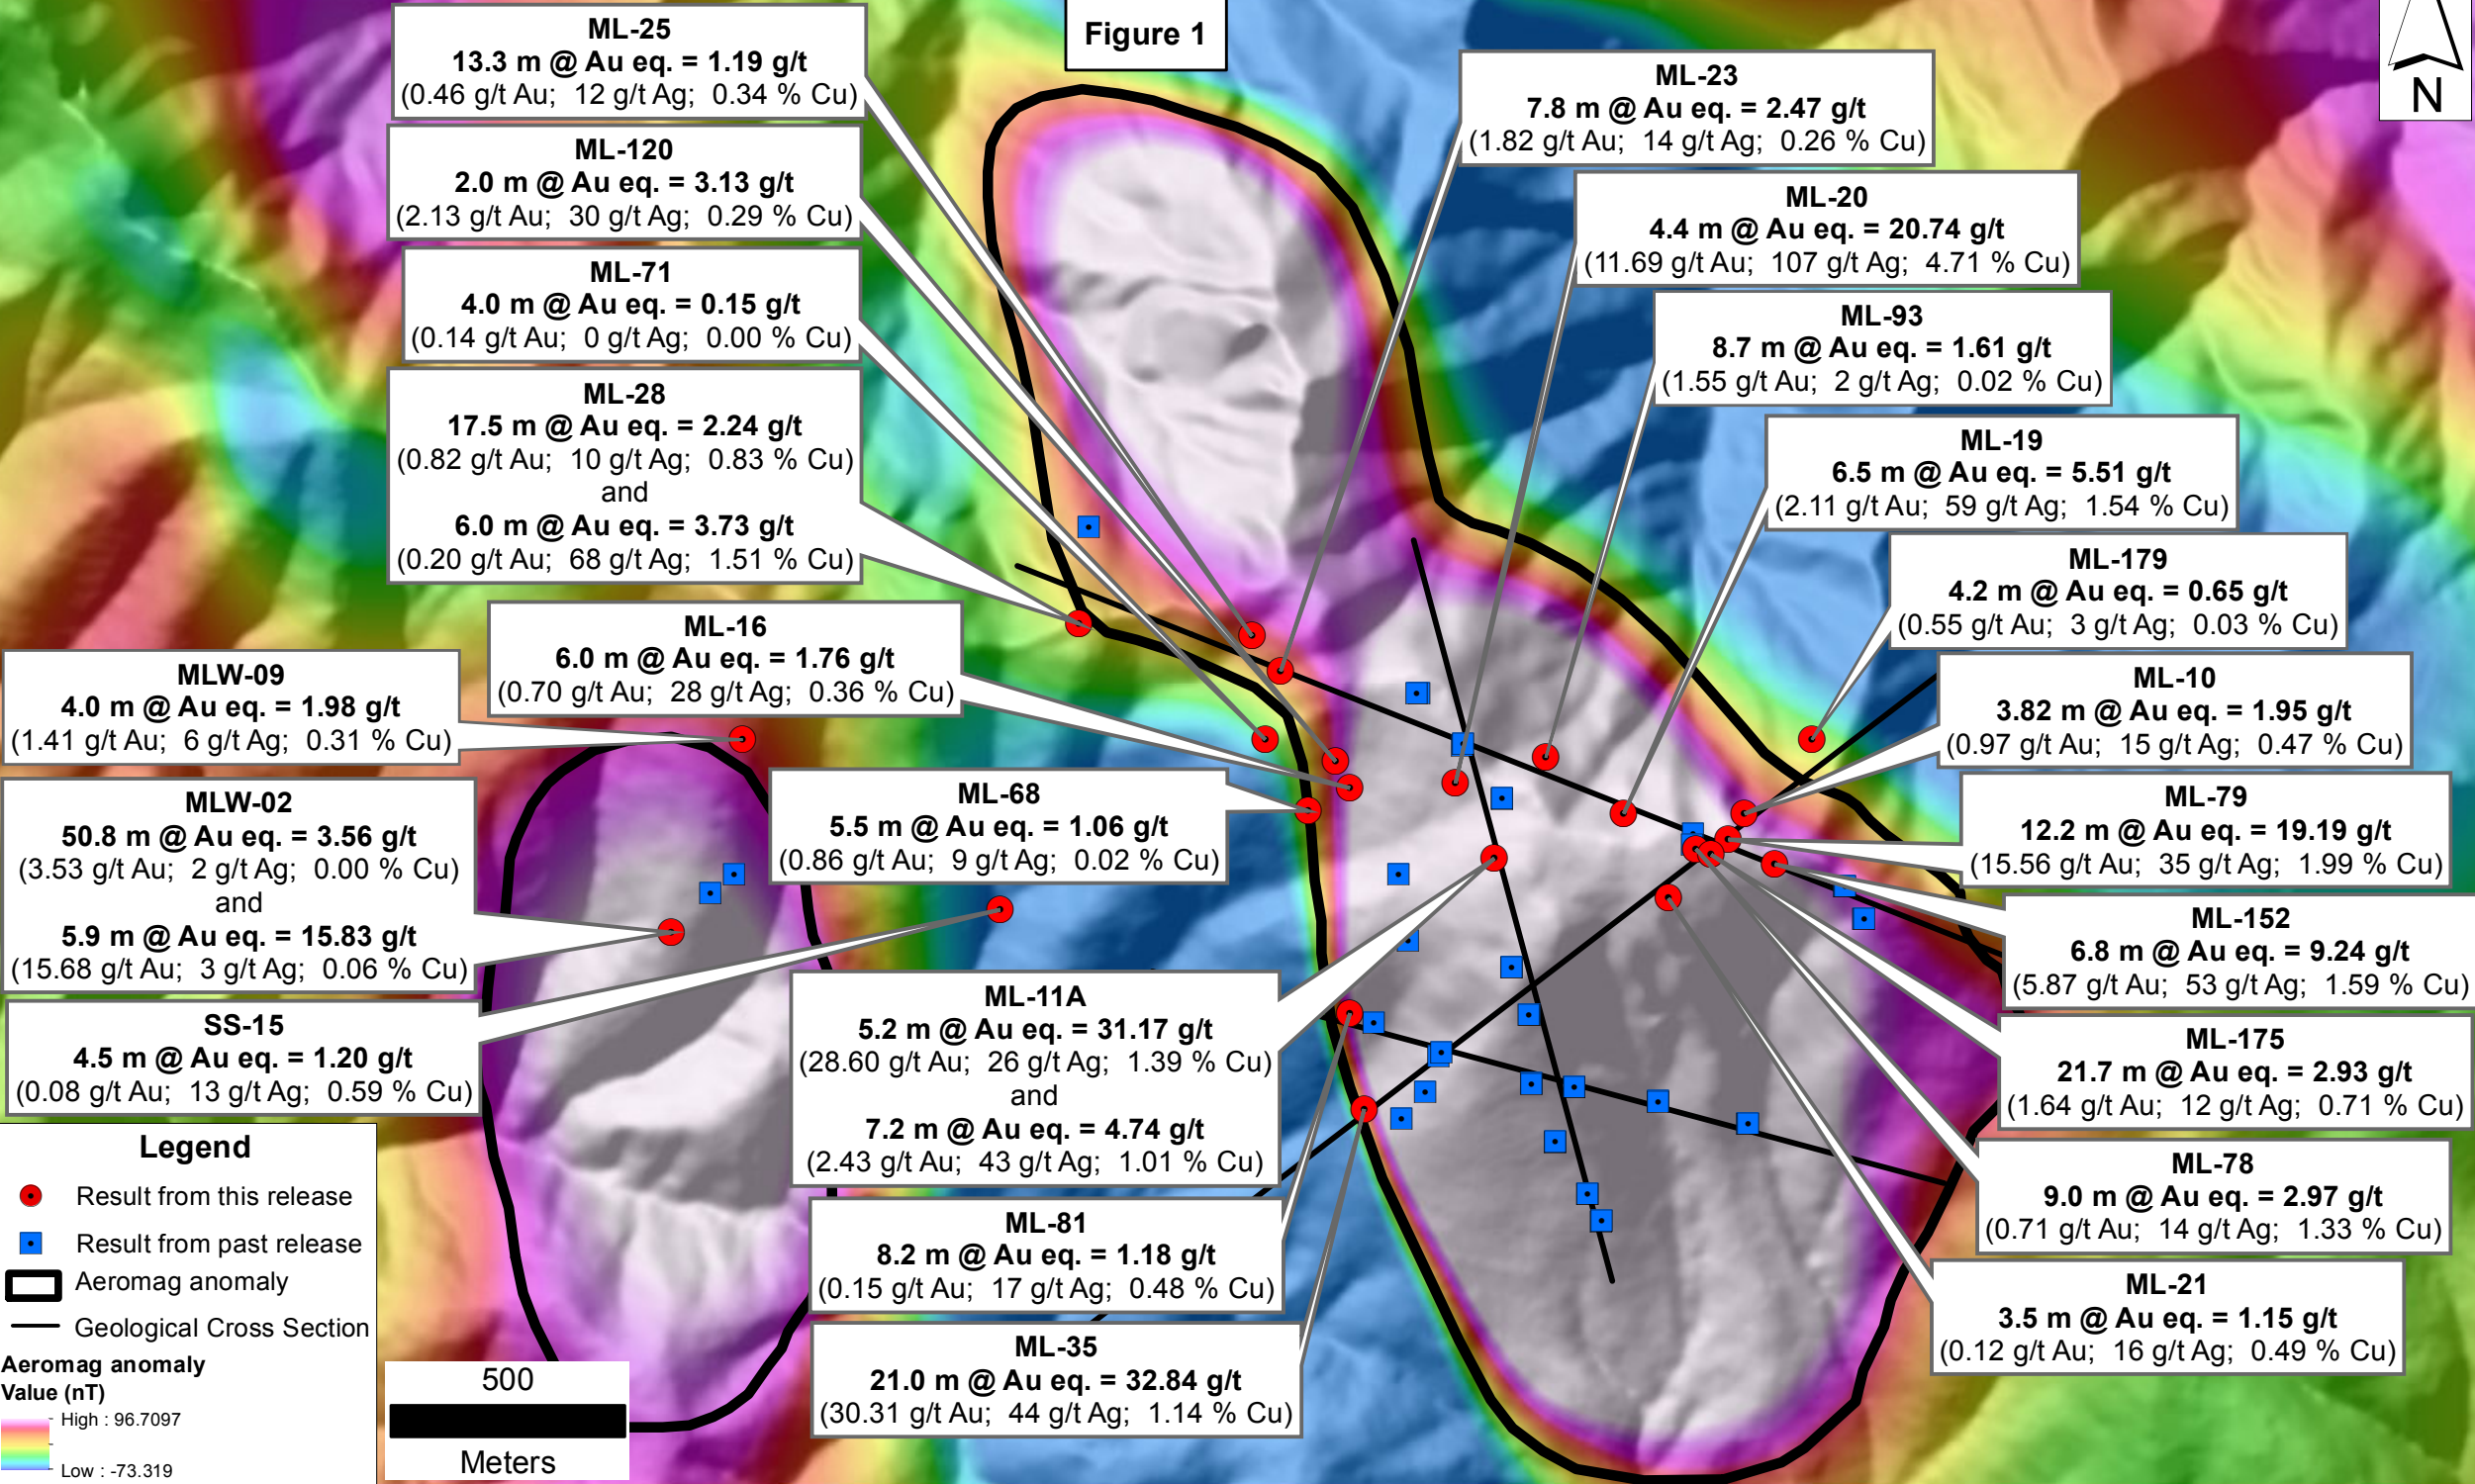

# Media Luna – Drill Holes That Pierced The Marble / Intrusive Contact Zone

Figure 1

# MEDIA LUNA TARGET SECTION 1984624N - LOOKING NE

Figure 2

# MEDIA LUNA TARGET

## SECTION 1984787N - LOOKING NW

Figure 4