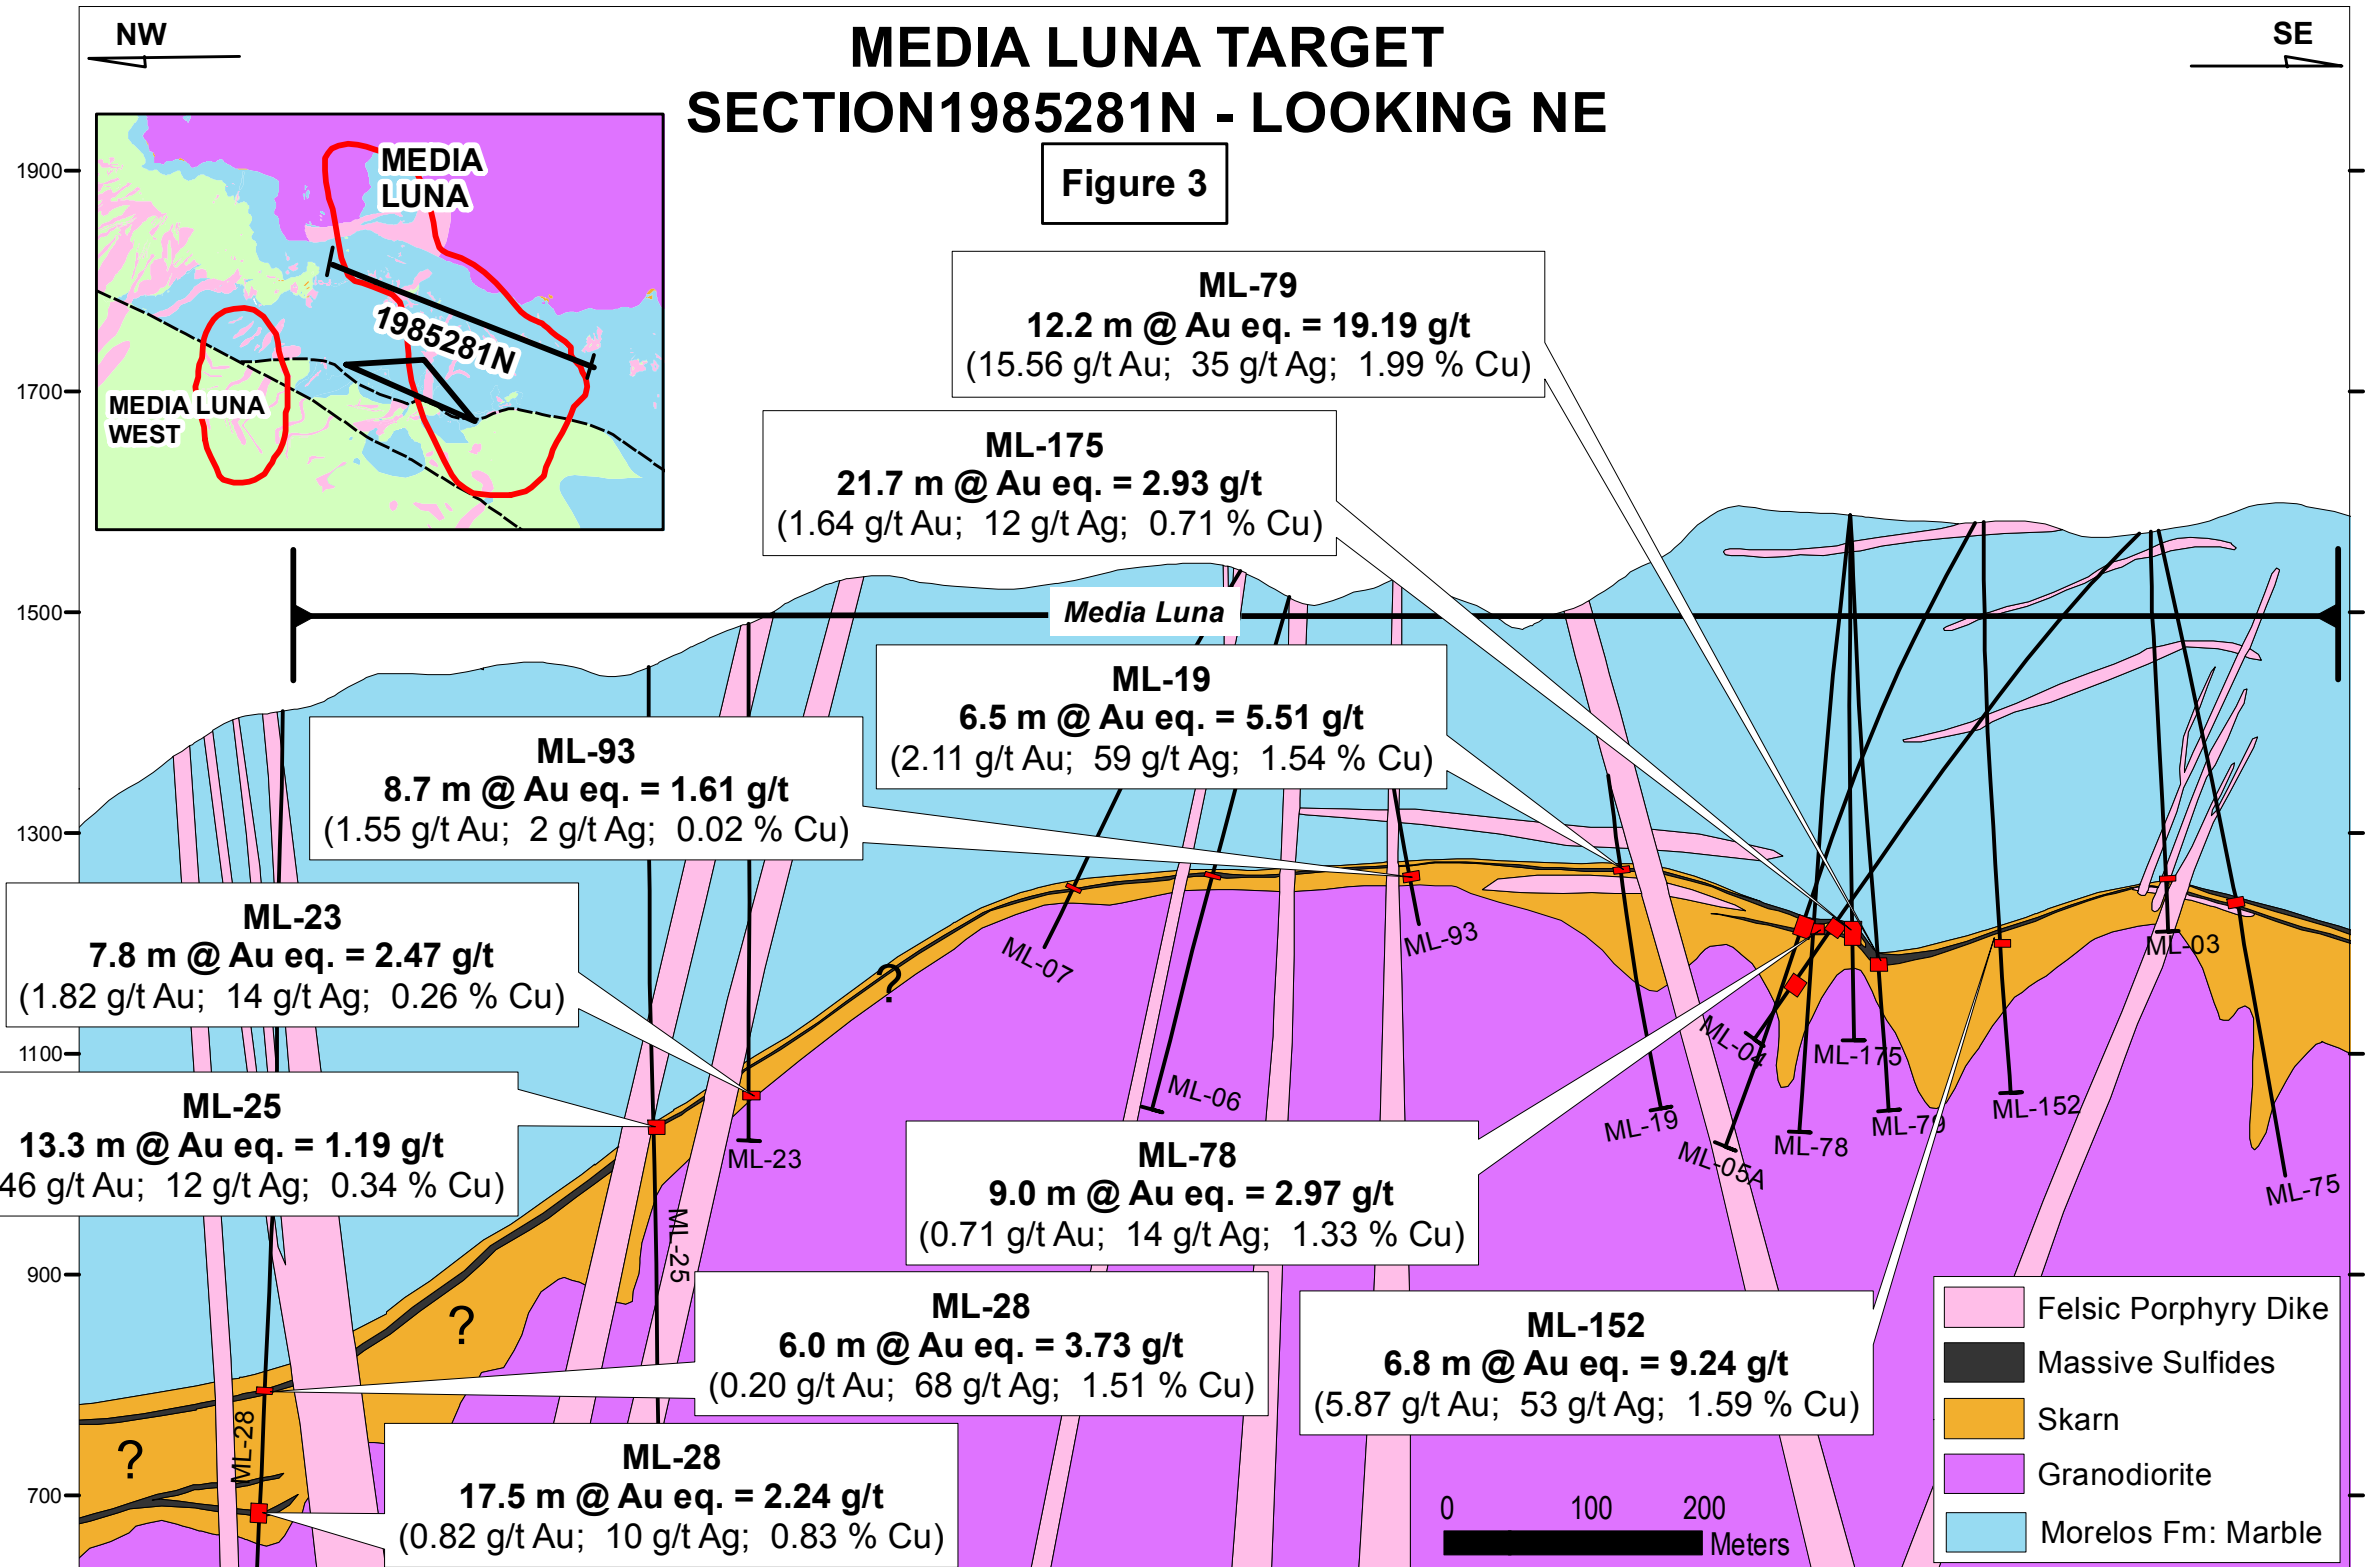

MEDIA LUNA TARGET

SECTION 1985281N - LOOKING NE

Figure 3