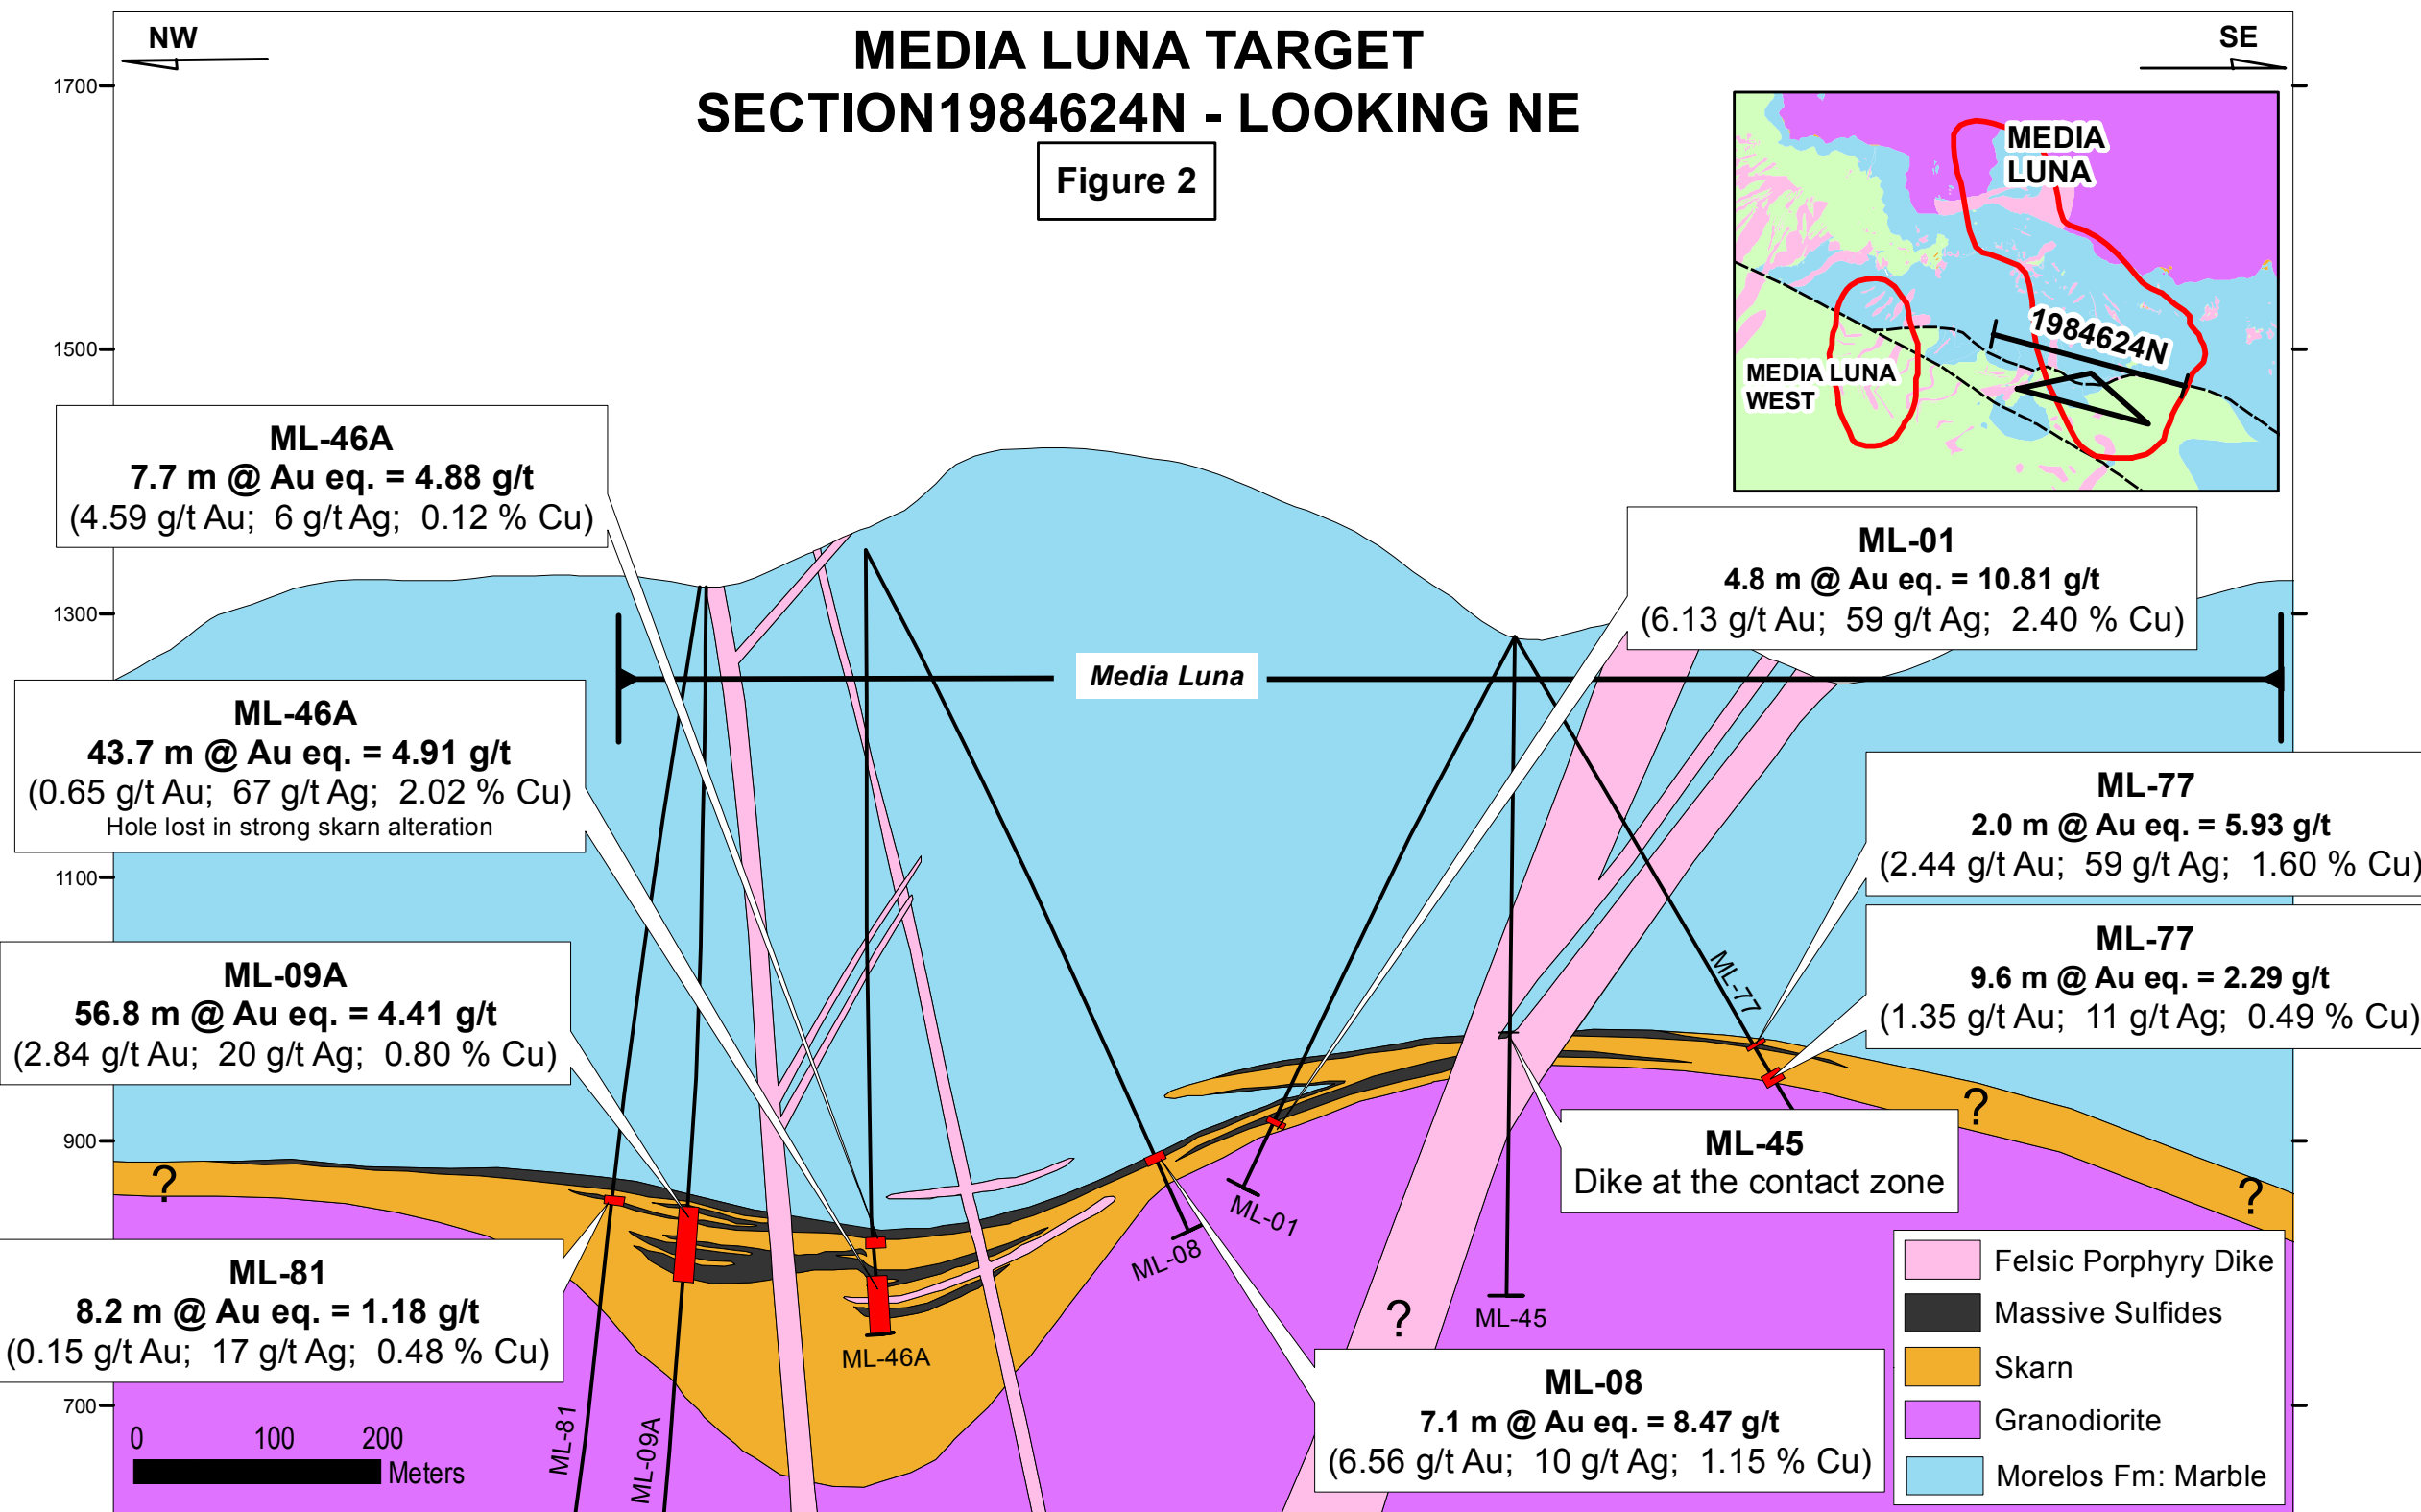

# Media Luna – Drill Holes That Pierced The Marble / Intrusive Contact Zone

Figure 1

# MEDIA LUNA TARGET SECTION 1984624N - LOOKING NE

Figure 2

# MEDIA LUNA TARGET

## SECTION 1984787N - LOOKING NW

Figure 4