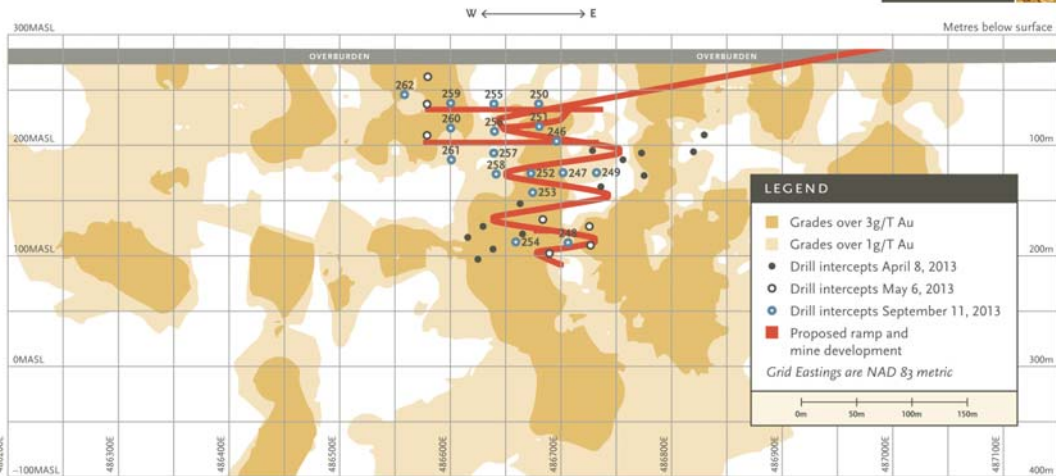

BRADSHAW GOLD DEPOSIT MAIN ZONE 1 – INDICATED OUNCES AND TEST MINE LAYOUT

Deposit remains open along strike and at depth