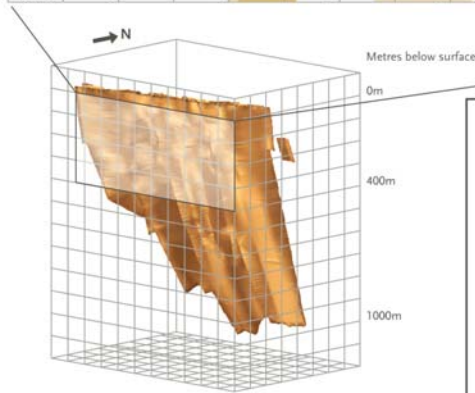

BRADSHAW GOLD DEPOSIT MAIN ZONE 1 – INDICATED OUNCES AND TEST MINE LAYOUT

Deposit remains open along strike and at depth