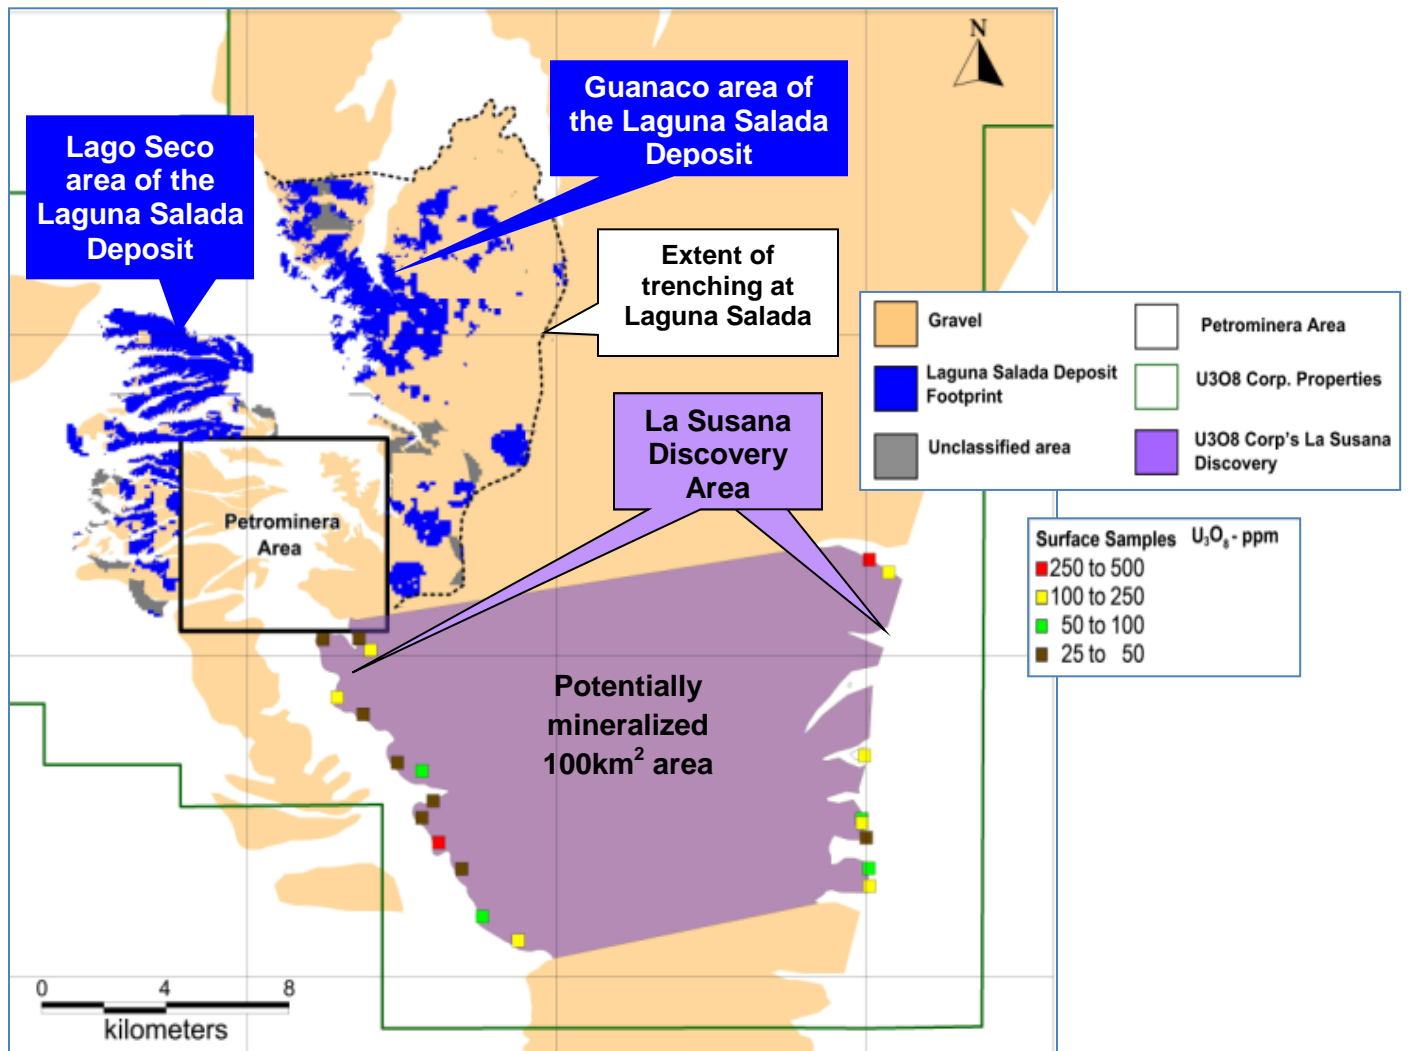

Figure 1 – Map of La Susana Discovery Relative to the Laguna Salada Deposit

Location of the La Susana discovery (purple area with sample points marked in coloured squares) whose results are reported in this press release, relative to the Laguna Salada Deposit. U3O8 Corp's exploration has extended only to the dotted lines to the north and east of Laguna Salada to date. U3O8 Corp. is finalizing a definitive agreement to joint venture with Petrominera Chubut S.E., the provincial mining company, that will bring together the Laguna Salada Project and adjoining Petrominera concessions (outlined in black box) onto which we believe our deposit extends, and establish the parameters for potential development of the Laguna Salada Deposit.