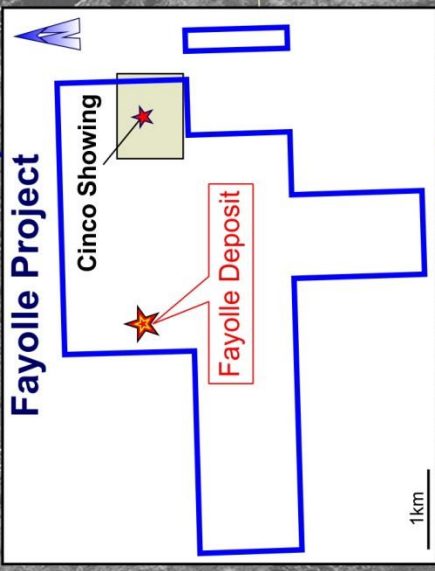

Fayolle Project

LEGEND	
GRAB Au (g/t)	0 to <0.5
	0.5 to <1.0
	=>1.0
BOULDER Au (g/t)	0 to <0.5
	0.5 to <1.0
	=>1.0

TYPHOON
Exploration Inc.

Fayolle Project

664750E

664500E

664250E

5367250N