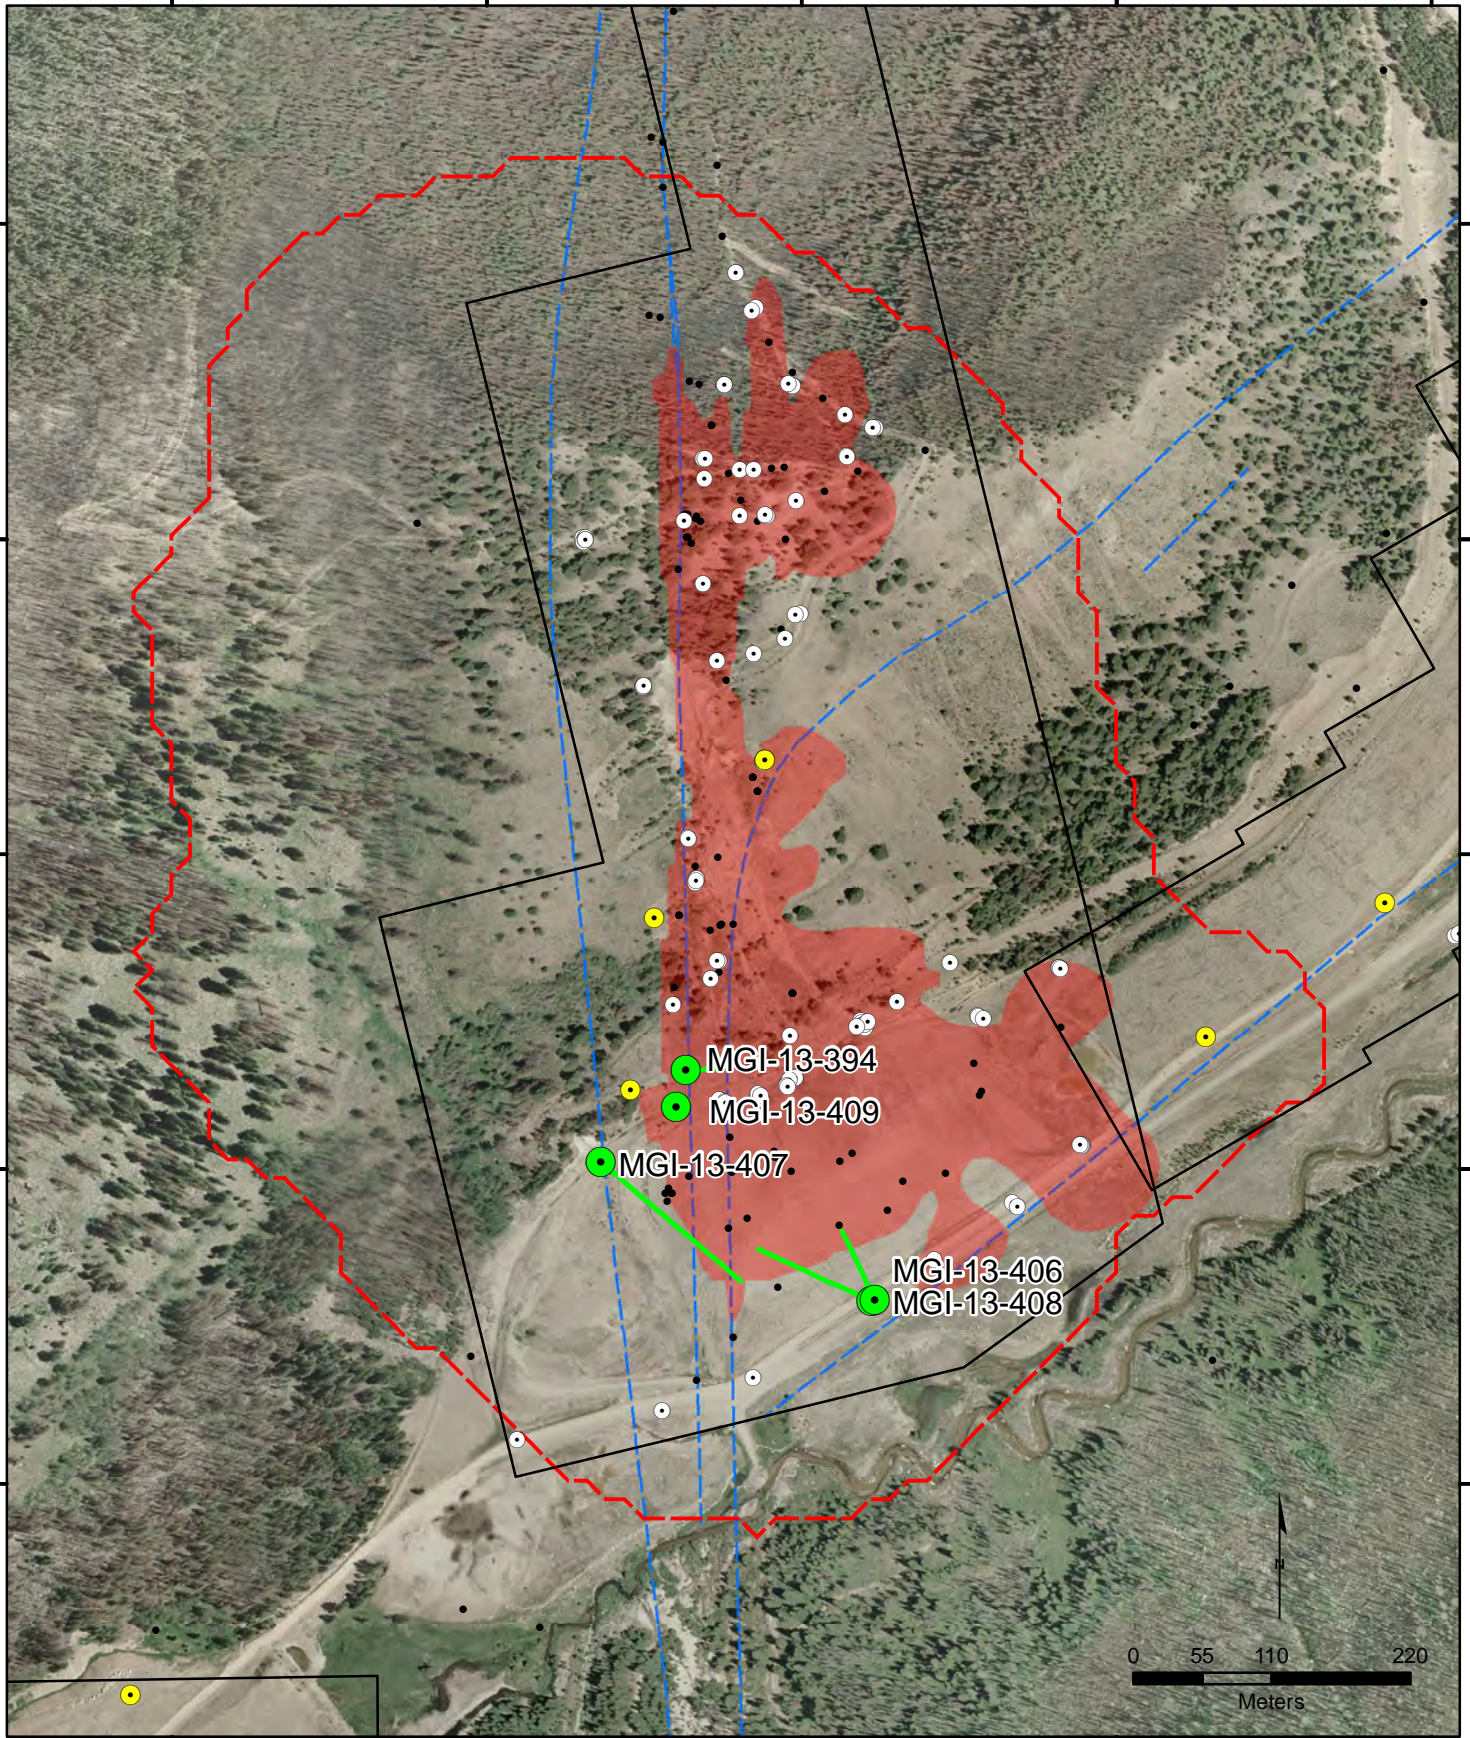

- NR DDHs
- MGI 2013 DDHs
- MGI 2009-2012 DDHs
- Pre-MGI DDHs
- Patented Property
- Resource Pit 2012
- Resource

**Golden Meadows Project
West End Prospect
Drill Hole Location Map
January 24, 2014**

631000

631500

4973500

4973500

4973000

4973000

**631000
Legend**

- NR DDHs
- MGI 2013 DDHs
- MGI 2009-2012 DDHs
- Pre-MGI DDHs
- Patented Property
- Resource Pit 2012
- Resource

**Golden Meadows Project
Hangar Flats Prospect
Drill Hole Location Map
January 24, 2014**