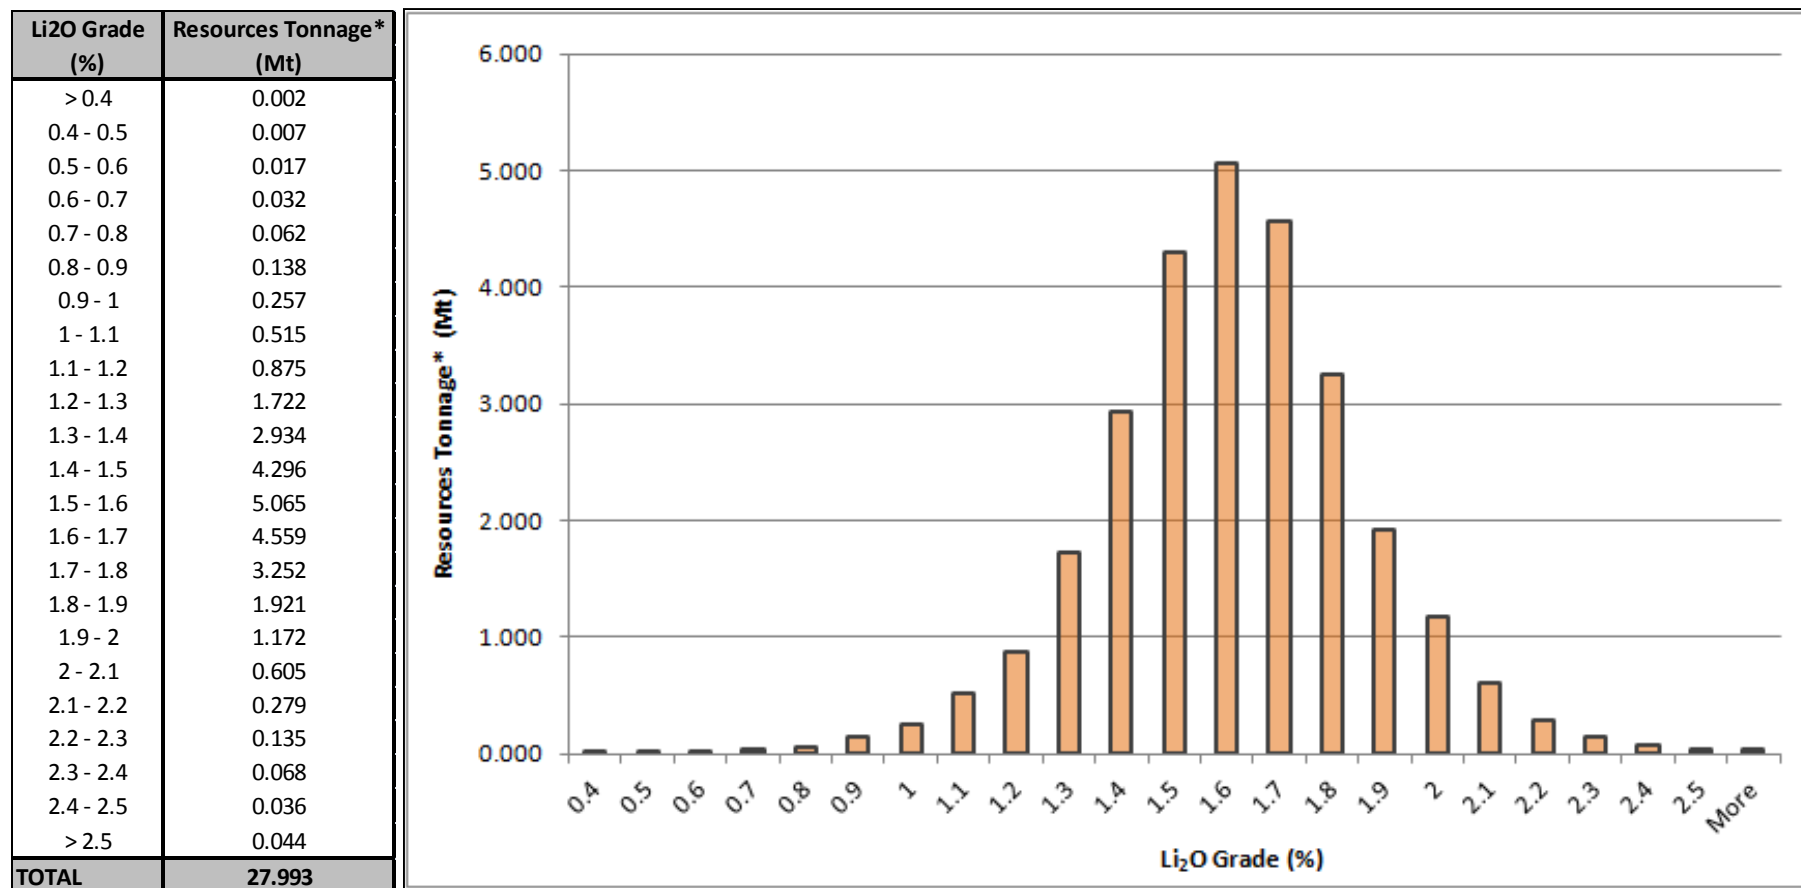

Measured+Indicated Grade curve and tonnage

*: Measured and Indicated Resources Tonnage.

Whabouchi deposit still open at depth

Mineral Resources 2011 vs 2014