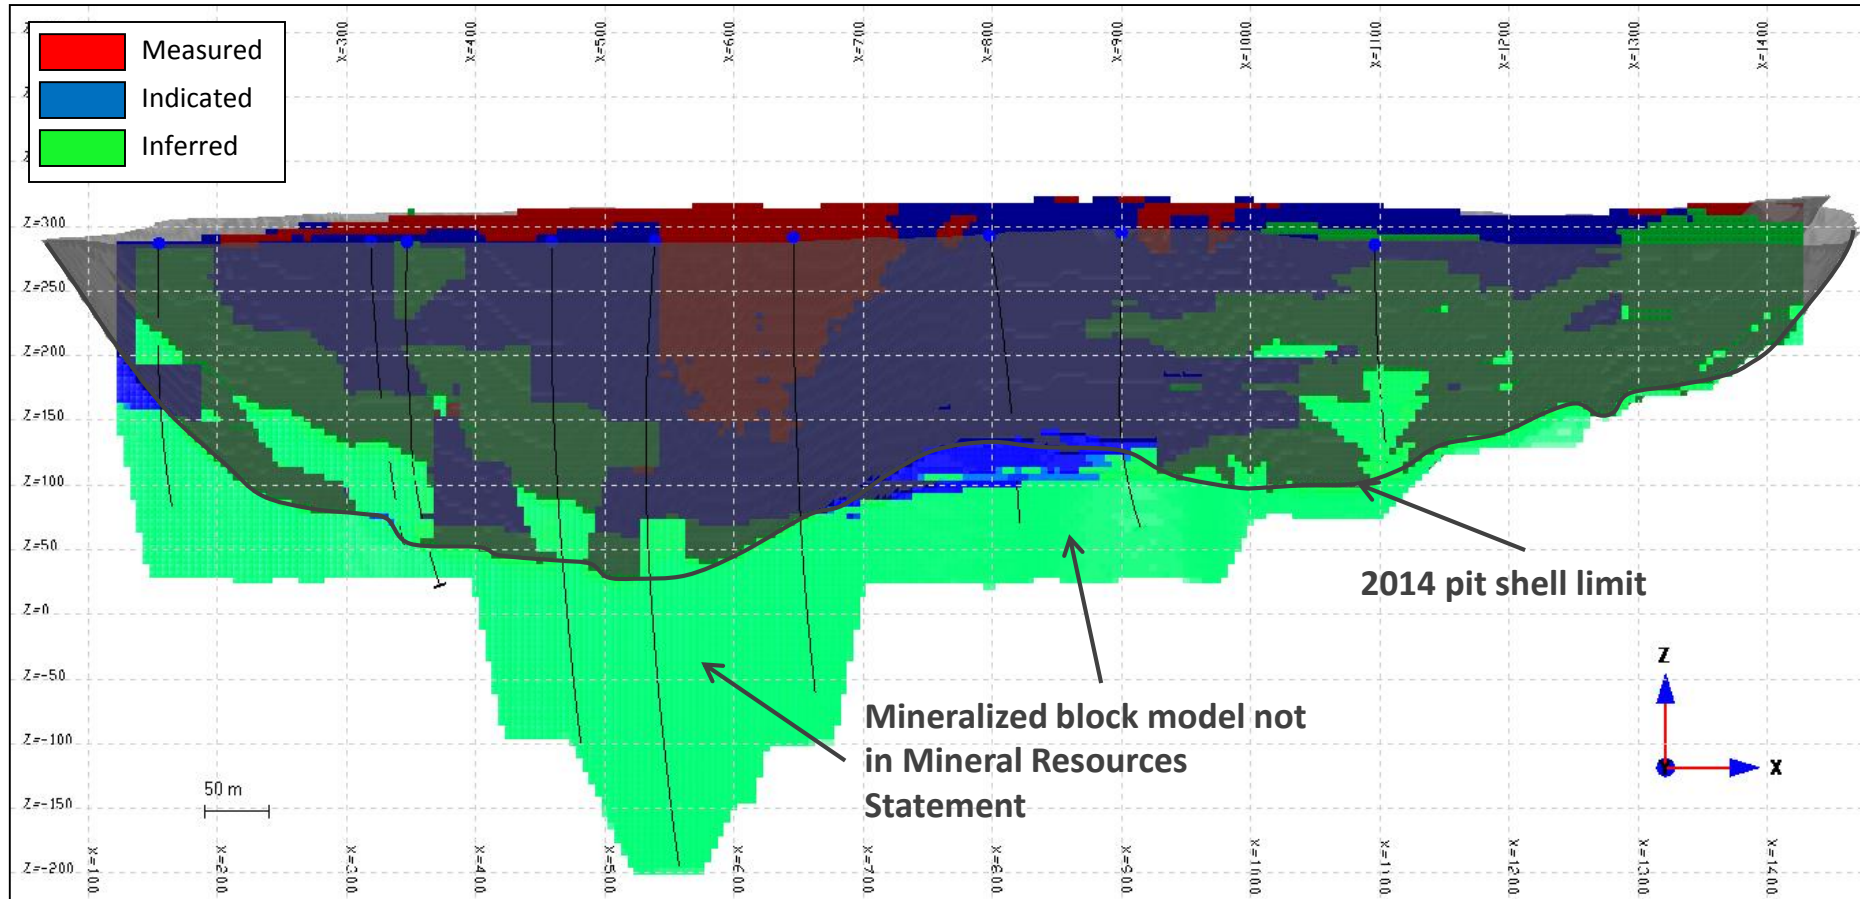

Measured+Indicated Grade curve and tonnage

*: Measured and Indicated Resources Tonnage.

Whabouchi deposit still open at depth

Mineral Resources 2011 vs 2014