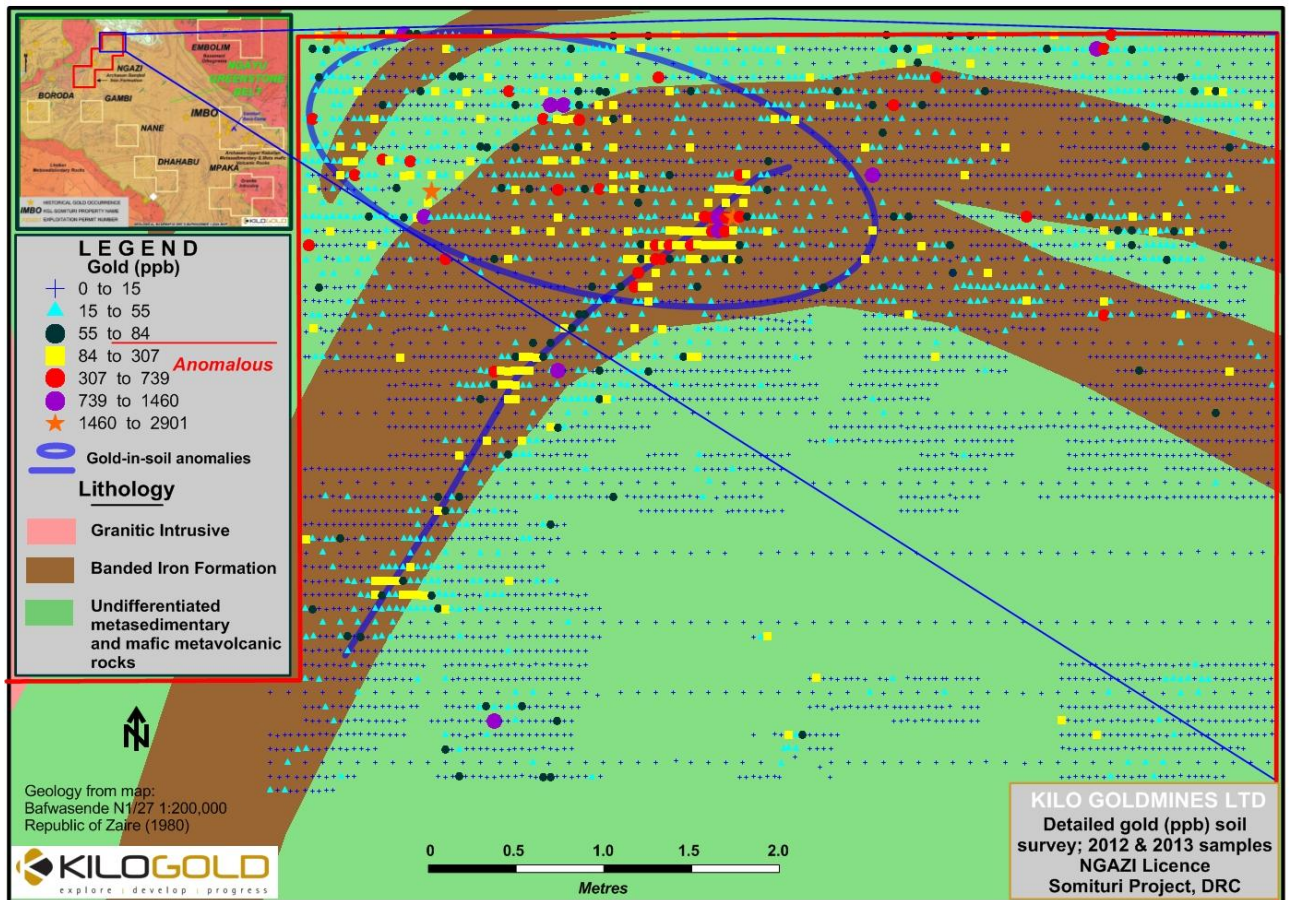

PRESS RELEASE

Figure 2. Map illustrating gold (ppb) values in detailed soil geochemical survey overlying geology on the northern portion of the Ngazi Licence, Somituri Project, DRC.