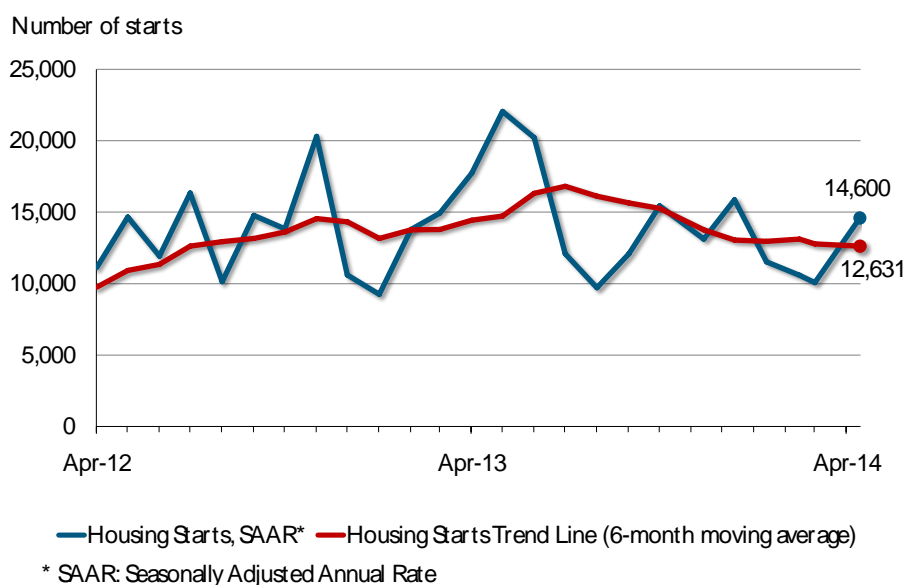

Edmonton CMA Housing Starts

Preliminary Housing Start Data April 2014		
Edmonton CMA ¹	March 2014	April 2014
Trend ²	12,772	12,631
SAAR	10,079	14,600
	April 2013	April 2014
Actual		
April - Single-detached	560	544
April - Multiples	943	711
April - Total	1,503	1,255
January to April - Single-detached	1,685	1,853
January to April - Multiples	2,667	1,717
January to April - Total	4,352	3,570

Source: CMHC

¹Census Metropolitan Area

²The trend is a six-month moving average of the monthly seasonally adjusted annual rates (SAAR).

Detailed data available upon request

**Alberta Preliminary Actual Housing Starts
April / 2013 - 2014**